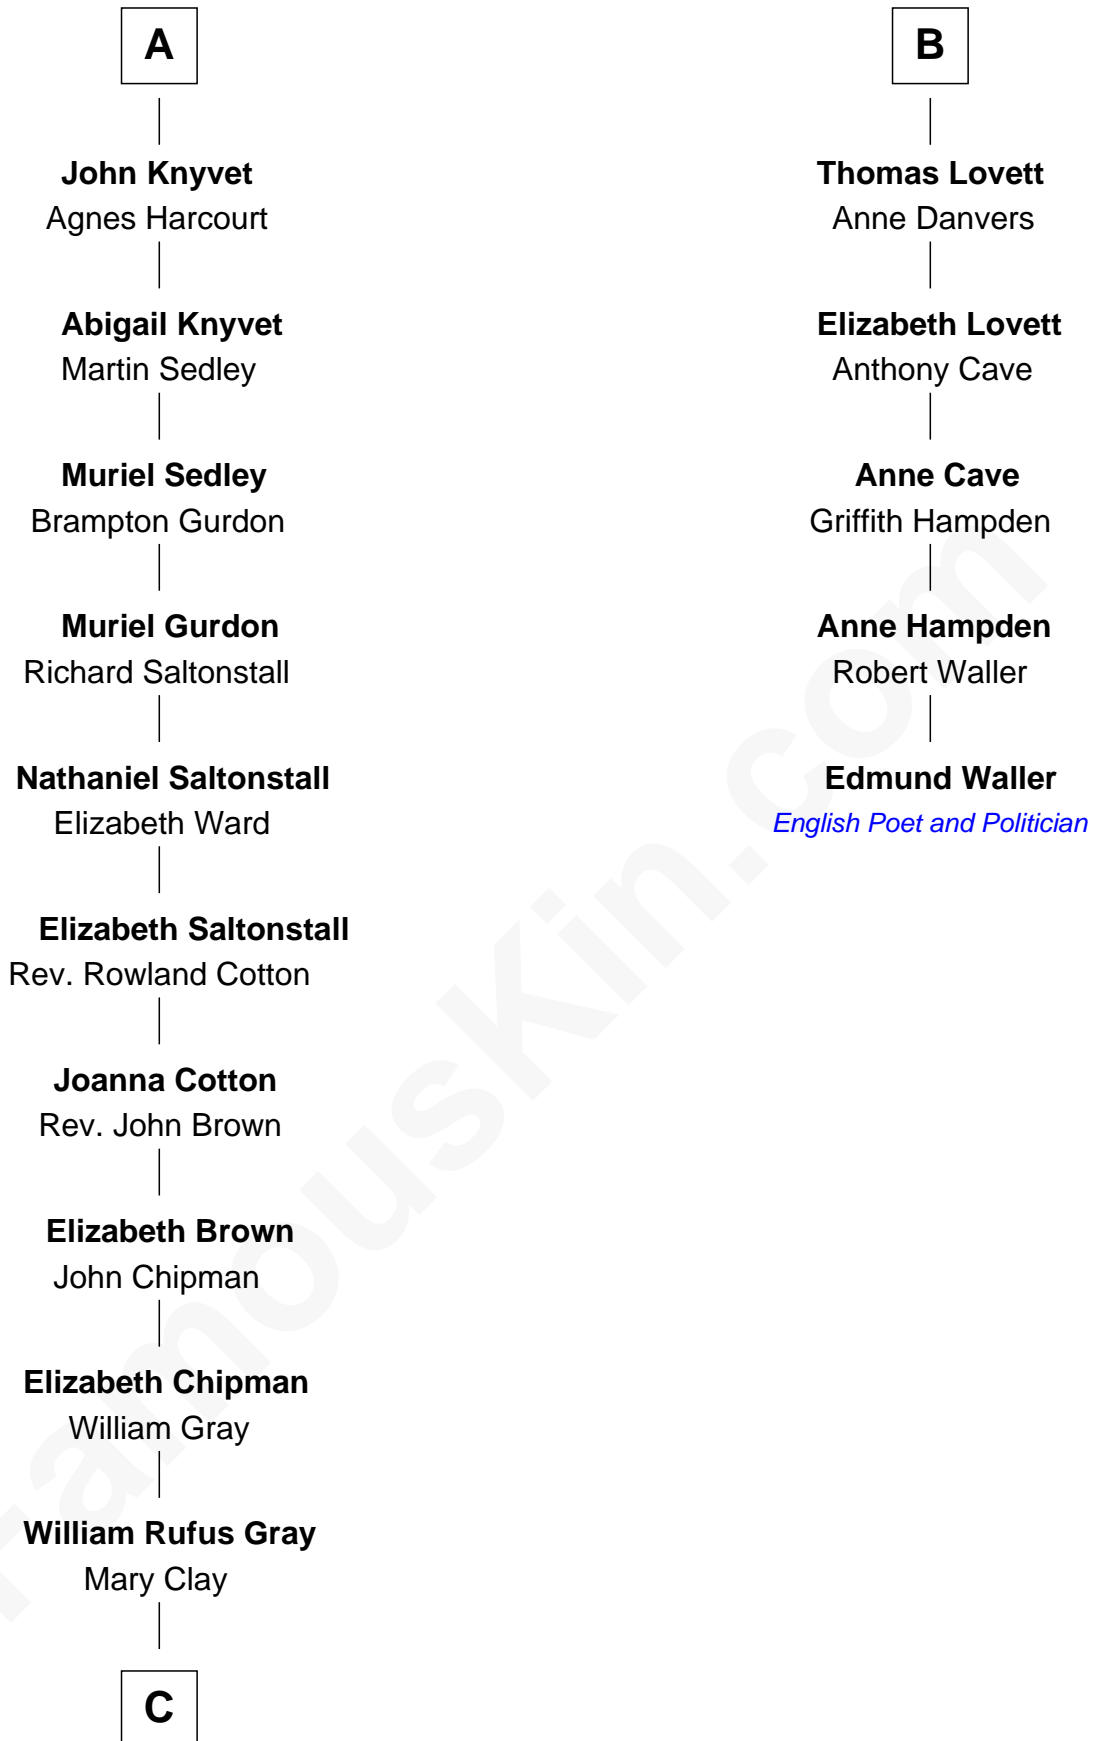

FamousKin.com Relationship Chart of

Story Musgrave

NASA Astronaut

11th cousin 10 times removed of

Edmund Waller

English Poet and Politician

Sir John de Grey

Maud de Verdun

Elizabeth Boteler
Thomas Lovett

B

C

—
William Gray
Sarah Frances Loring

—
Edward Gray
Elizabeth Gray Story

—
Marguerite Gray
John Butler Swann

—
Marguerite Swann
Percy Musgrave

—
Story Musgrave
NASA Astronaut