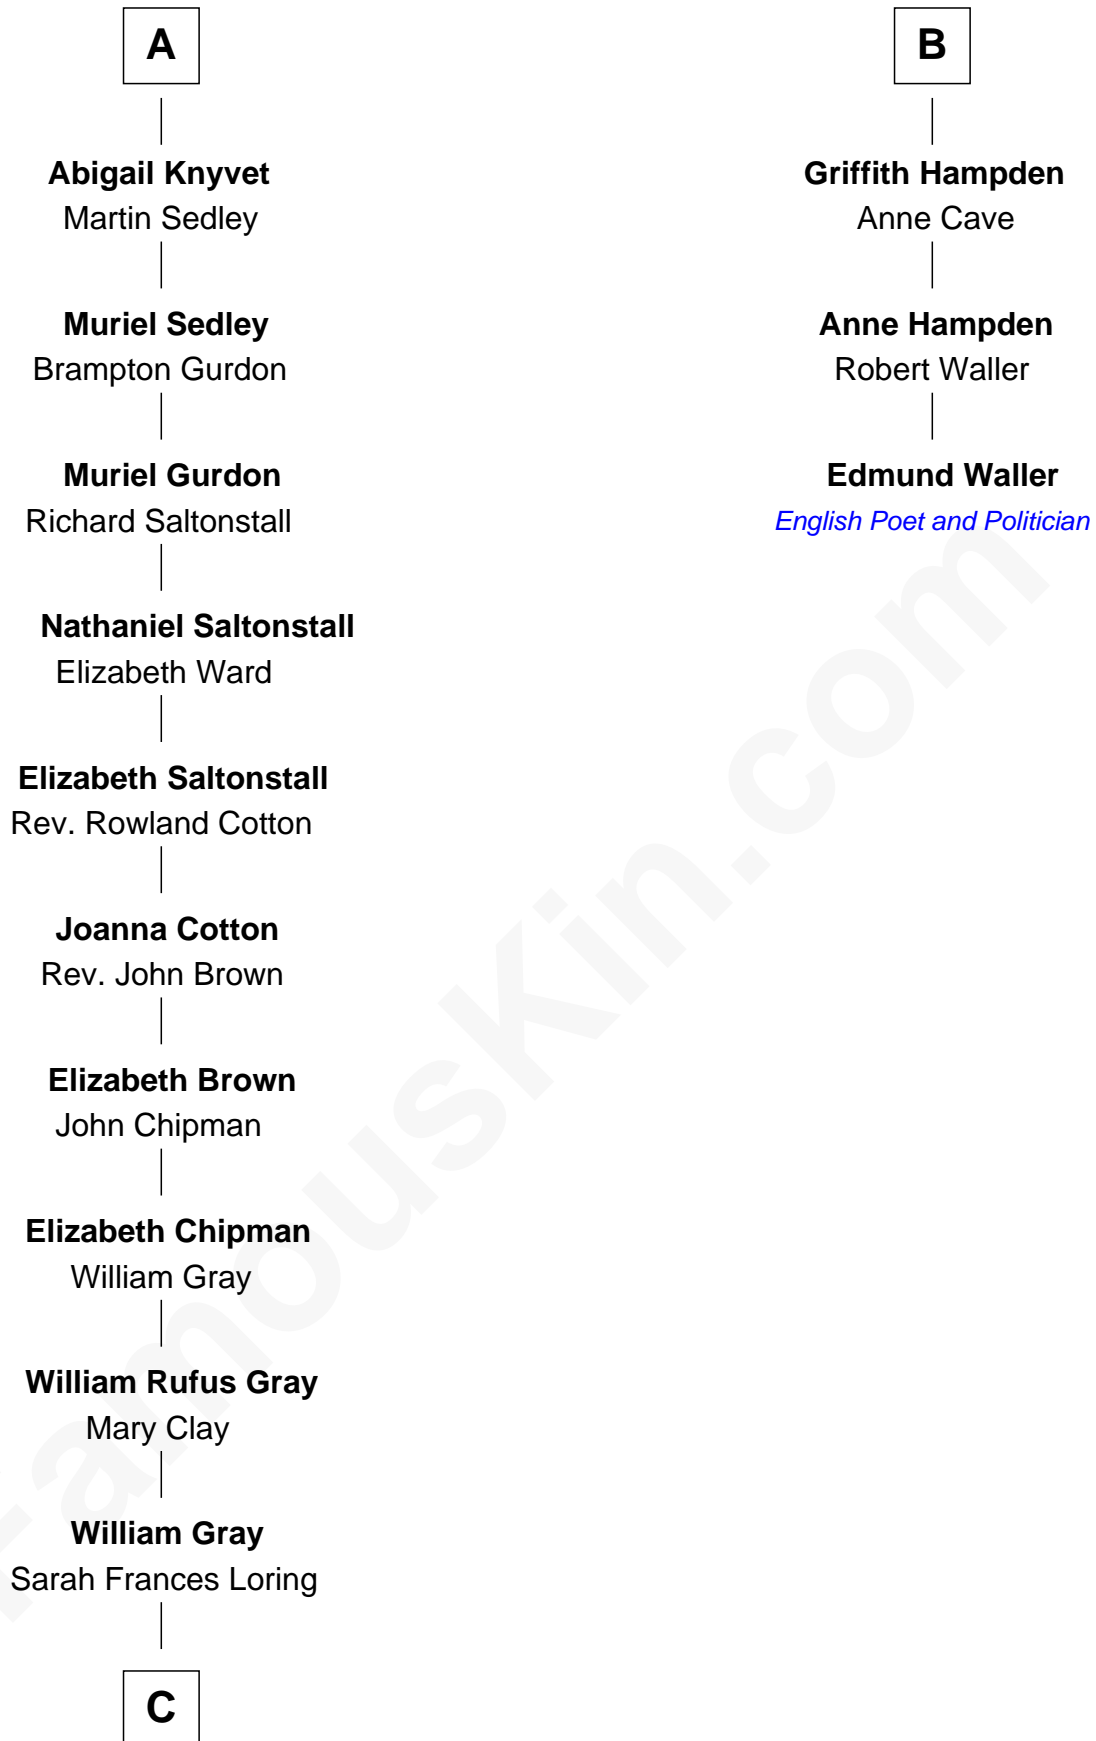

# FamousKin.com Relationship Chart of

**Story Musgrave**

*NASA Astronaut*

9th cousin 11 times removed of

**Edmund Waller**

*English Poet and Politician*

**Sir John Howard**

Alice de Bois

**Sir Robert Howard**

Margaret de Scales

**Sir John Howard**

Alice Tendring

**Sir Robert Howard**

Margaret Mowbray

**Sir John Howard**

Margaret Chedworth

Elizabeth Arundell

**Constance Brome**

Sir Edward Ferrers

**Elizabeth Ferrers**

John Hampden

**B**

**C**

—  
**Edward Gray**  
Elizabeth Gray Story

—  
**Marguerite Gray**  
John Butler Swann

—  
**Marguerite Swann**  
Percy Musgrave

—  
**Story Musgrave**  
*NASA Astronaut*

FamousKin.com