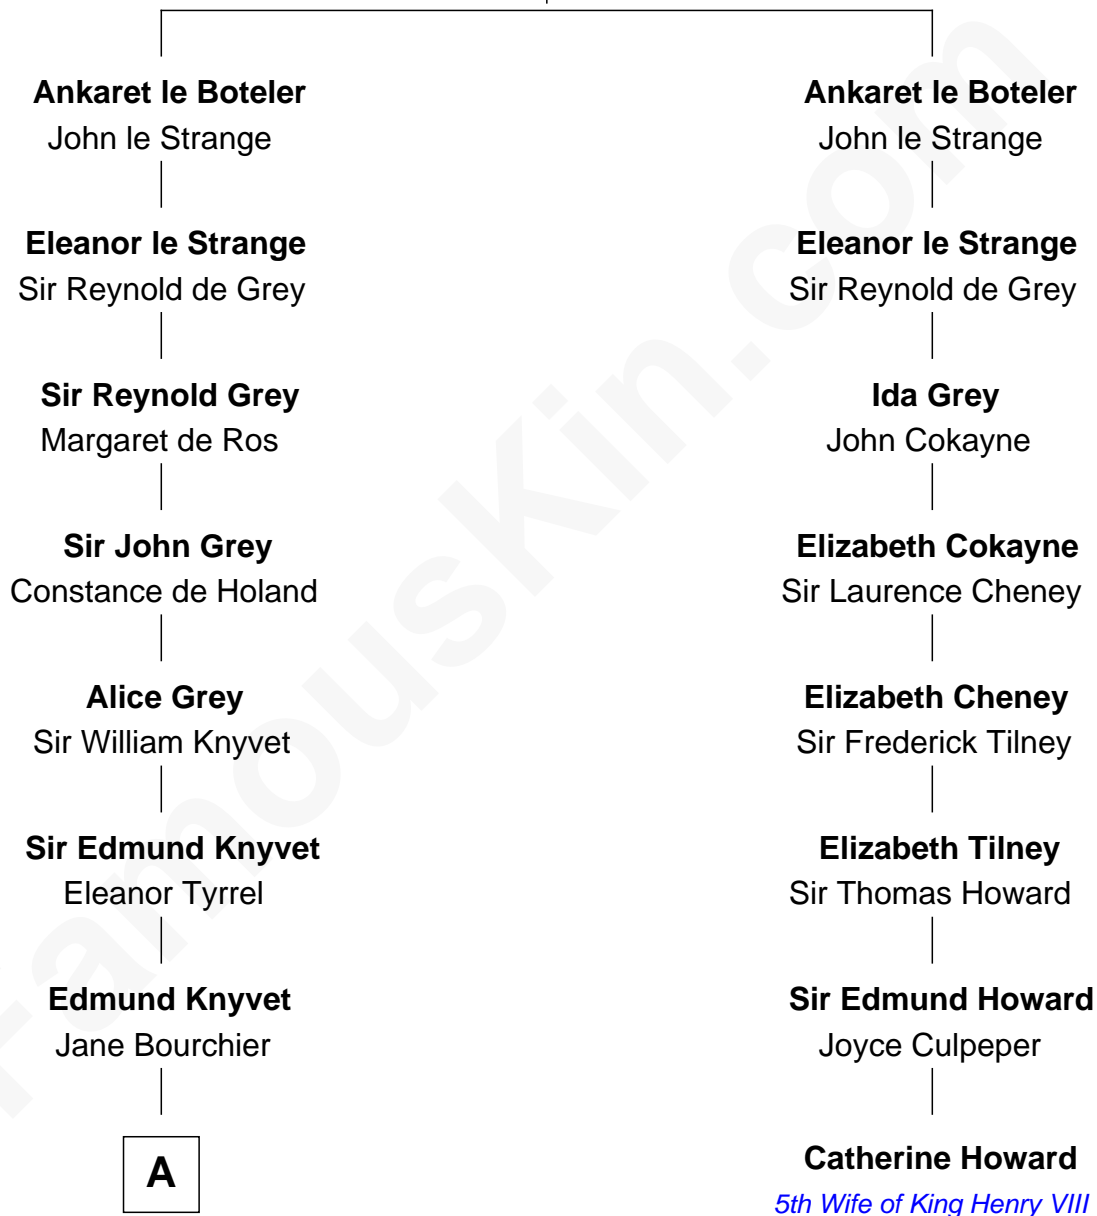

FamousKin.com
Relationship Chart of
Story Musgrave
NASA Astronaut

7th cousin 14 times removed of
Catherine Howard
5th Wife of King Henry VIII

Sir William de Boteler
 Ela Herdeburgh

A

John Knyvet
Agnes Harcourt

Elizabeth Chipman
William Gray

William Rufus Gray
Mary Clay

B

B

—
William Gray
Sarah Frances Loring

—
Edward Gray
Elizabeth Gray Story

—
Marguerite Gray
John Butler Swann

—
Marguerite Swann
Percy Musgrave