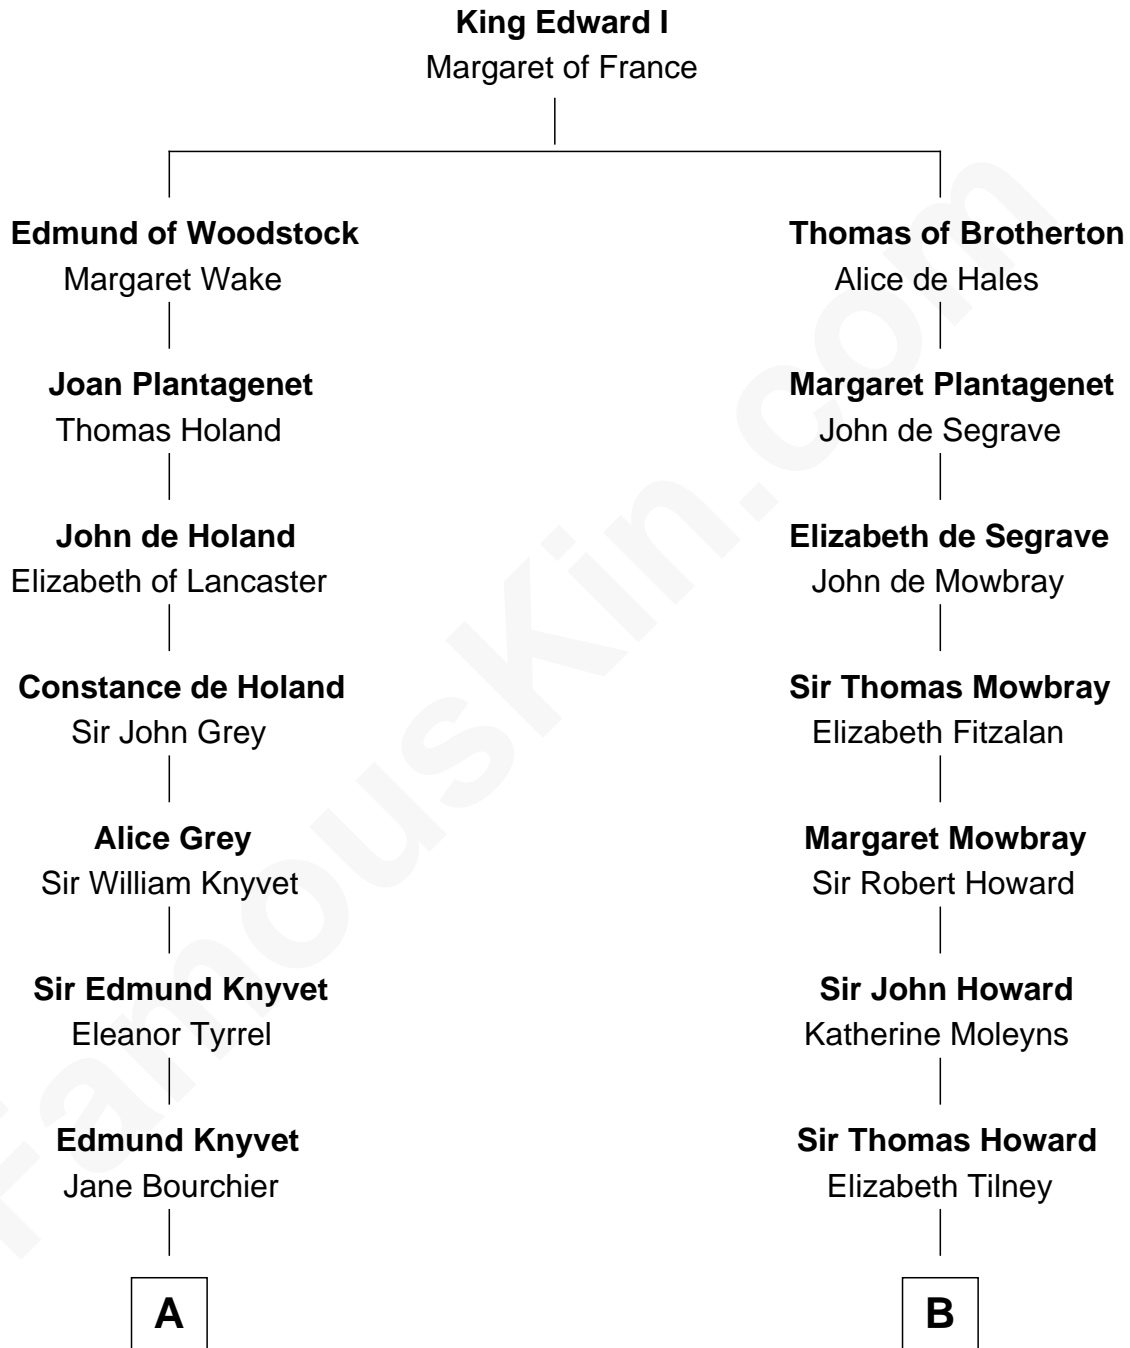

FamousKin.com Relationship Chart of

Story Musgrave

NASA Astronaut

8th cousin 13 times removed of

Catherine Howard

5th Wife of King Henry VIII

C

—
William Gray
Sarah Frances Loring

—
Edward Gray
Elizabeth Gray Story

—
Marguerite Gray
John Butler Swann

—
Marguerite Swann
Percy Musgrave

—
Story Musgrave
NASA Astronaut

FamousKin.com