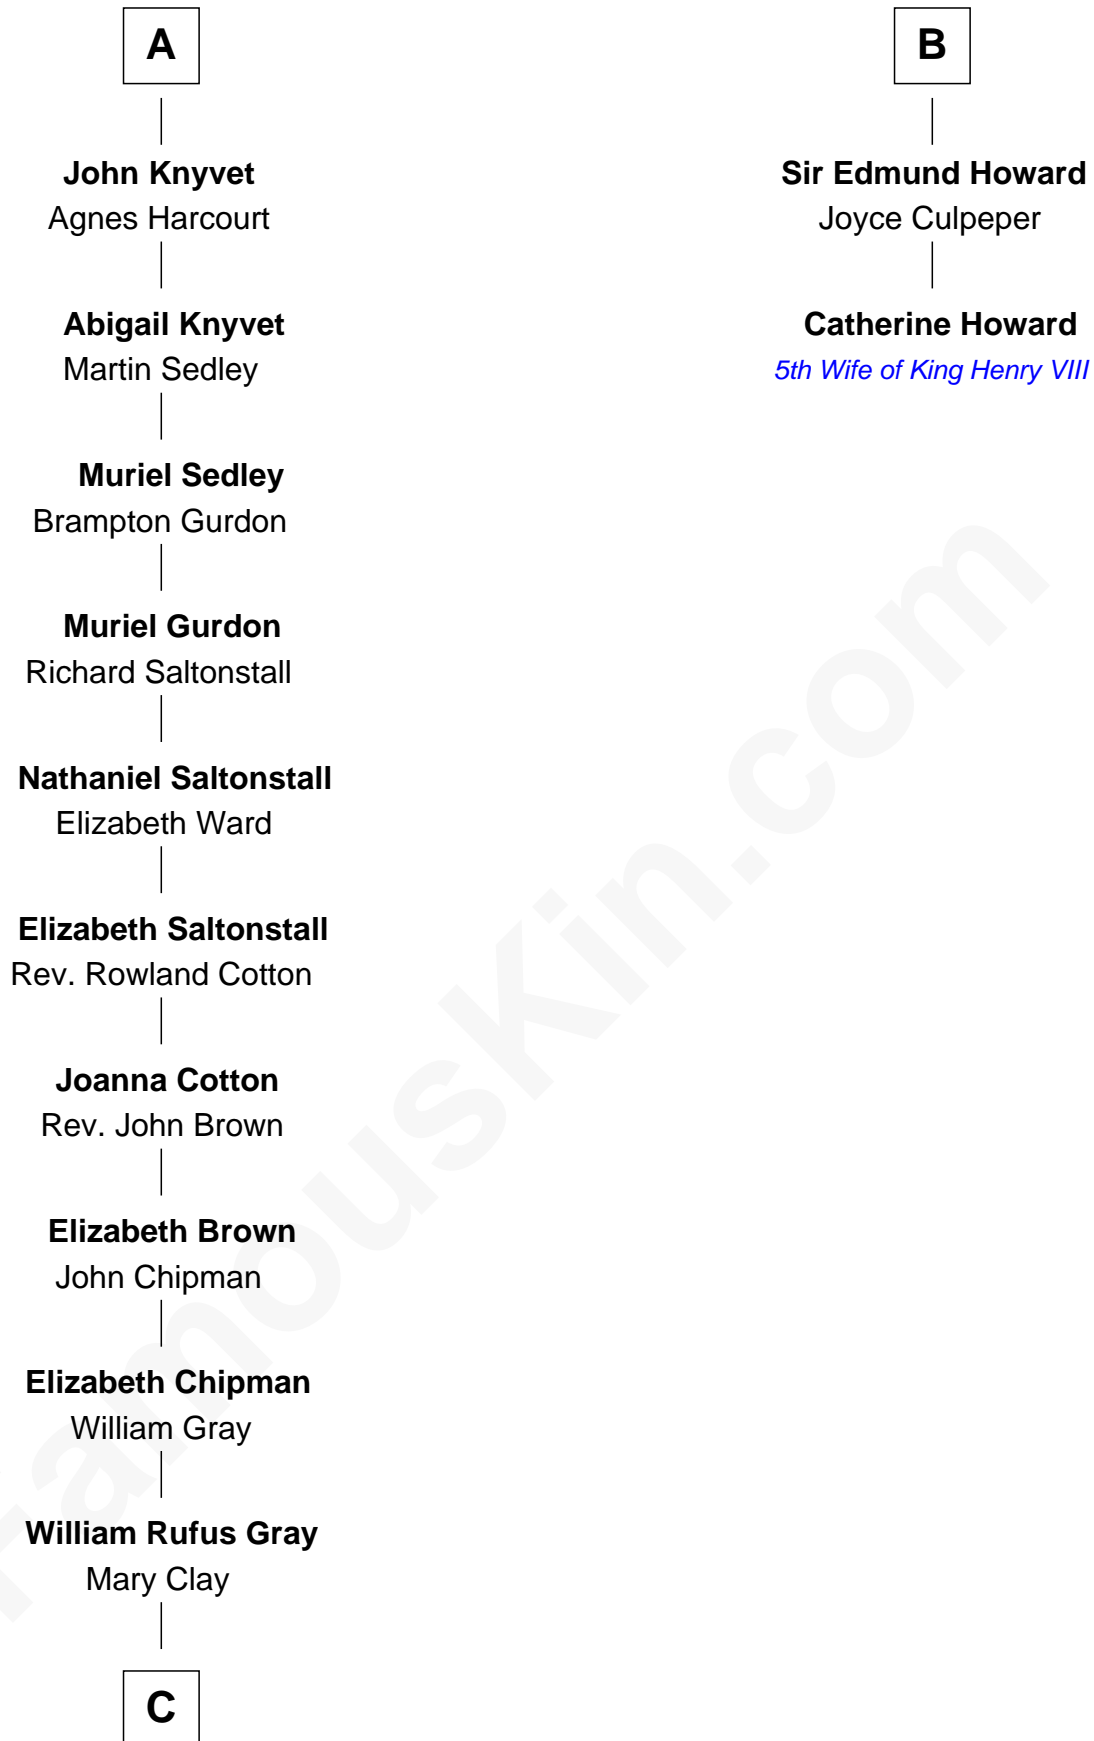

FamousKin.com Relationship Chart of

Story Musgrave

NASA Astronaut

8th cousin 13 times removed of

Catherine Howard

5th Wife of King Henry VIII

C

—
William Gray
Sarah Frances Loring

—
Edward Gray
Elizabeth Gray Story

—
Marguerite Gray
John Butler Swann

—
Marguerite Swann
Percy Musgrave

—
Story Musgrave
NASA Astronaut

FamousKin.com