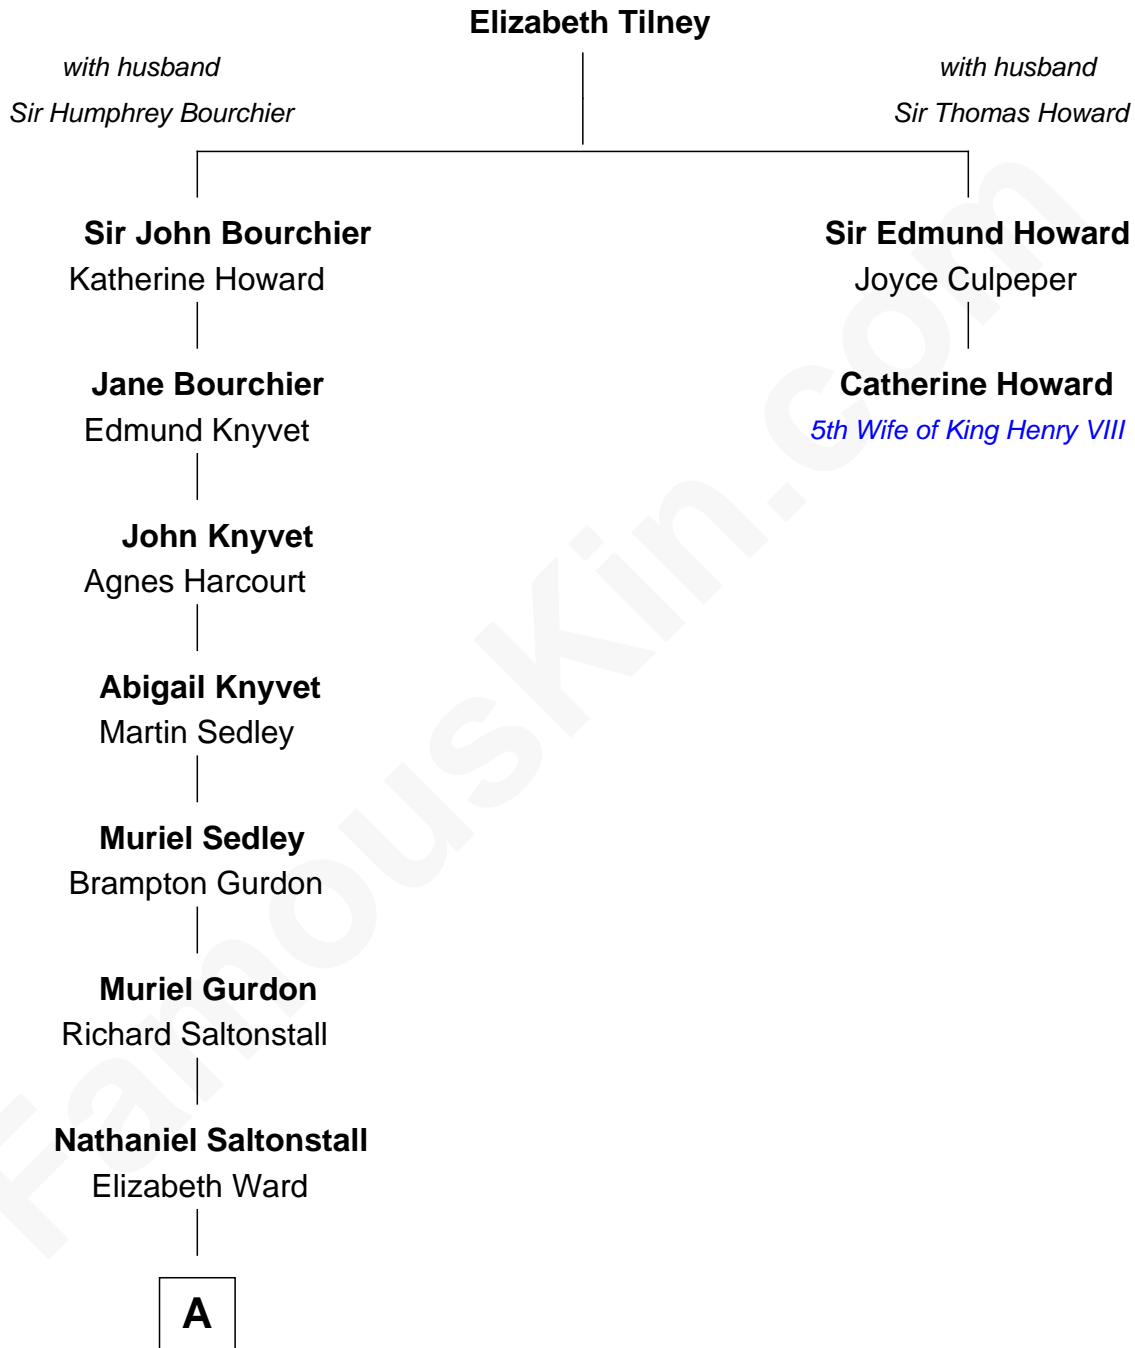

## Relationship Chart of

### Story Musgrave

NASA Astronaut

1st cousin 15 times removed of

**Catherine Howard**  
5th Wife of King Henry VIII

**A**

—  
**Elizabeth Saltonstall**

Rev. Rowland Cotton

—  
**Joanna Cotton**

Sarah Frances Loring

—  
**Edward Gray**

Elizabeth Gray Story

—  
**Marguerite Gray**

John Butler Swann

—  
**Marguerite Swann**

Percy Musgrave

—  
**Story Musgrave**