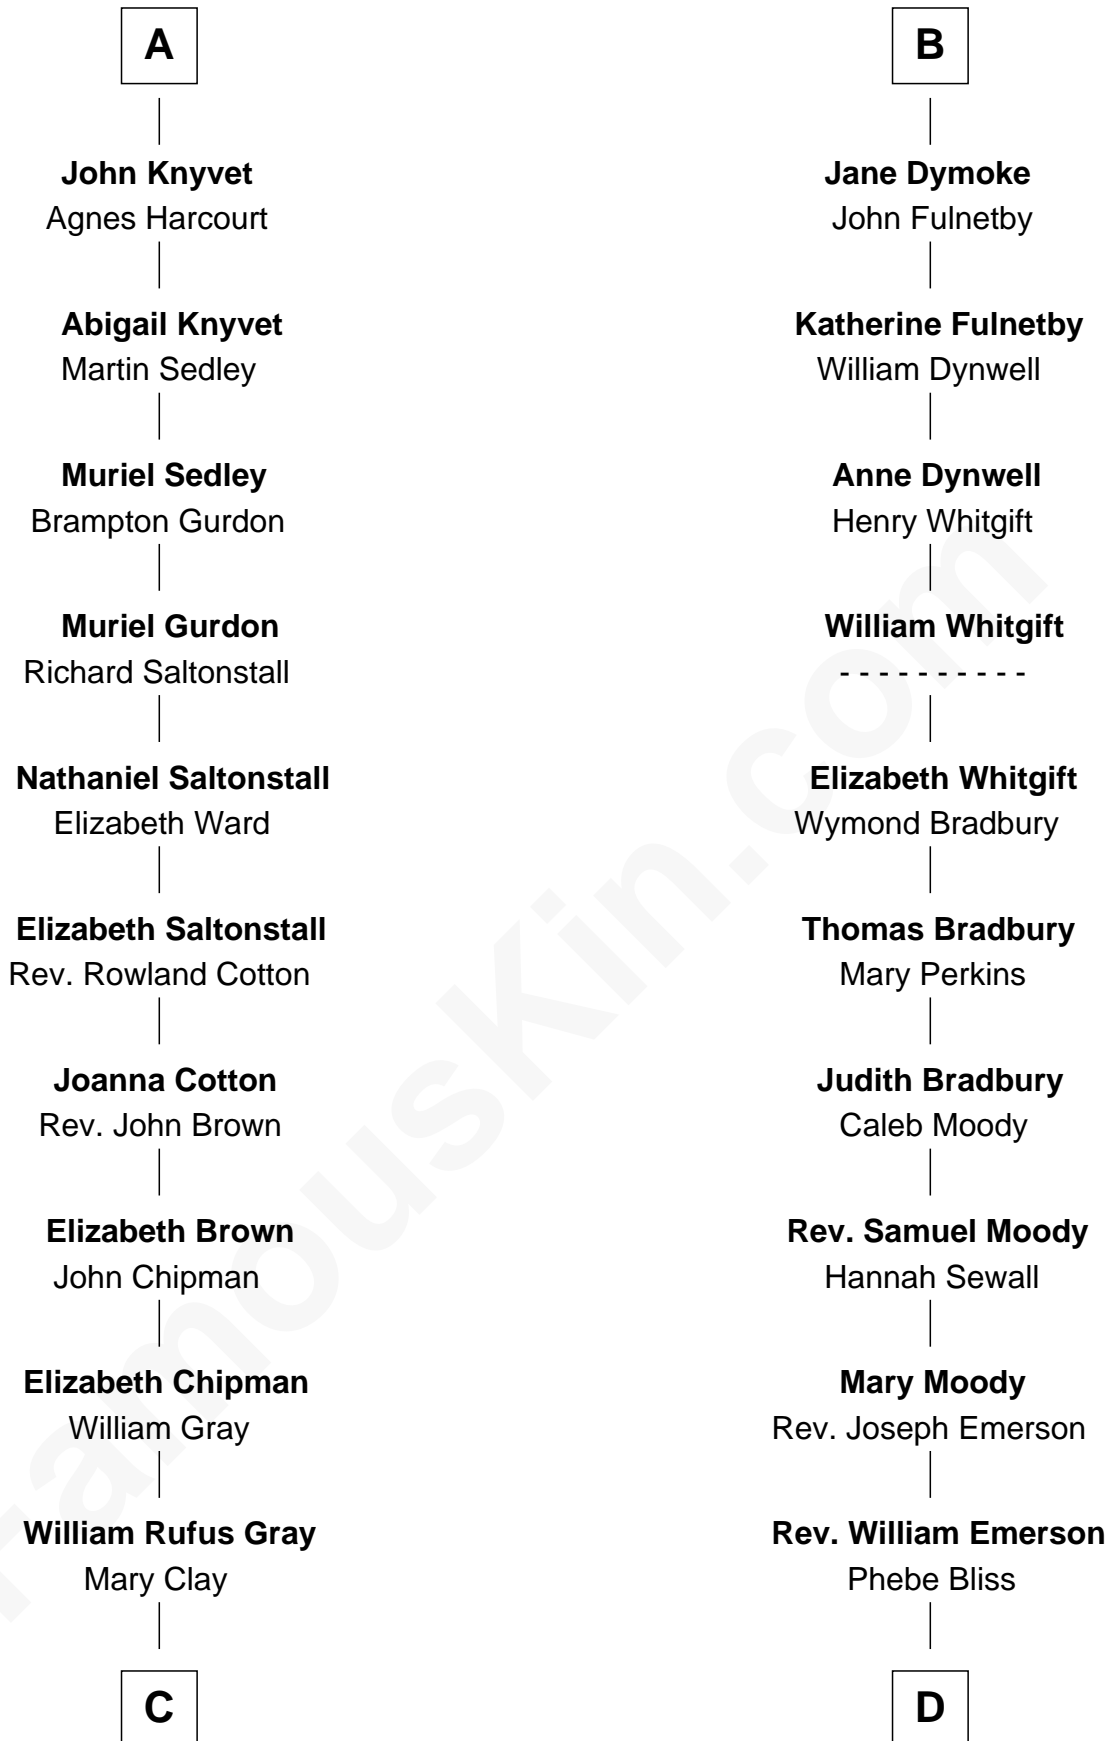

FamousKin.com
Relationship Chart of
Story Musgrave
NASA Astronaut

18th cousin 3 times removed of
Ralph Waldo Emerson
American Poet

C

William Gray
Sarah Frances Loring

Edward Gray
Elizabeth Gray Story

Marguerite Gray
John Butler Swann

Marguerite Swann
Percy Musgrave

Story Musgrave
NASA Astronaut

D

Rev. William Emerson
Ruth Haskins

Ralph Waldo Emerson
American Poet

FamousKin.com