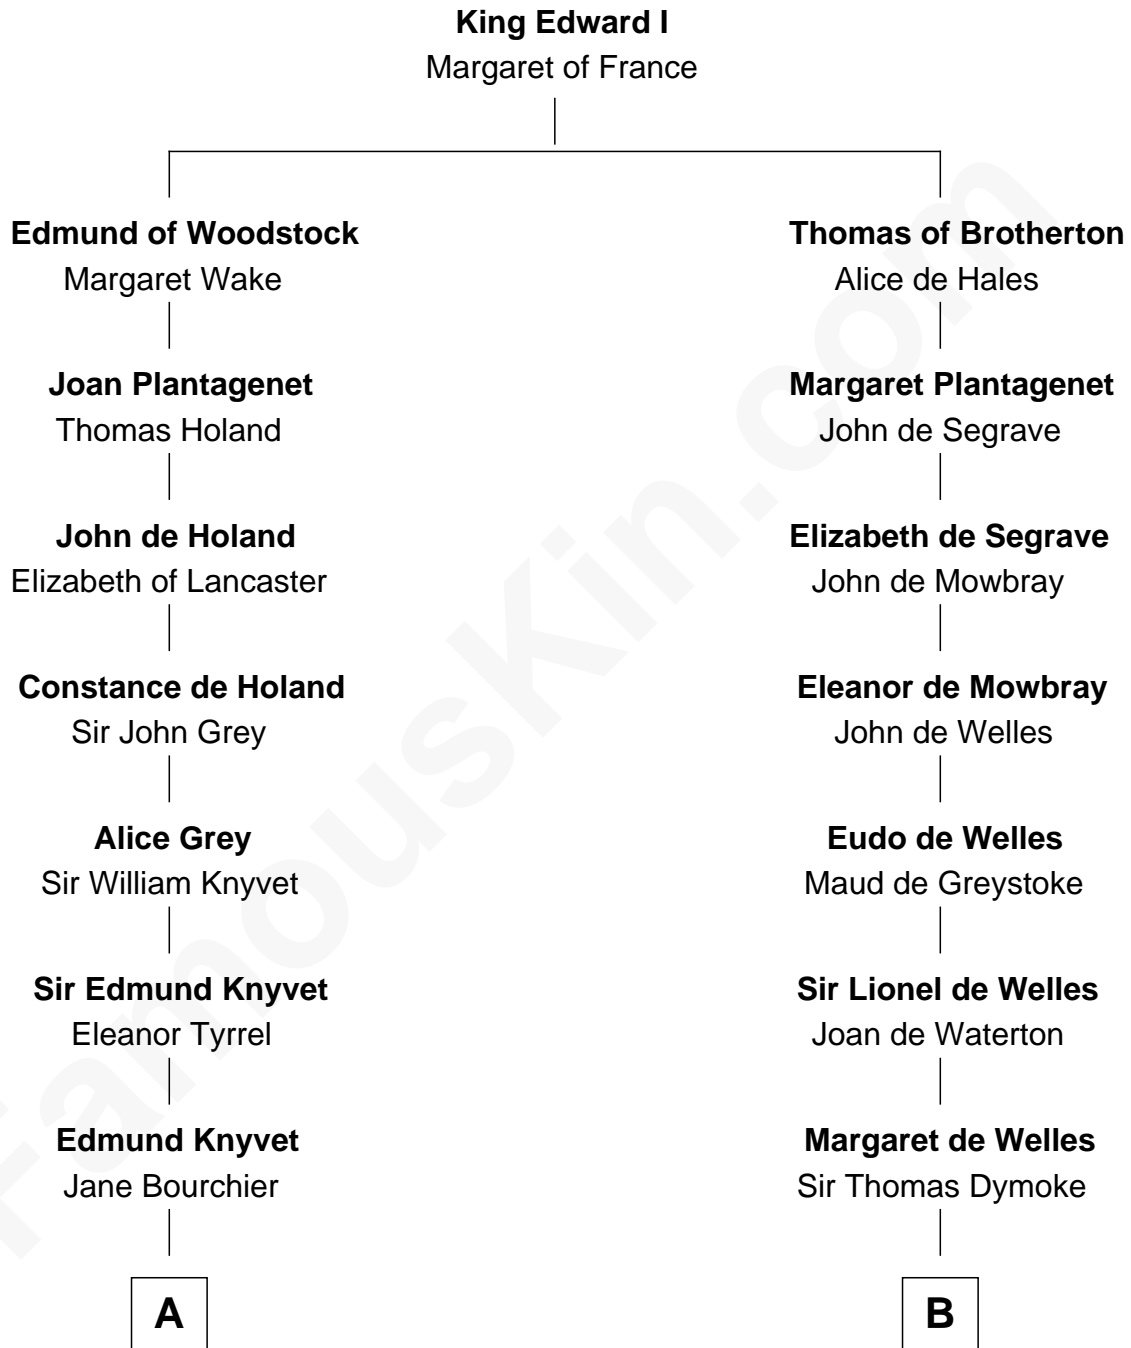

FamousKin.com
Relationship Chart of
Story Musgrave
NASA Astronaut

18th cousin 3 times removed of
Ralph Waldo Emerson
American Poet

C

William Gray
Sarah Frances Loring

Edward Gray
Elizabeth Gray Story

Marguerite Gray
John Butler Swann

Marguerite Swann
Percy Musgrave

Story Musgrave
NASA Astronaut

D

Rev. William Emerson
Ruth Haskins

Ralph Waldo Emerson
American Poet

FamousKin.com