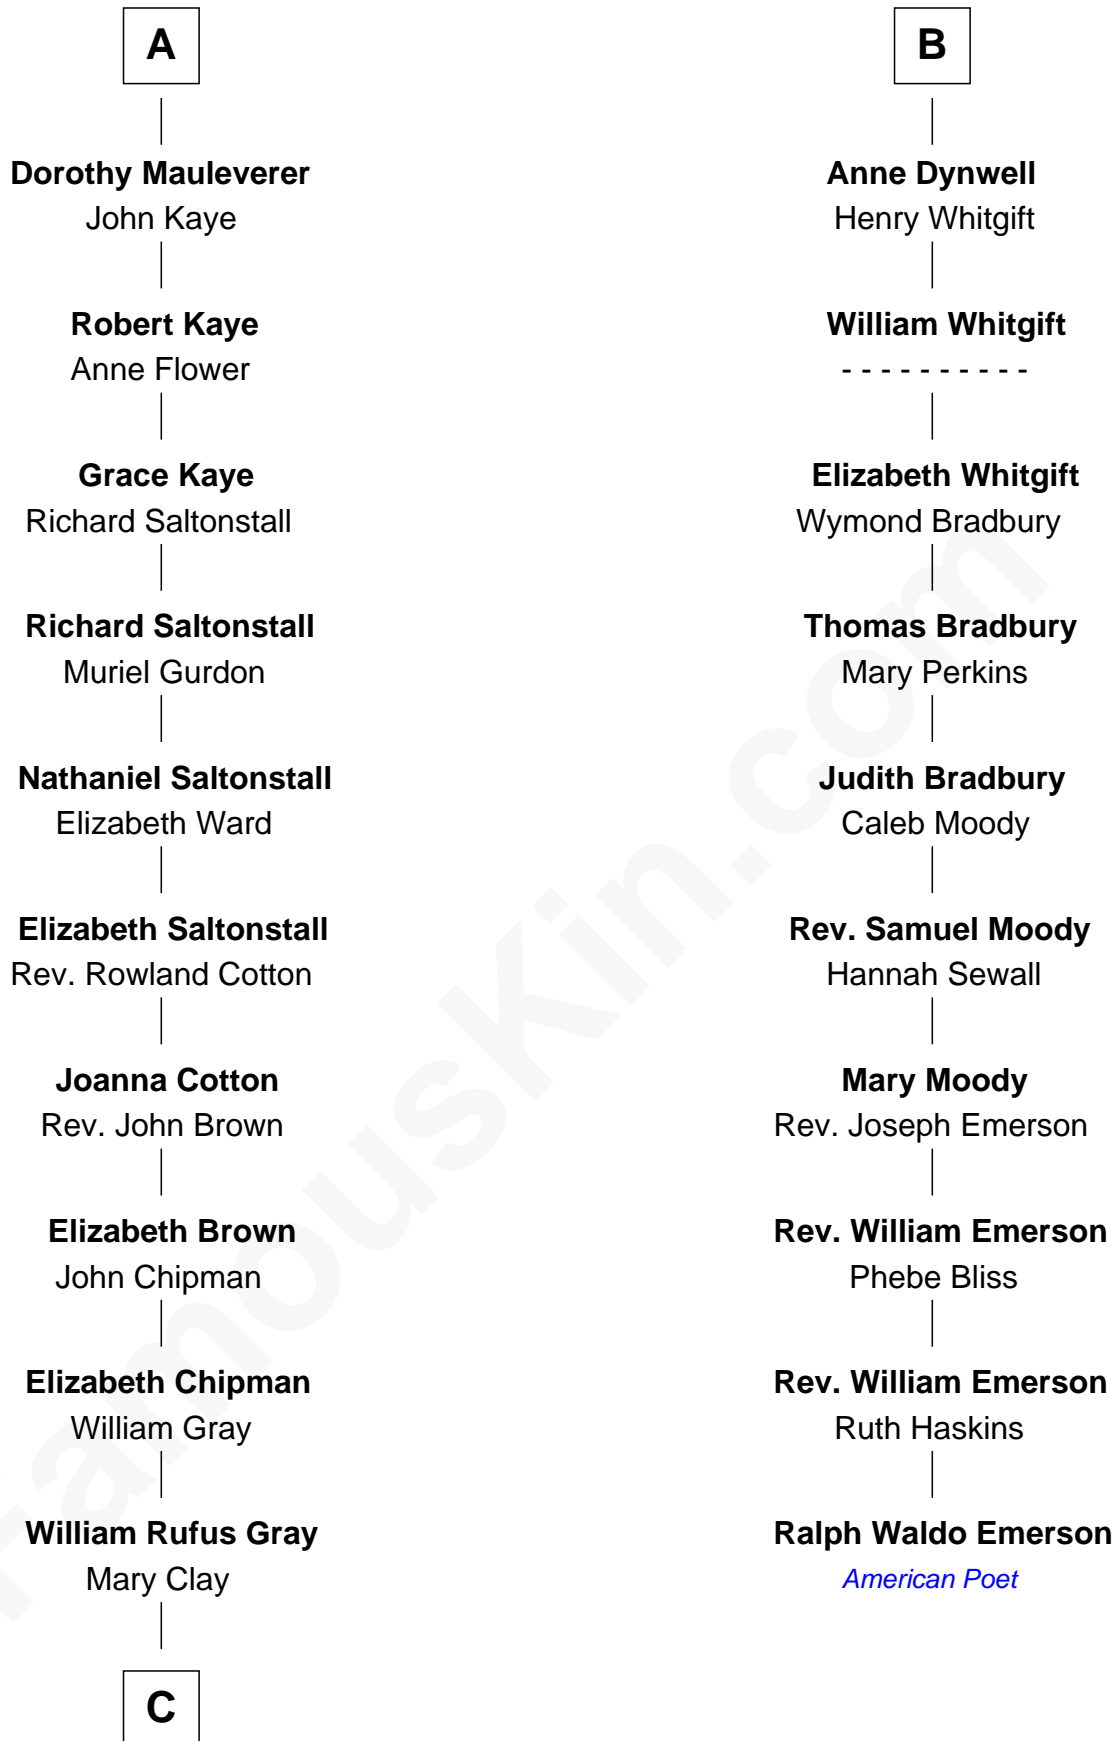

## Relationship Chart of

### Story Musgrave

NASA Astronaut

16th cousin 5 times removed of

**Ralph Waldo Emerson**  
American Poet

**C**

—  
**William Gray**  
Sarah Frances Loring

—  
**Edward Gray**  
Elizabeth Gray Story

—  
**Marguerite Gray**  
John Butler Swann

—  
**Marguerite Swann**  
Percy Musgrave

—  
**Story Musgrave**  
*NASA Astronaut*

FamousKin.com