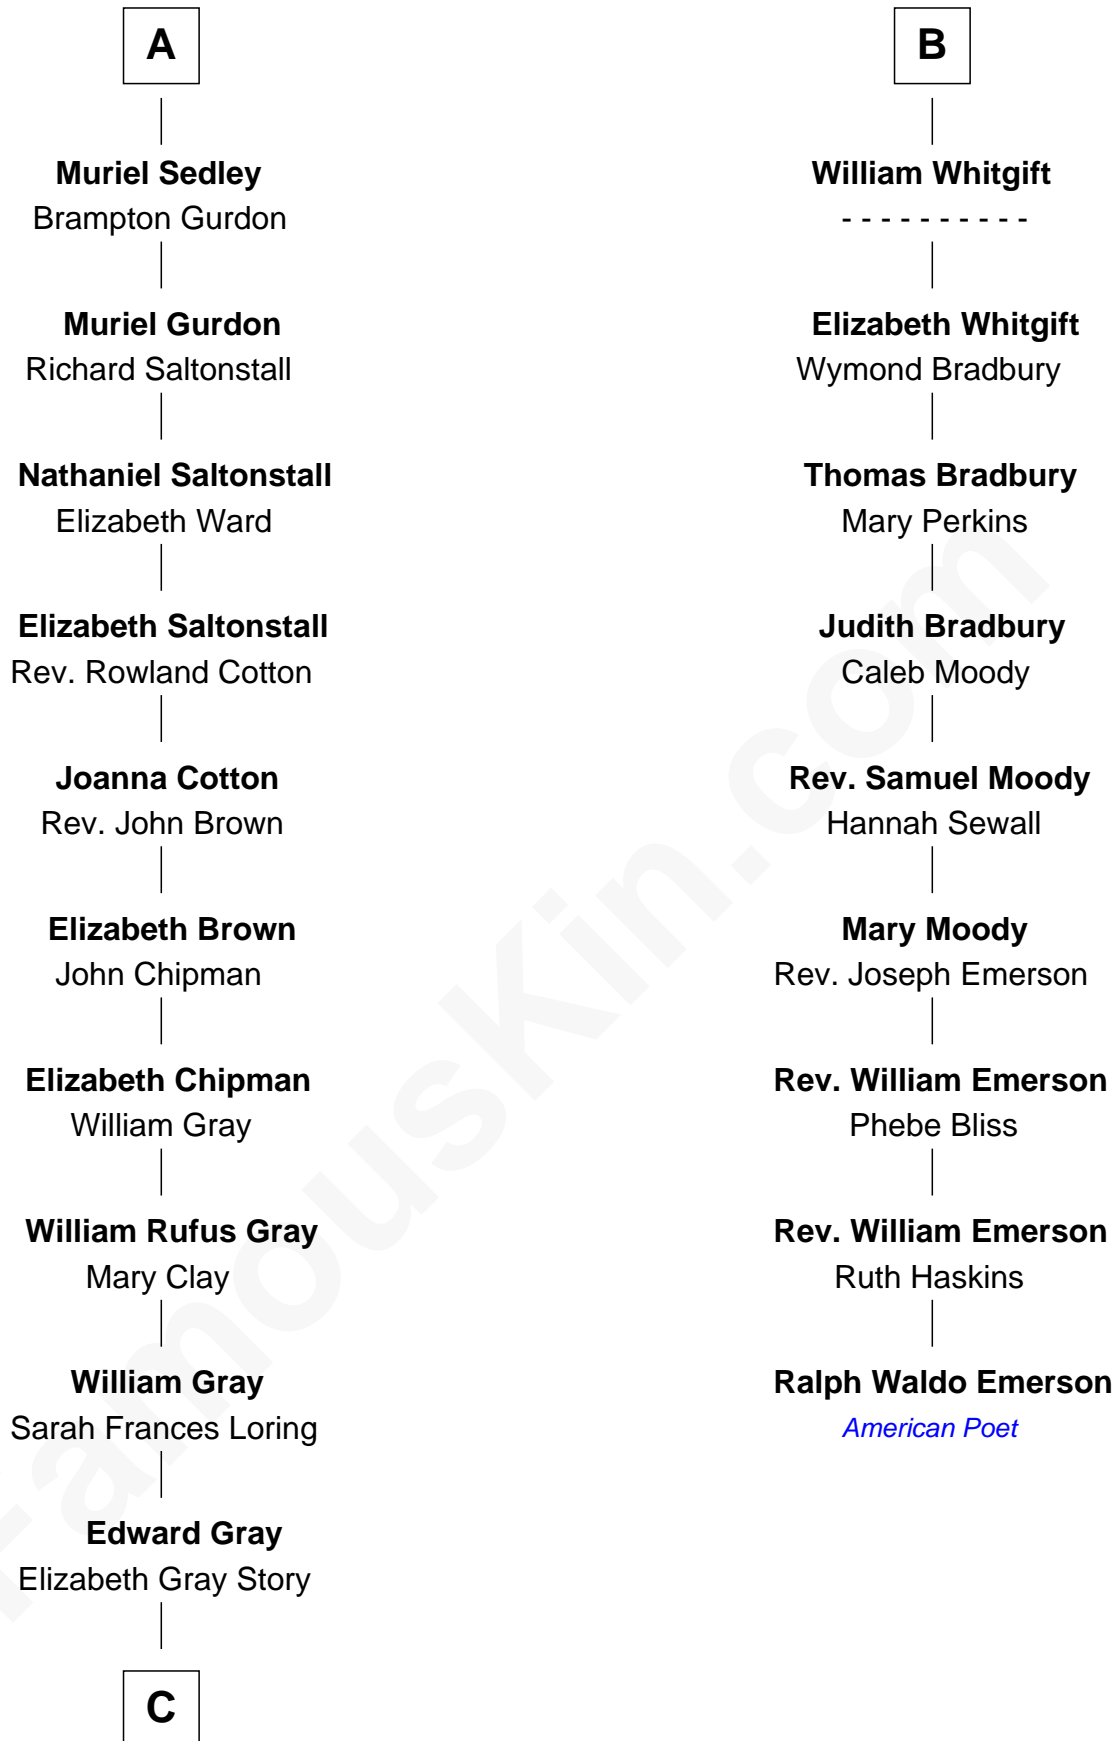

FamousKin.com

Relationship Chart of

Story Musgrave

NASA Astronaut

15th cousin 4 times removed of

Ralph Waldo Emerson

American Poet

C

Marguerite Gray
John Butler Swann

Marguerite Swann
Percy Musgrave

Story Musgrave
NASA Astronaut

FamousKin.com