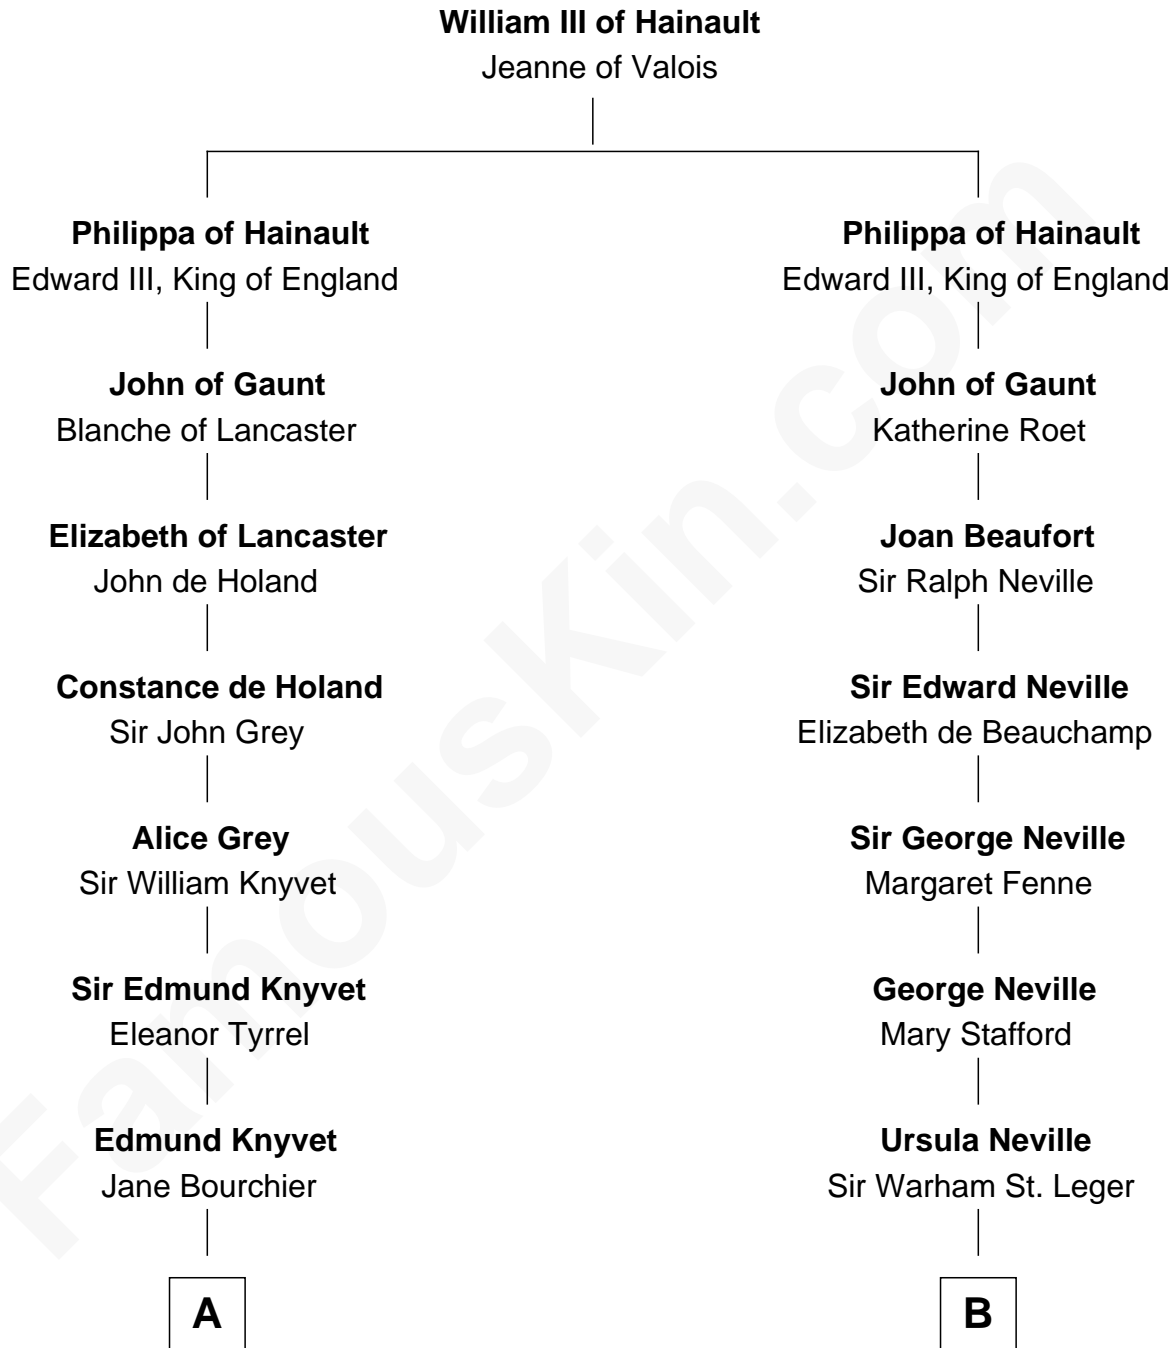

FamousKin.com
Relationship Chart of
Story Musgrave
NASA Astronaut

18th cousin 3 times removed of
Admiral Richard Byrd
Polar Explorer

C

William Gray
Sarah Frances Loring

Edward Gray
Elizabeth Gray Story

Marguerite Gray
John Butler Swann

Marguerite Swann
Percy Musgrave

Story Musgrave
NASA Astronaut

D

Richard Evelyn Byrd
Eleanor Bolling Flood

Admiral Richard Byrd
Polar Explorer

FamousKin.com