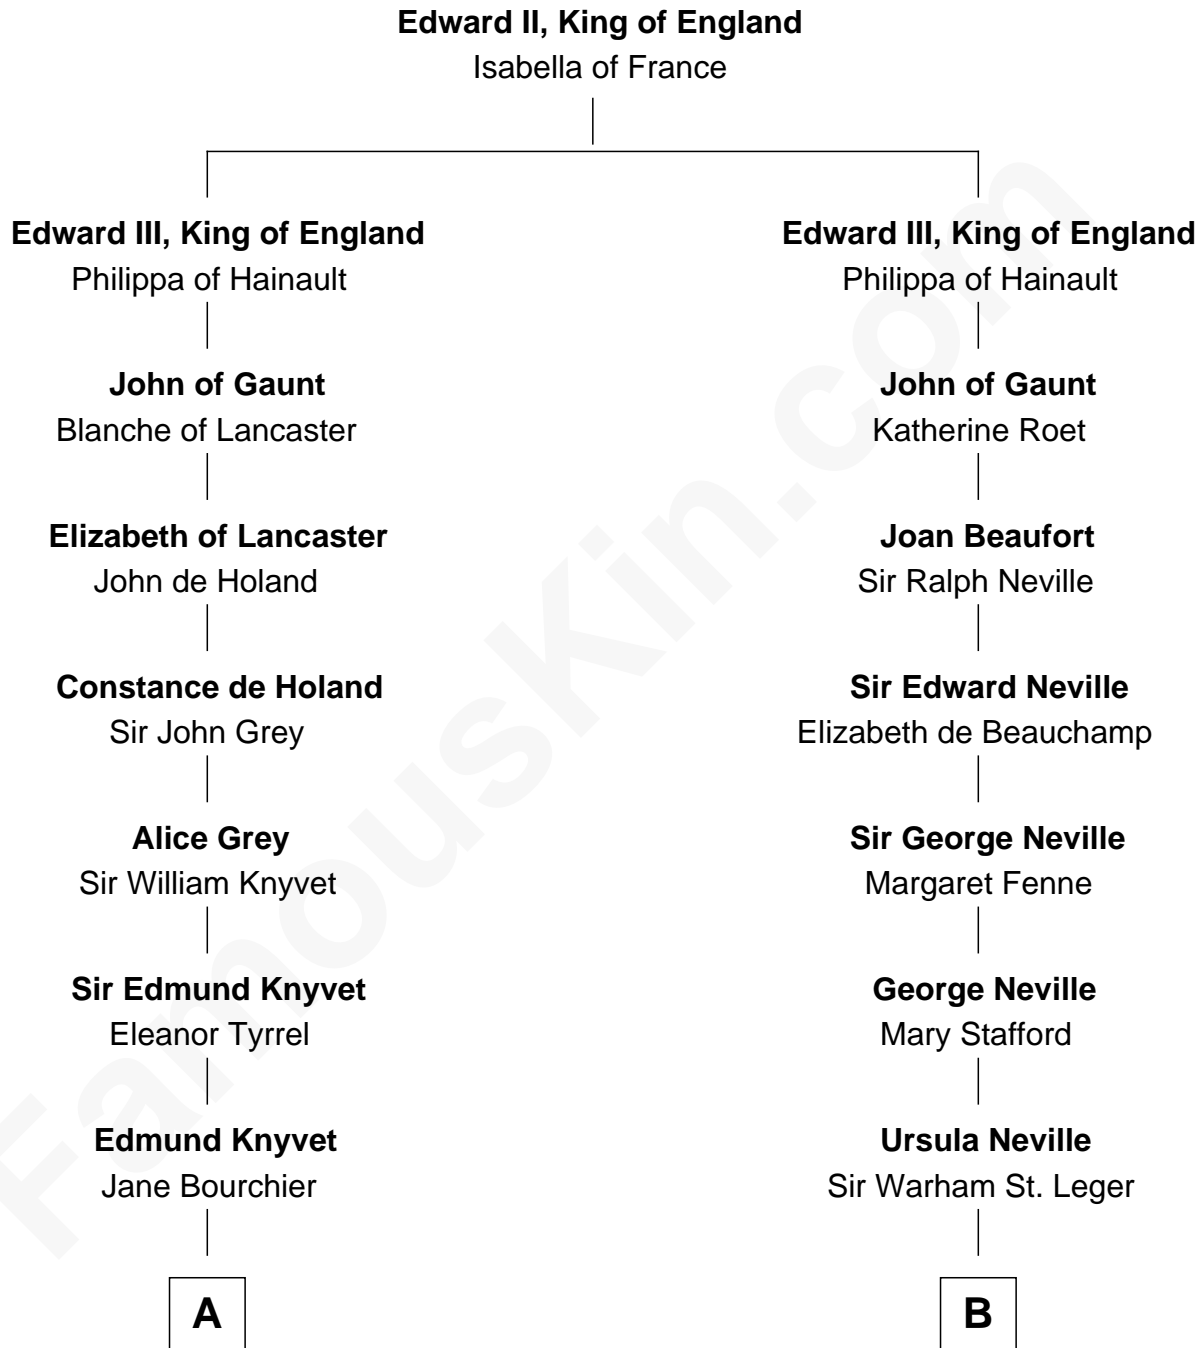

FamousKin.com
Relationship Chart of
Story Musgrave
NASA Astronaut

18th cousin 3 times removed of
Admiral Richard Byrd
Polar Explorer

C

William Gray
Sarah Frances Loring

Edward Gray
Elizabeth Gray Story

Marguerite Gray
John Butler Swann

Marguerite Swann
Percy Musgrave

Story Musgrave
NASA Astronaut

D

Richard Evelyn Byrd
Eleanor Bolling Flood

Admiral Richard Byrd
Polar Explorer

FamousKin.com