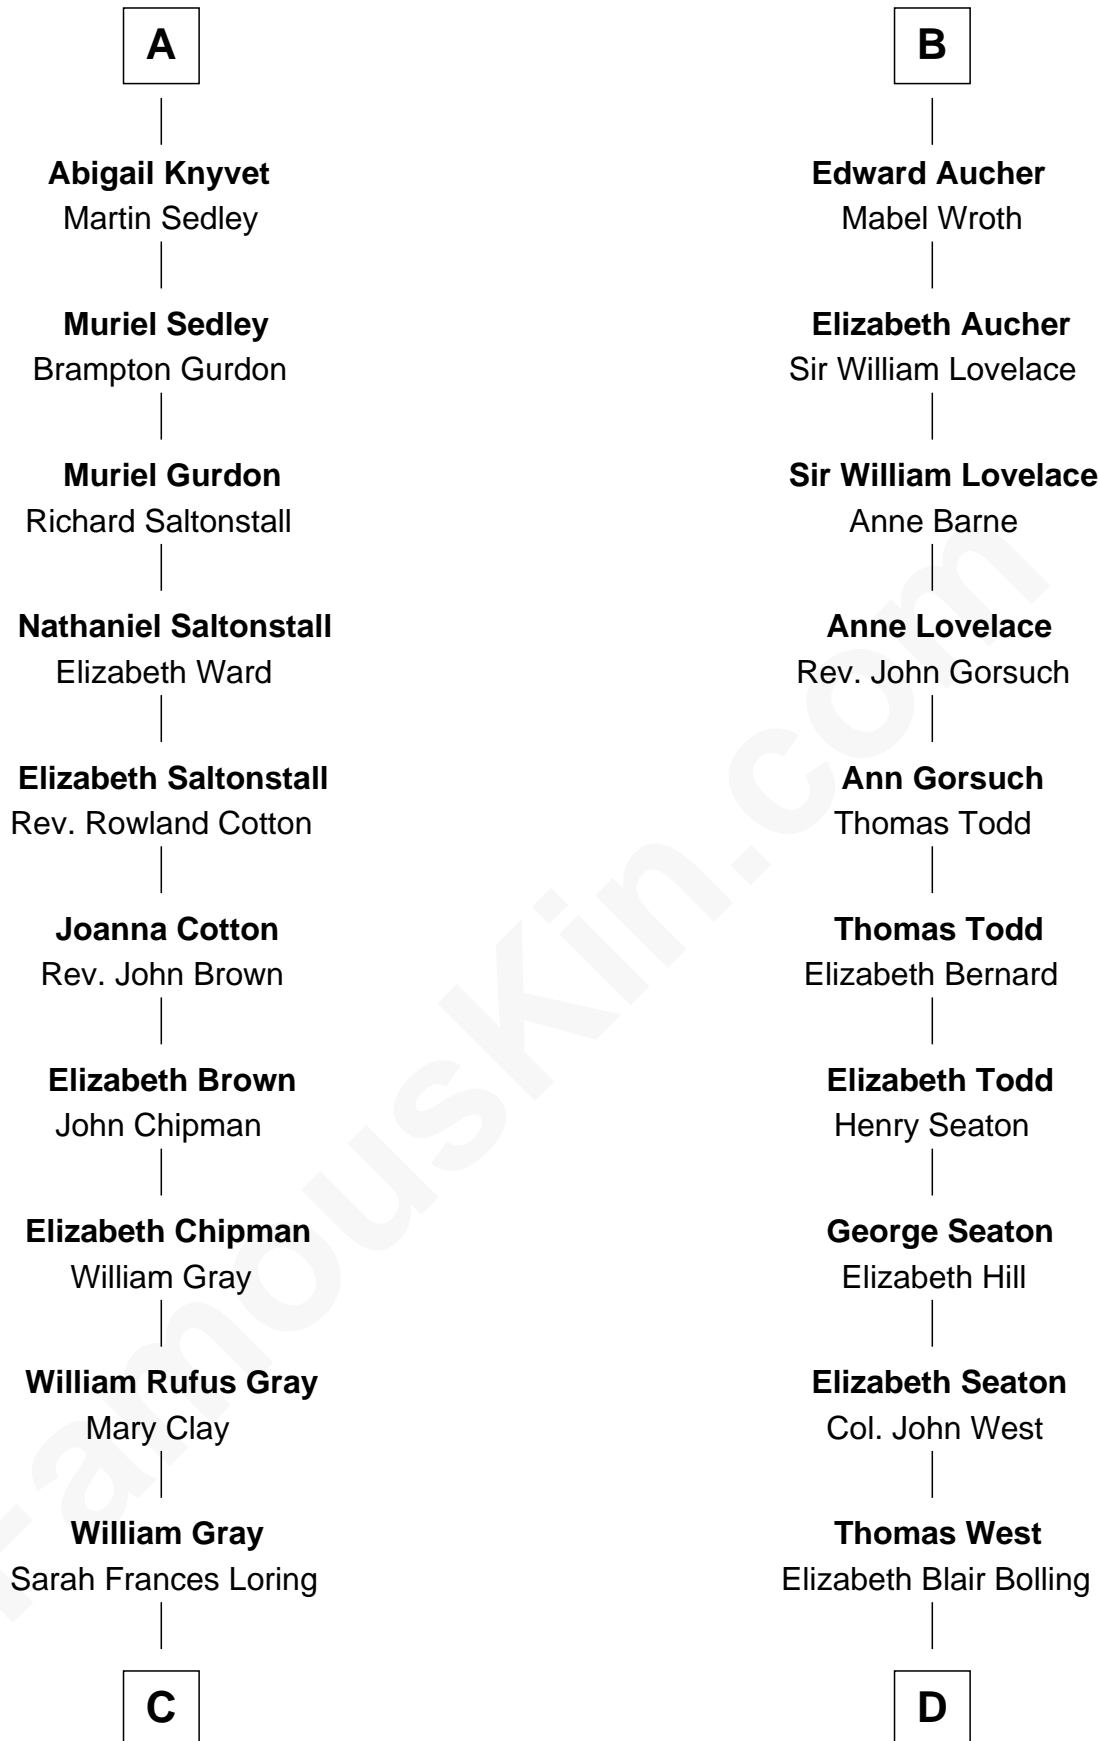

FamousKin.com
Relationship Chart of
Story Musgrave
NASA Astronaut

20th cousin 1 time removed of
Admiral Richard Byrd
Polar Explorer

C

Edward Gray
Elizabeth Gray Story

Marguerite Gray
John Butler Swann

Marguerite Swann
Percy Musgrave

Story Musgrave
NASA Astronaut

D

Eliza Bolling West
Dr. Joel Walker Flood

Col. Henry De La Warr Flood
Mary Elizabeth Trent

Joel Walker Flood
Ella Faulkner

Eleanor Bolling Flood
Richard Evelyn Byrd

Admiral Richard Byrd
Polar Explorer