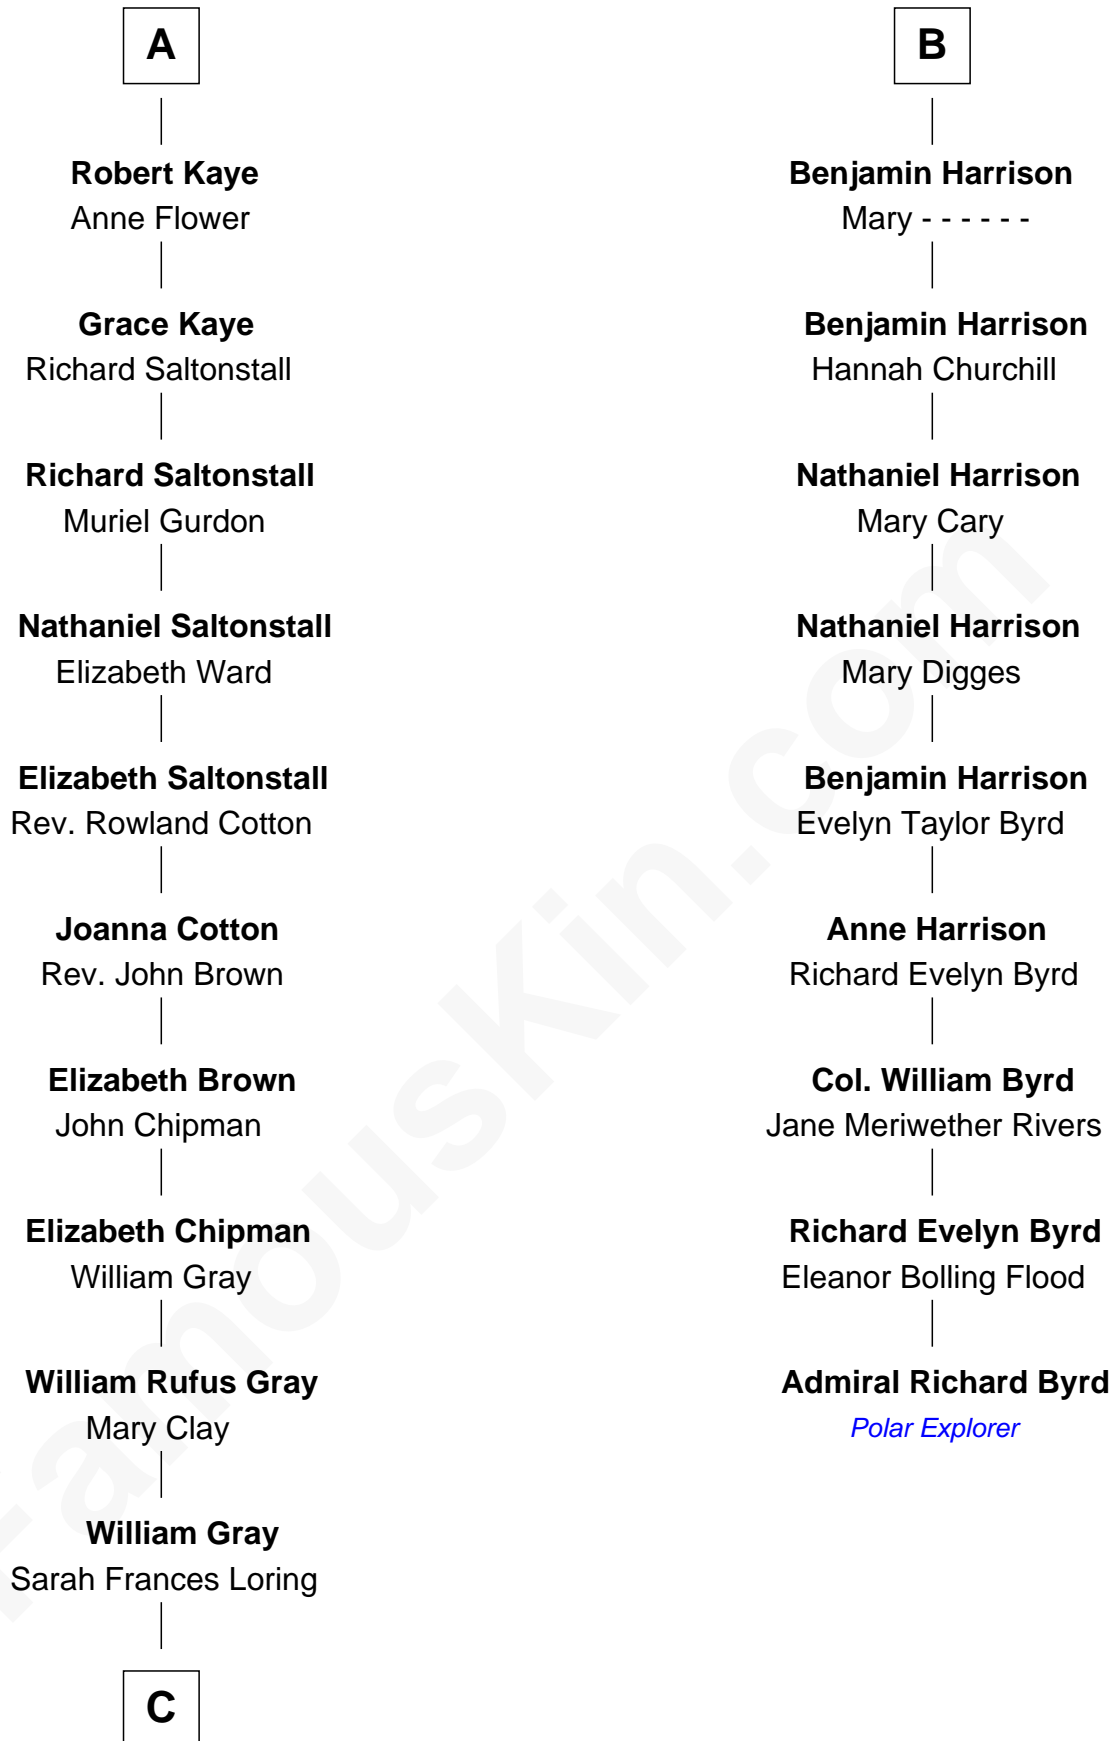

FamousKin.com

Relationship Chart of

Story Musgrave

NASA Astronaut

15th cousin 5 times removed of

Admiral Richard Byrd

Polar Explorer

C

—
Edward Gray
Elizabeth Gray Story

—
Marguerite Gray
John Butler Swann

—
Marguerite Swann
Percy Musgrave

—
Story Musgrave
NASA Astronaut

FamousKin.com