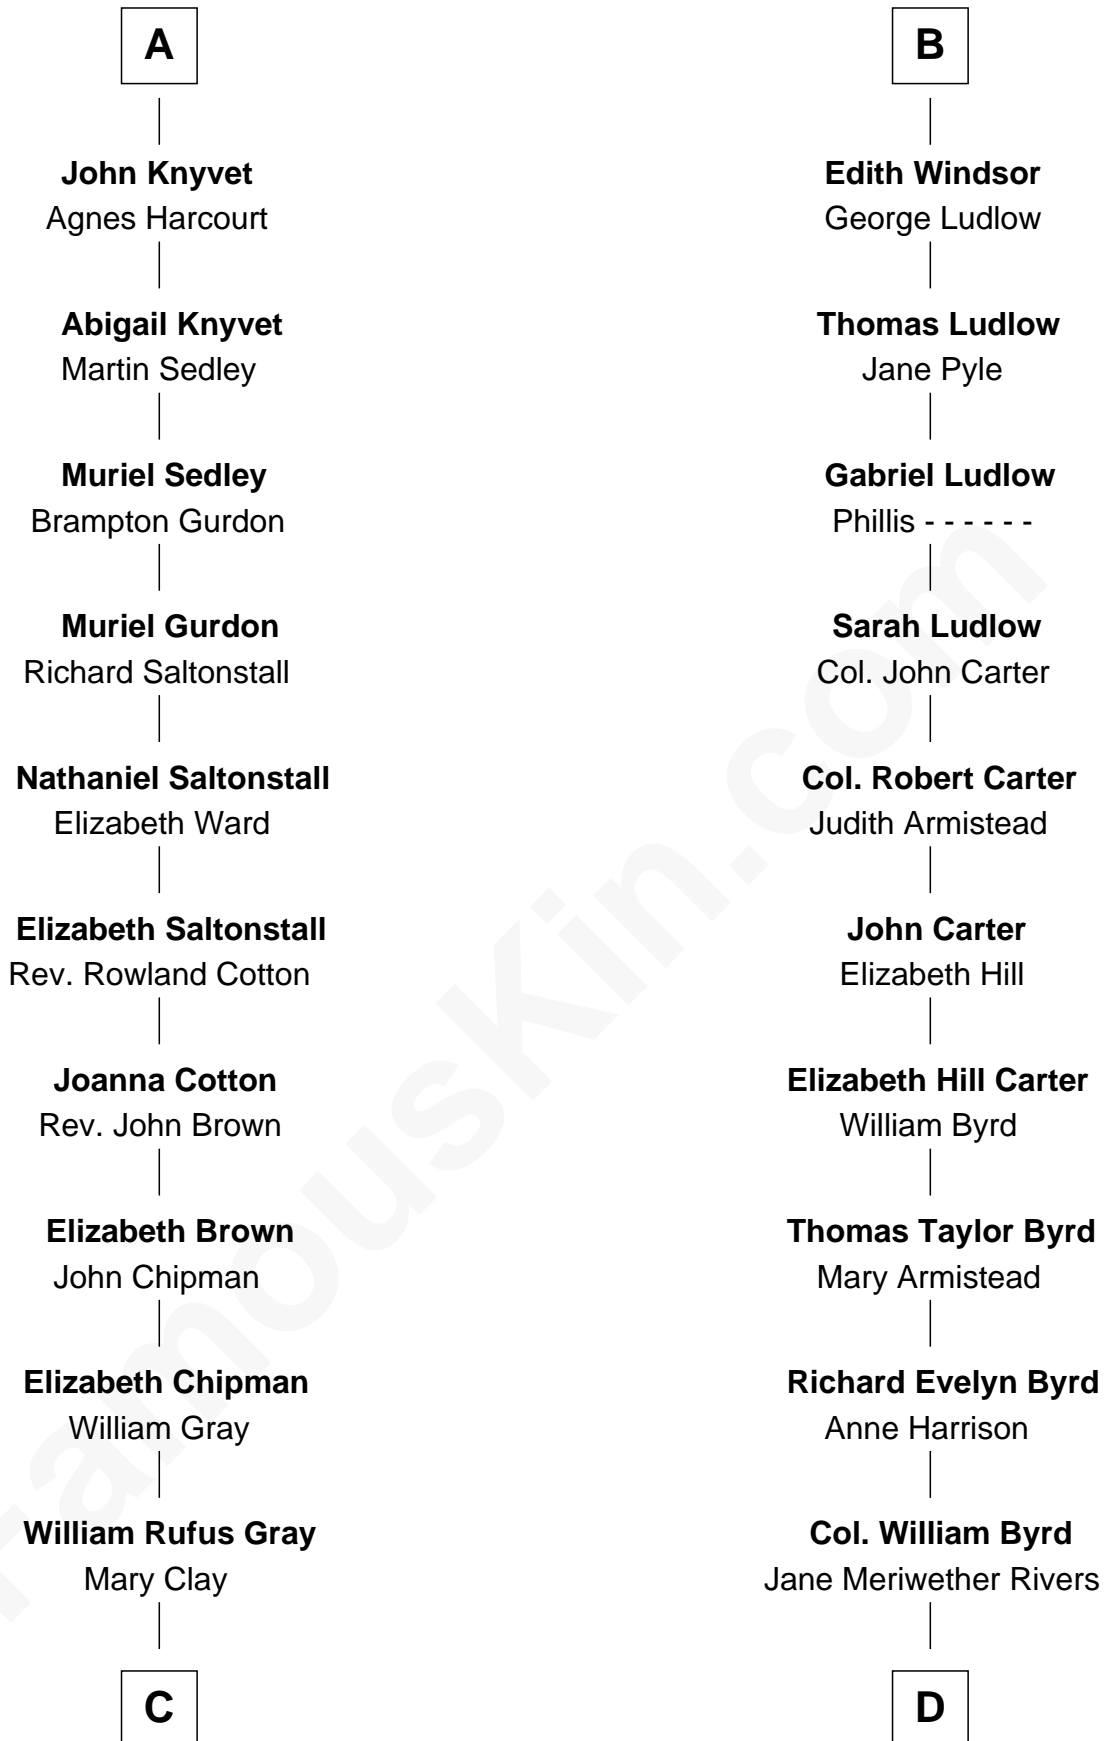

**FamousKin.com**  
**Relationship Chart of**  
**Story Musgrave**  
*NASA Astronaut*

18th cousin 3 times removed of  
**Admiral Richard Byrd**  
*Polar Explorer*

**C**

**William Gray**  
Sarah Frances Loring

**Edward Gray**  
Elizabeth Gray Story

**Marguerite Gray**  
John Butler Swann

**Marguerite Swann**  
Percy Musgrave

**Story Musgrave**  
*NASA Astronaut*

**D**

**Richard Evelyn Byrd**  
Eleanor Bolling Flood

**Admiral Richard Byrd**  
*Polar Explorer*

FamousKin.com