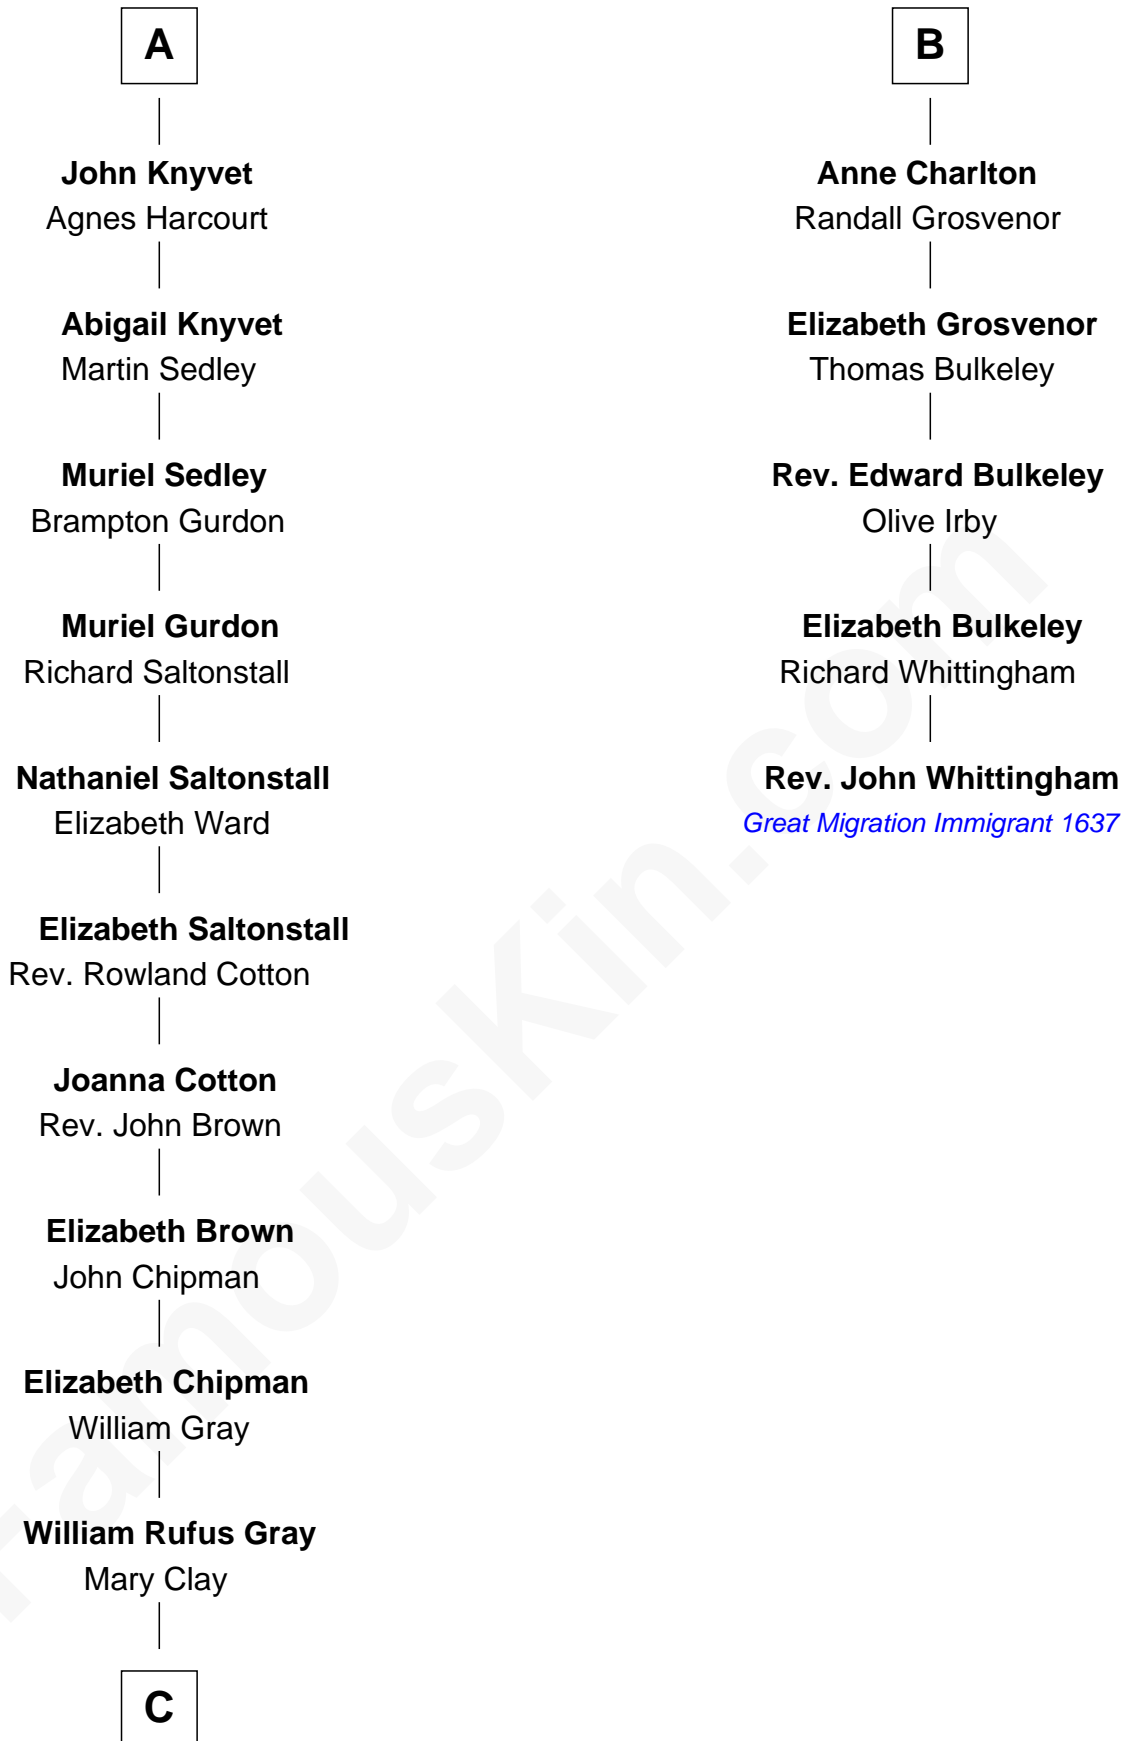

**FamousKin.com**  
**Relationship Chart of**  
**Story Musgrave**  
*NASA Astronaut*

11th cousin 10 times removed of

**Rev. John Whittingham**  
*(c1616 - 1639) Great Migration Immigrant 1637*

**C**

—  
**William Gray**  
Sarah Frances Loring

—  
**Edward Gray**  
Elizabeth Gray Story

—  
**Marguerite Gray**  
John Butler Swann

—  
**Marguerite Swann**  
Percy Musgrave

—  
**Story Musgrave**  
*NASA Astronaut*

FamousKin.com