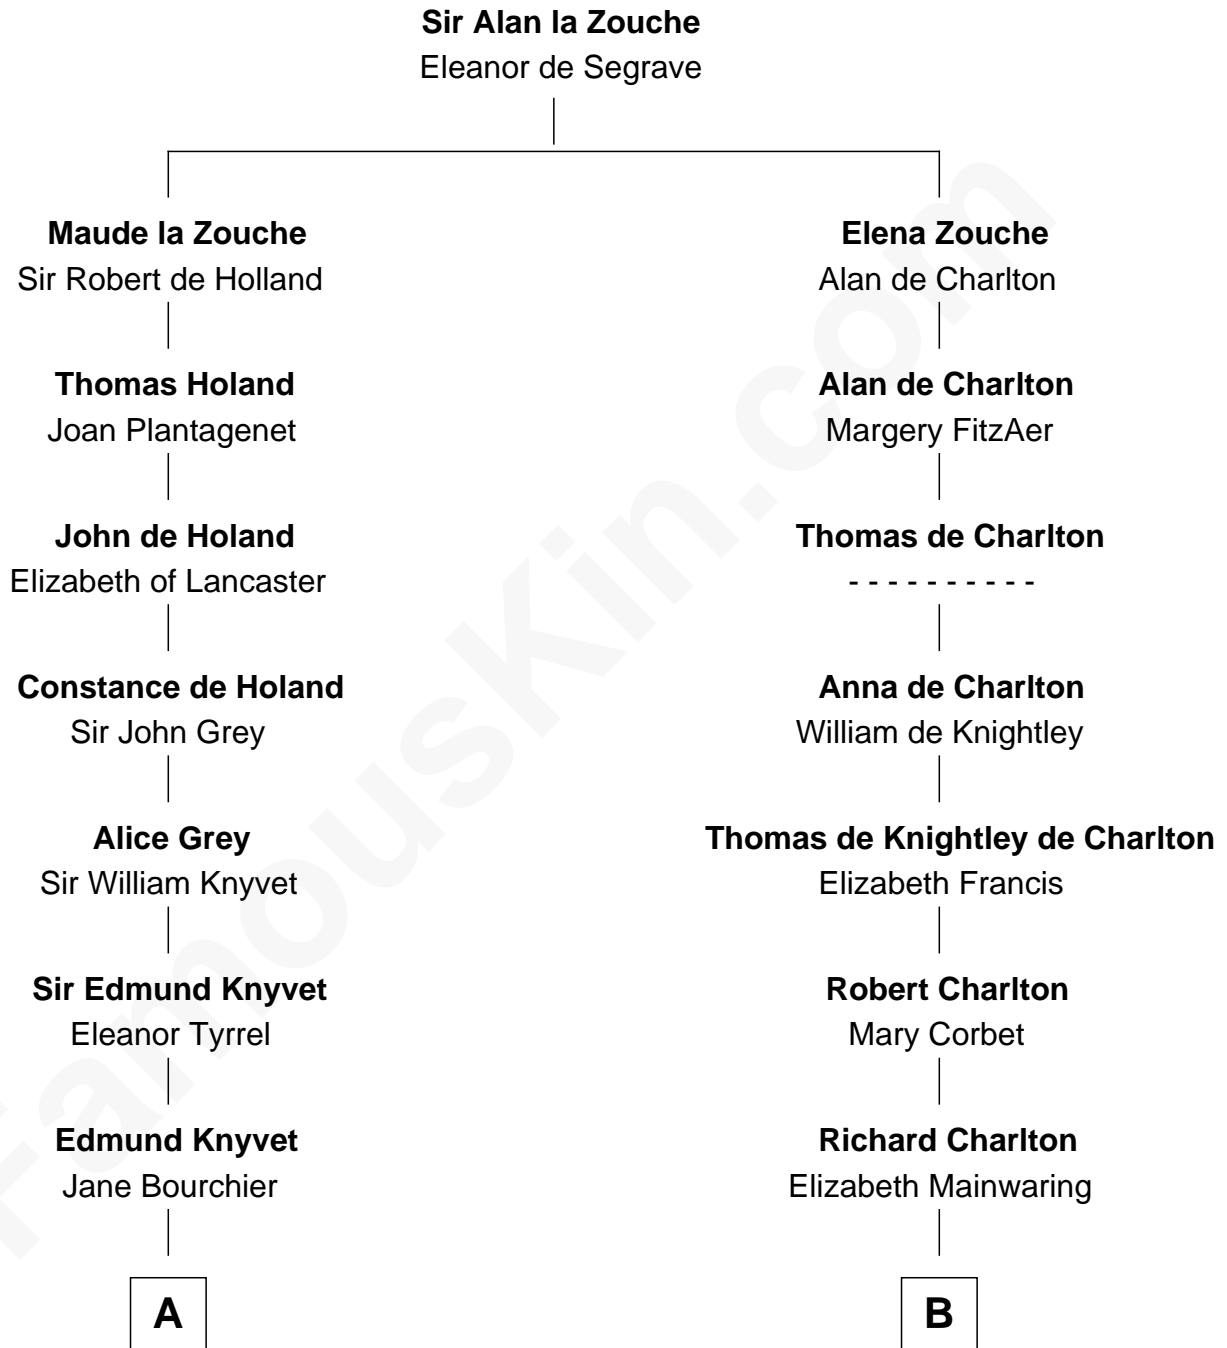

**FamousKin.com**  
**Relationship Chart of**  
**Story Musgrave**  
*NASA Astronaut*

11th cousin 10 times removed of

**Rev. John Whittingham**  
*(c1616 - 1639) Great Migration Immigrant 1637*

**C**

—  
**William Gray**  
Sarah Frances Loring

—  
**Edward Gray**  
Elizabeth Gray Story

—  
**Marguerite Gray**  
John Butler Swann

—  
**Marguerite Swann**  
Percy Musgrave

—  
**Story Musgrave**  
*NASA Astronaut*

FamousKin.com