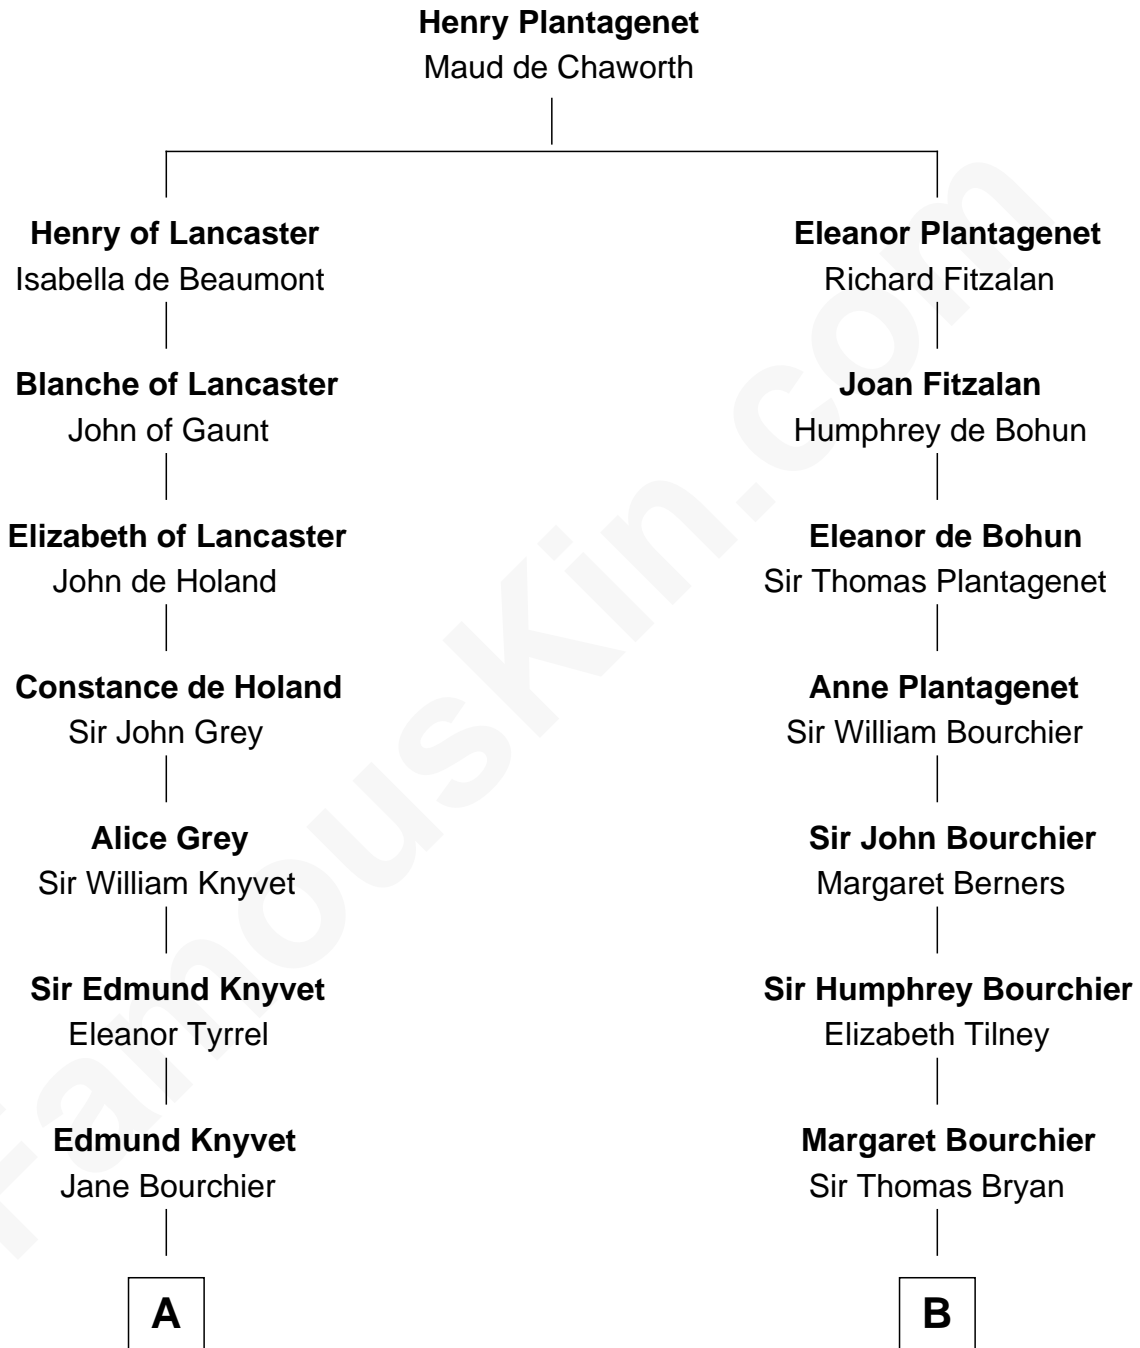

**FamousKin.com**  
**Relationship Chart of**  
**Story Musgrave**  
*NASA Astronaut*

15th cousin 6 times removed of

**Robert Treat Paine**  
*Signer of the Declaration of Independence*

**C**

—  
**William Gray**  
Sarah Frances Loring

—  
**Edward Gray**  
Elizabeth Gray Story

—  
**Marguerite Gray**  
John Butler Swann

—  
**Marguerite Swann**  
Percy Musgrave

—  
**Story Musgrave**  
*NASA Astronaut*

FamousKin.com