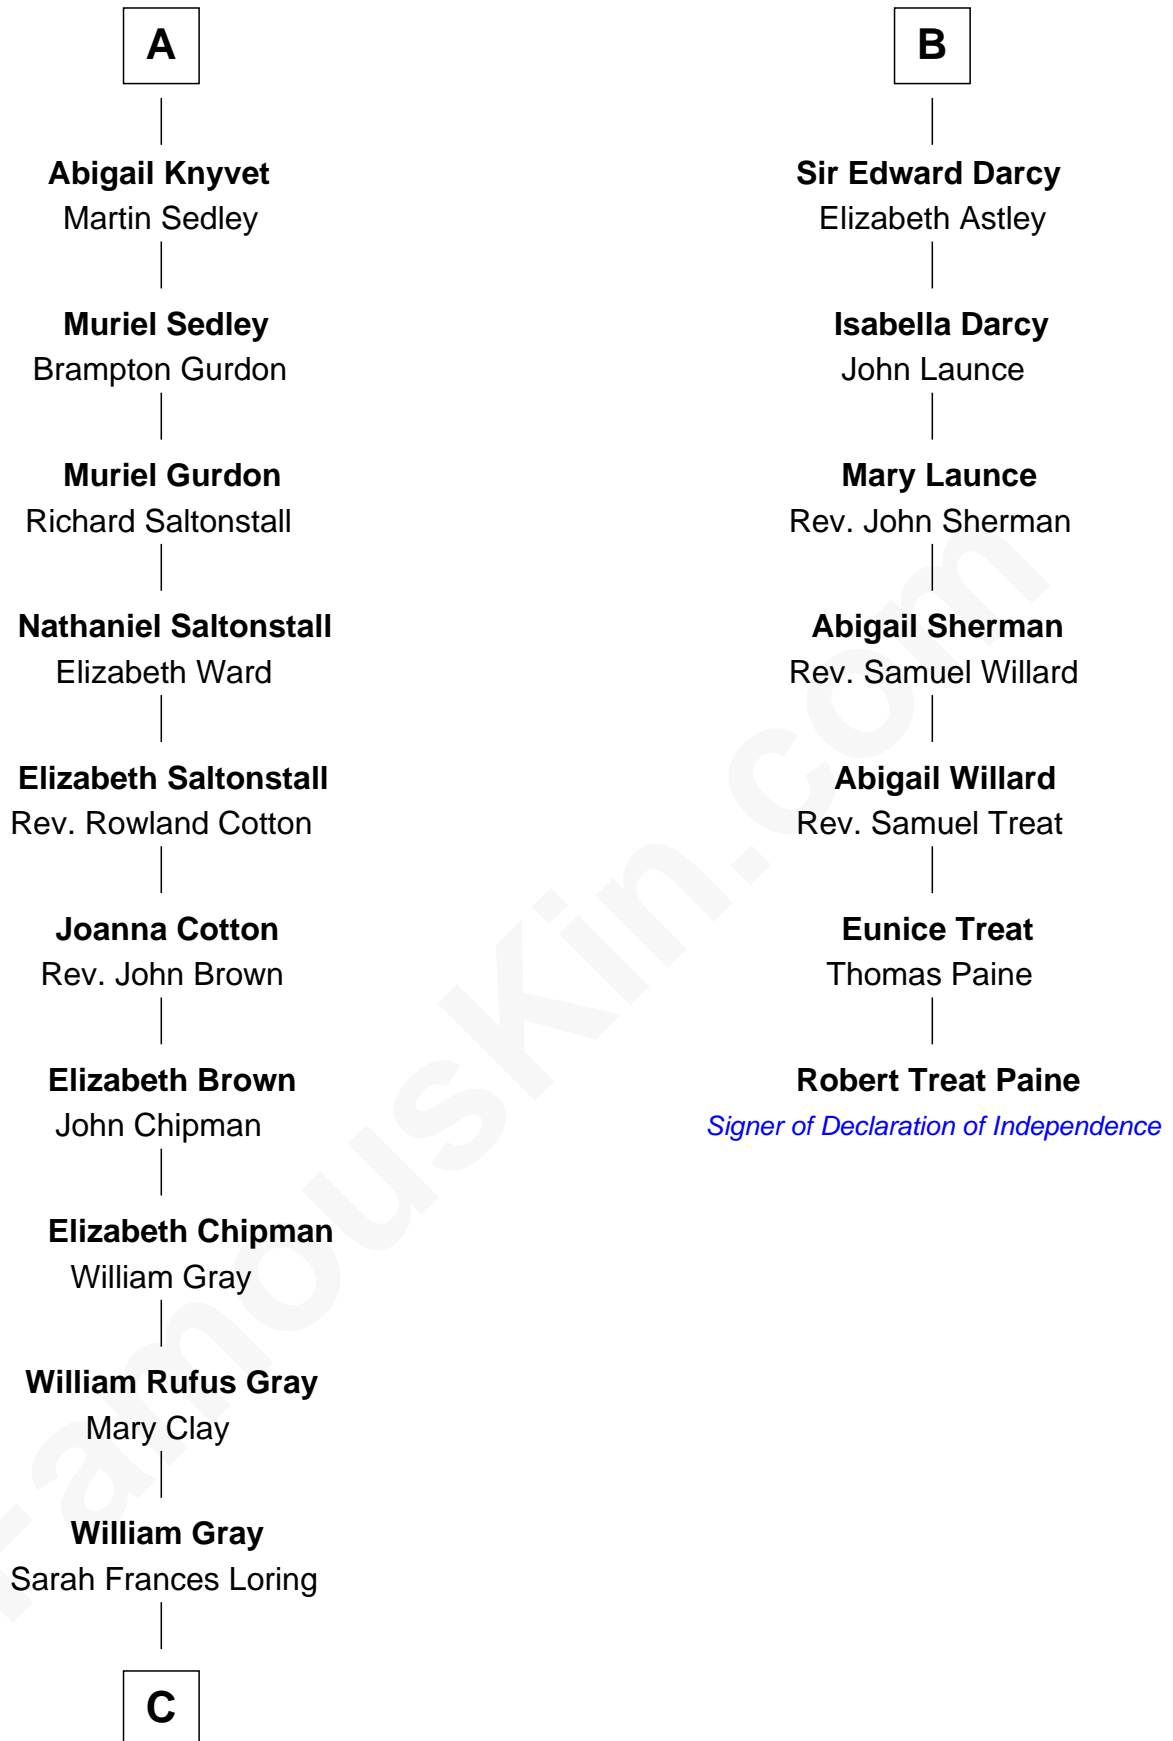

FamousKin.com
Relationship Chart of
Story Musgrave
NASA Astronaut

13th cousin 7 times removed of

Robert Treat Paine
Signer of the Declaration of Independence

C

—
Edward Gray
Elizabeth Gray Story

—
Marguerite Gray
John Butler Swann

—
Marguerite Swann
Percy Musgrave

—
Story Musgrave
NASA Astronaut

FamousKin.com