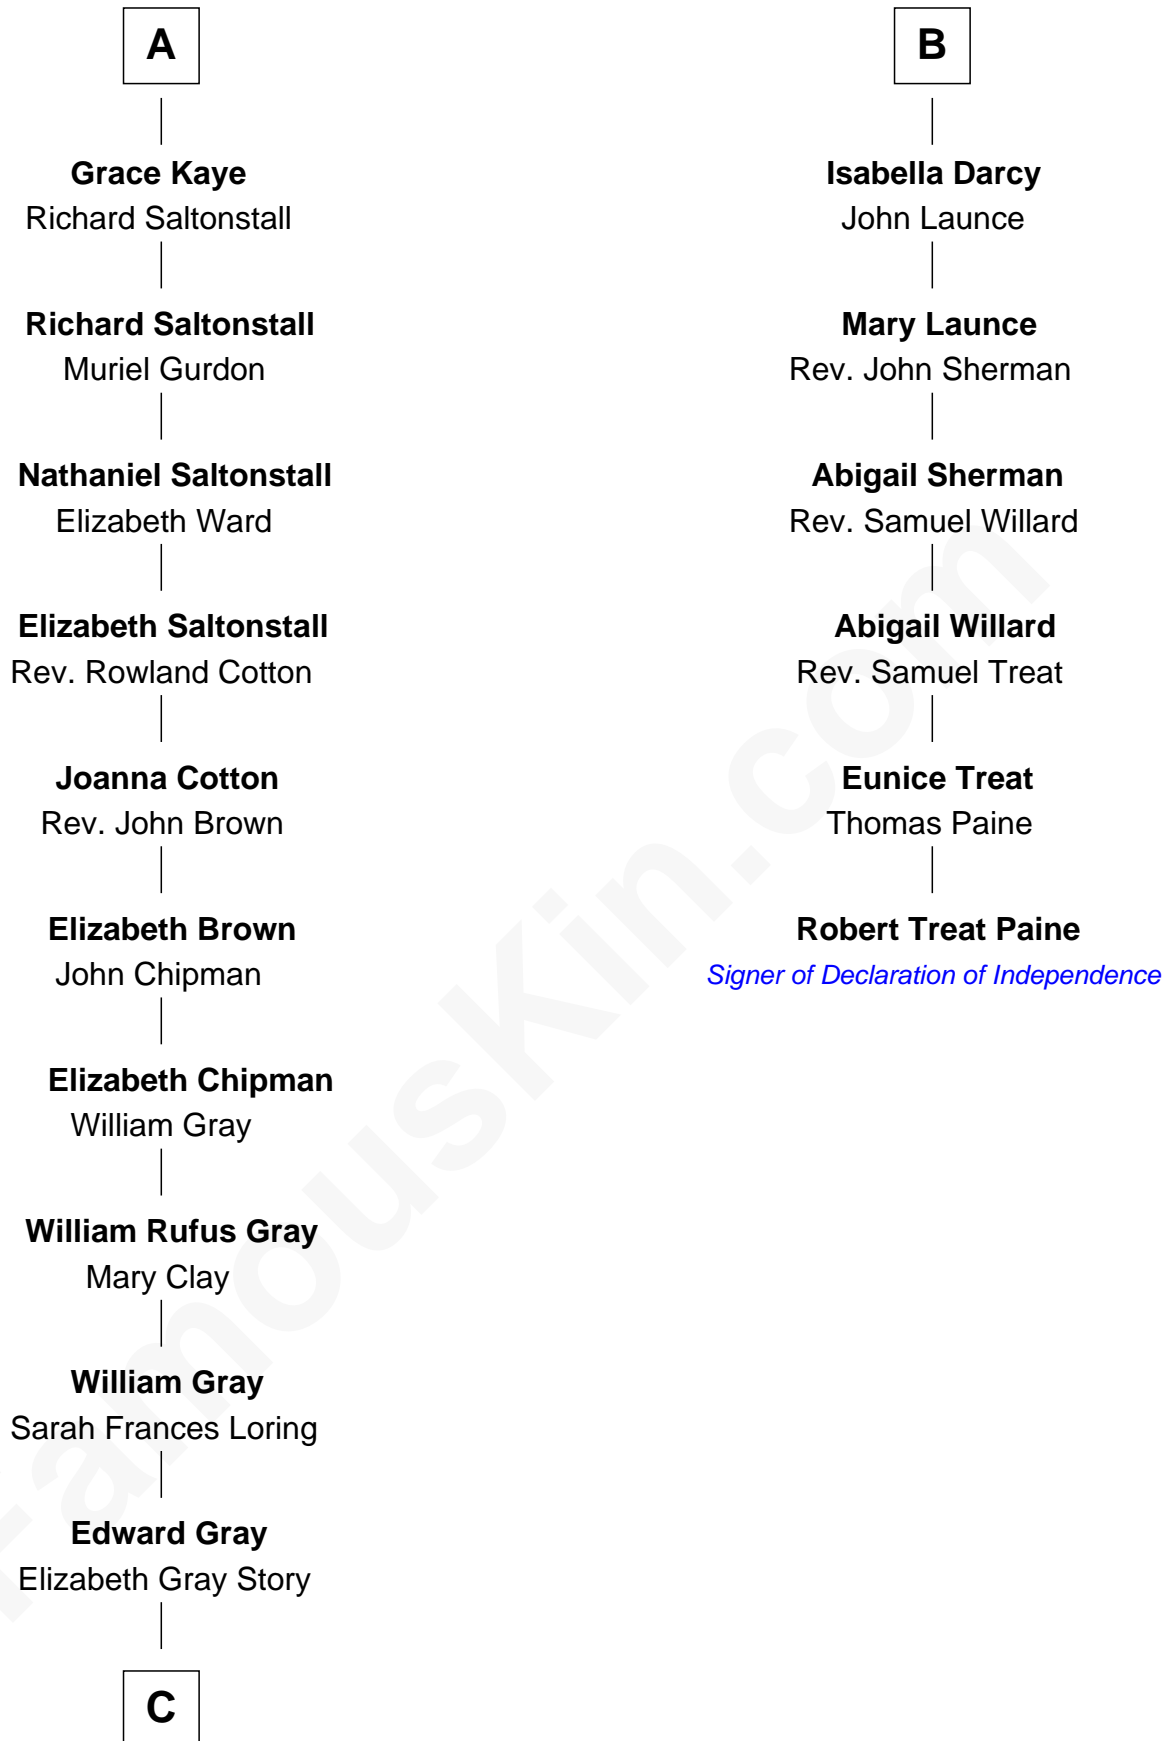

FamousKin.com

Relationship Chart of

Story Musgrave

NASA Astronaut

12th cousin 7 times removed of

Robert Treat Paine
Signer of the Declaration of Independence

C

Marguerite Gray
John Butler Swann

Marguerite Swann
Percy Musgrave

Story Musgrave
NASA Astronaut

FamousKin.com