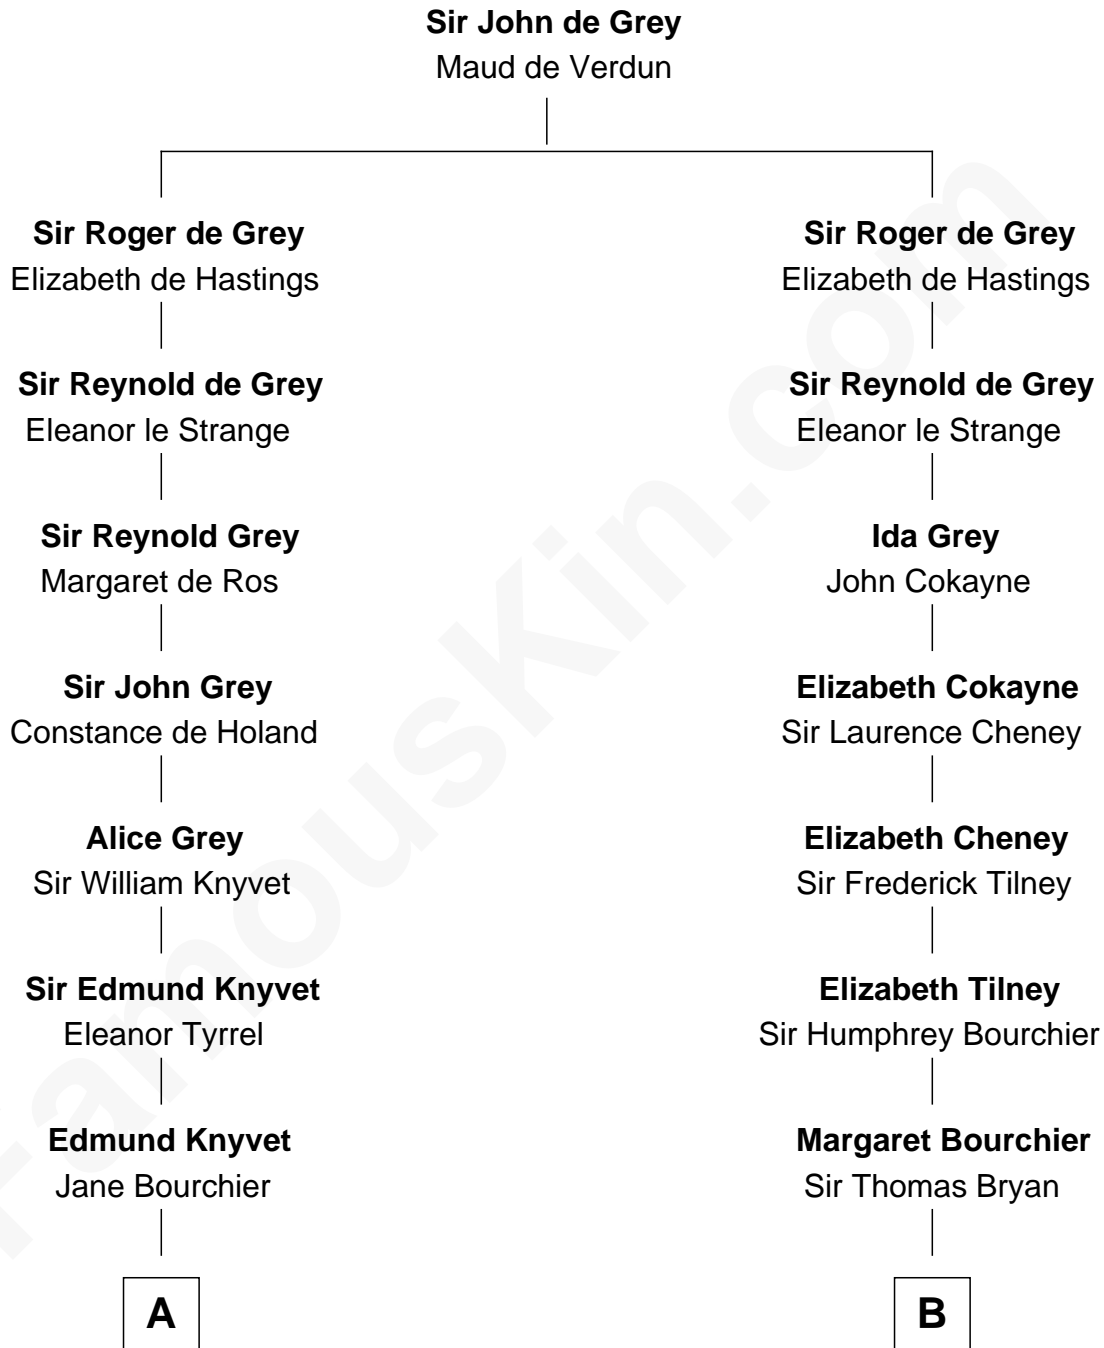

## Relationship Chart of

### Story Musgrave

NASA Astronaut

15th cousin 6 times removed of

**Robert Treat Paine**  
Signer of the Declaration of Independence

**C**

—  
**William Gray**  
Sarah Frances Loring

—  
**Edward Gray**  
Elizabeth Gray Story

—  
**Marguerite Gray**  
John Butler Swann

—  
**Marguerite Swann**  
Percy Musgrave

—  
**Story Musgrave**  
*NASA Astronaut*

FamousKin.com