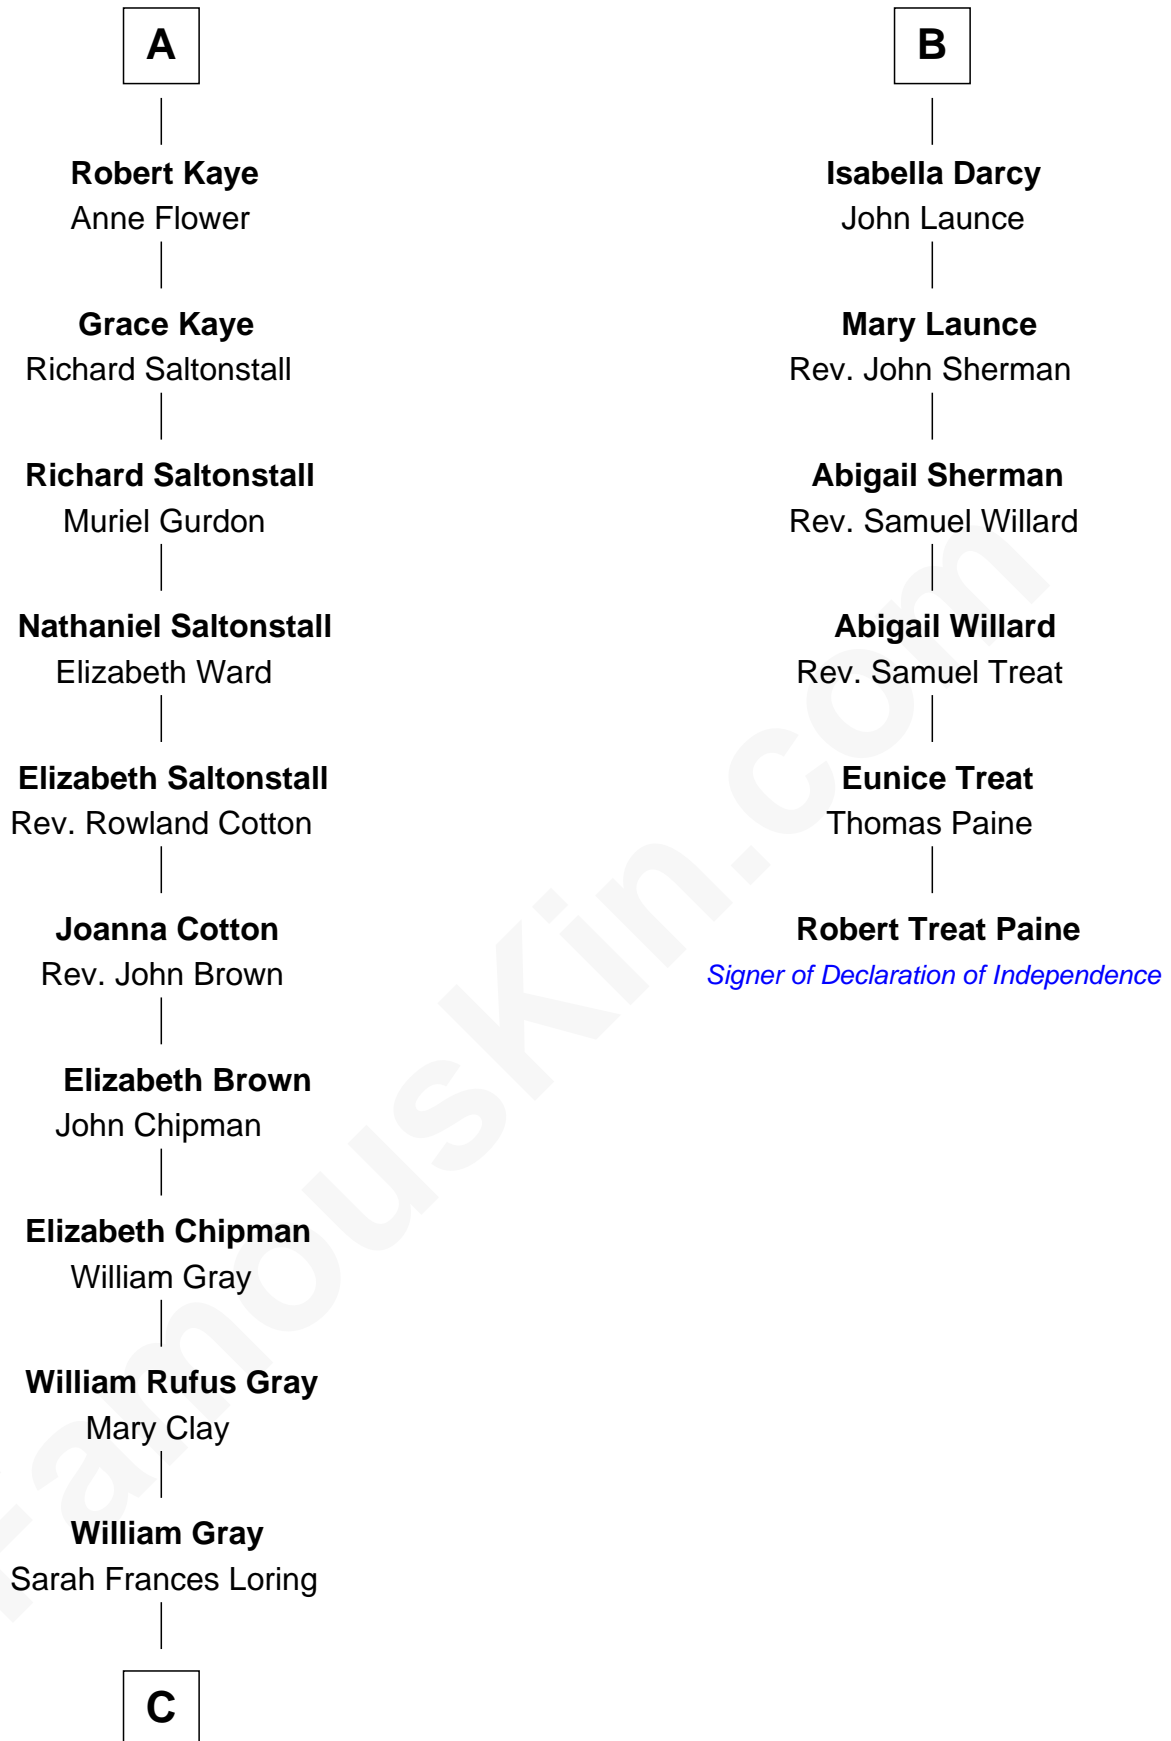

FamousKin.com
Relationship Chart of
Story Musgrave
NASA Astronaut

12th cousin 8 times removed of

Robert Treat Paine
Signer of the Declaration of Independence

C

—
Edward Gray
Elizabeth Gray Story

—
Marguerite Gray
John Butler Swann

—
Marguerite Swann
Percy Musgrave

—
Story Musgrave
NASA Astronaut

FamousKin.com