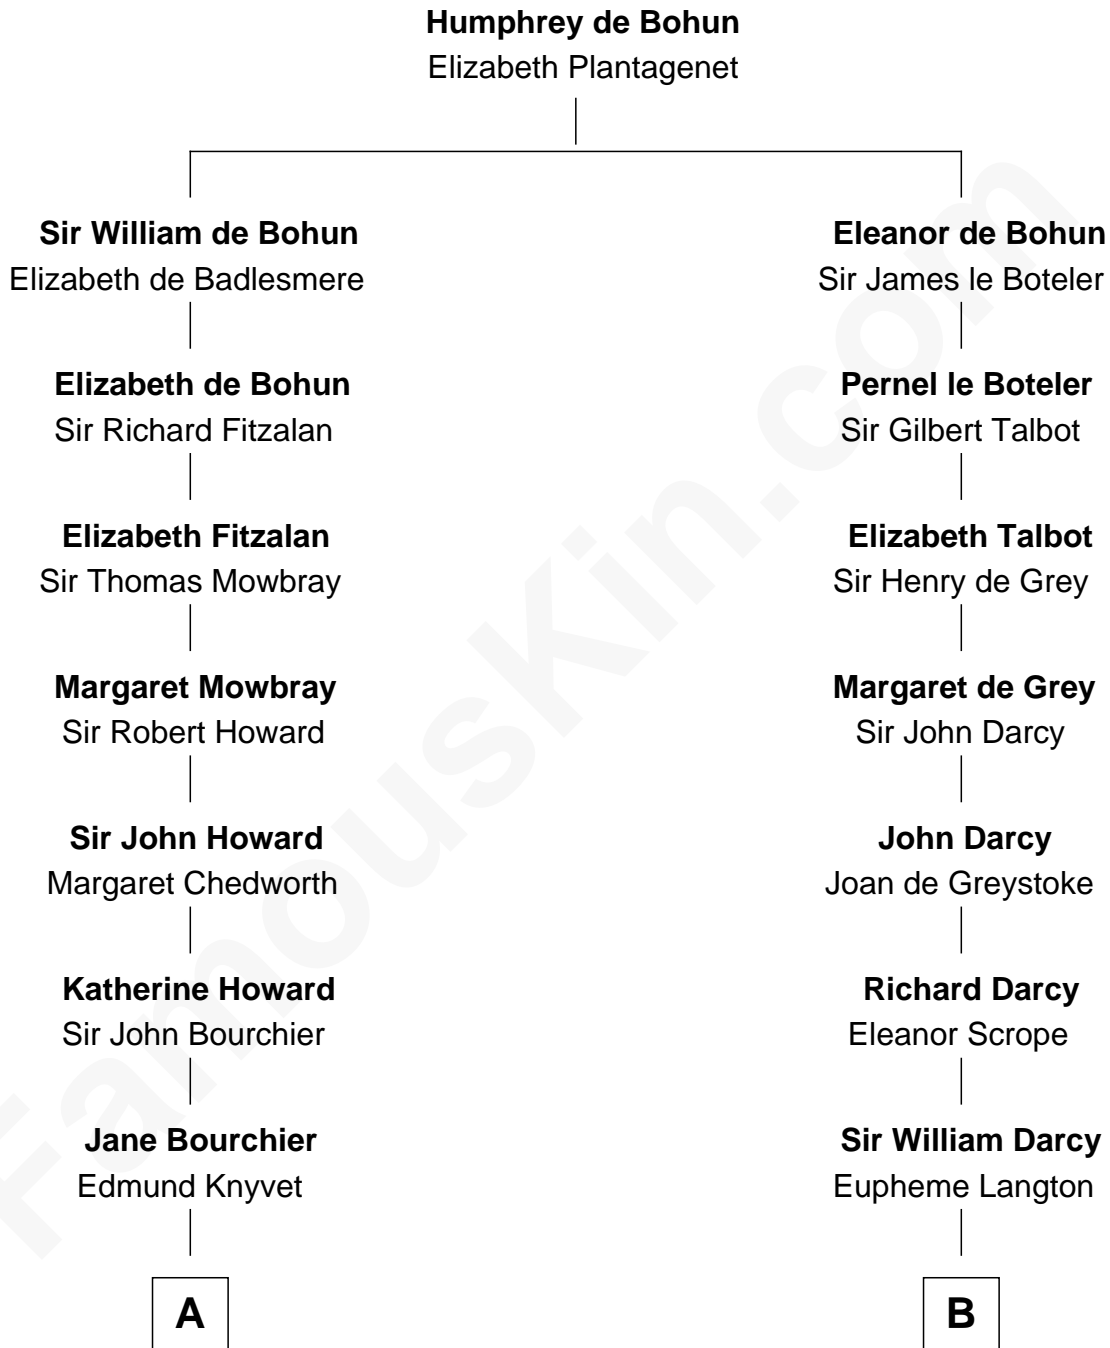

**FamousKin.com**  
**Relationship Chart of**  
**Story Musgrave**  
*NASA Astronaut*

15th cousin 6 times removed of

**Robert Treat Paine**  
*Signer of the Declaration of Independence*

**C**

—  
**William Gray**  
Sarah Frances Loring

—  
**Edward Gray**  
Elizabeth Gray Story

—  
**Marguerite Gray**  
John Butler Swann

—  
**Marguerite Swann**  
Percy Musgrave

—  
**Story Musgrave**  
*NASA Astronaut*

FamousKin.com