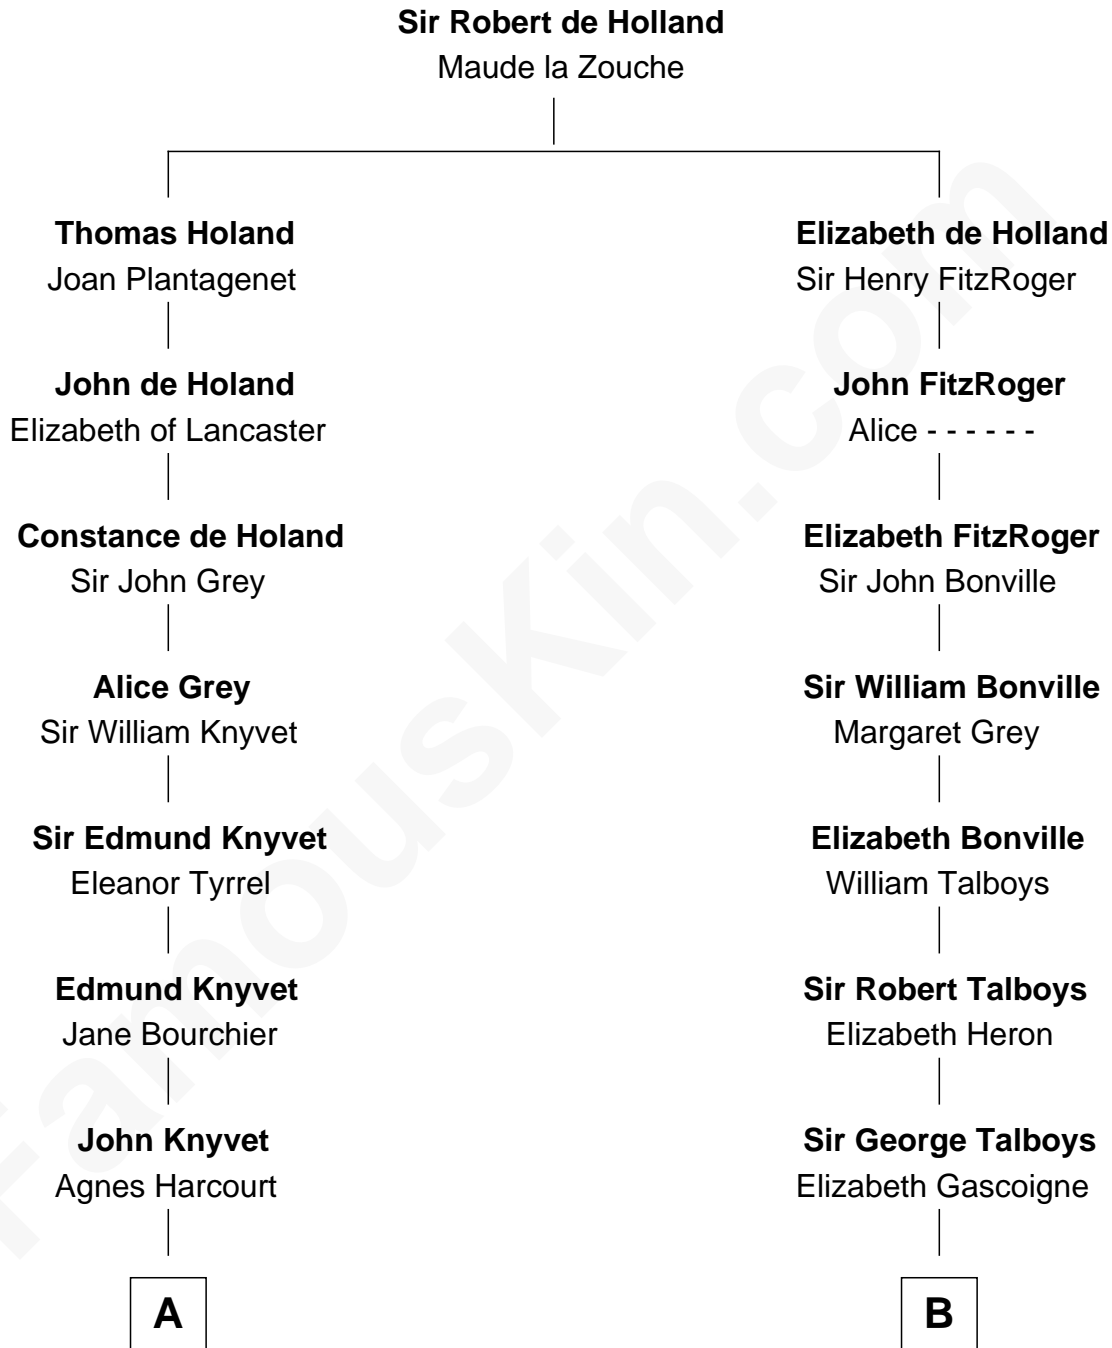

FamousKin.com

Relationship Chart of

Story Musgrave

NASA Astronaut

14th cousin 6 times removed of

Thomas Nelson
Signer of the Declaration of Independence

C

—
Edward Gray
Elizabeth Gray Story

—
Marguerite Gray
John Butler Swann

—
Marguerite Swann
Percy Musgrave

—
Story Musgrave
NASA Astronaut

FamousKin.com