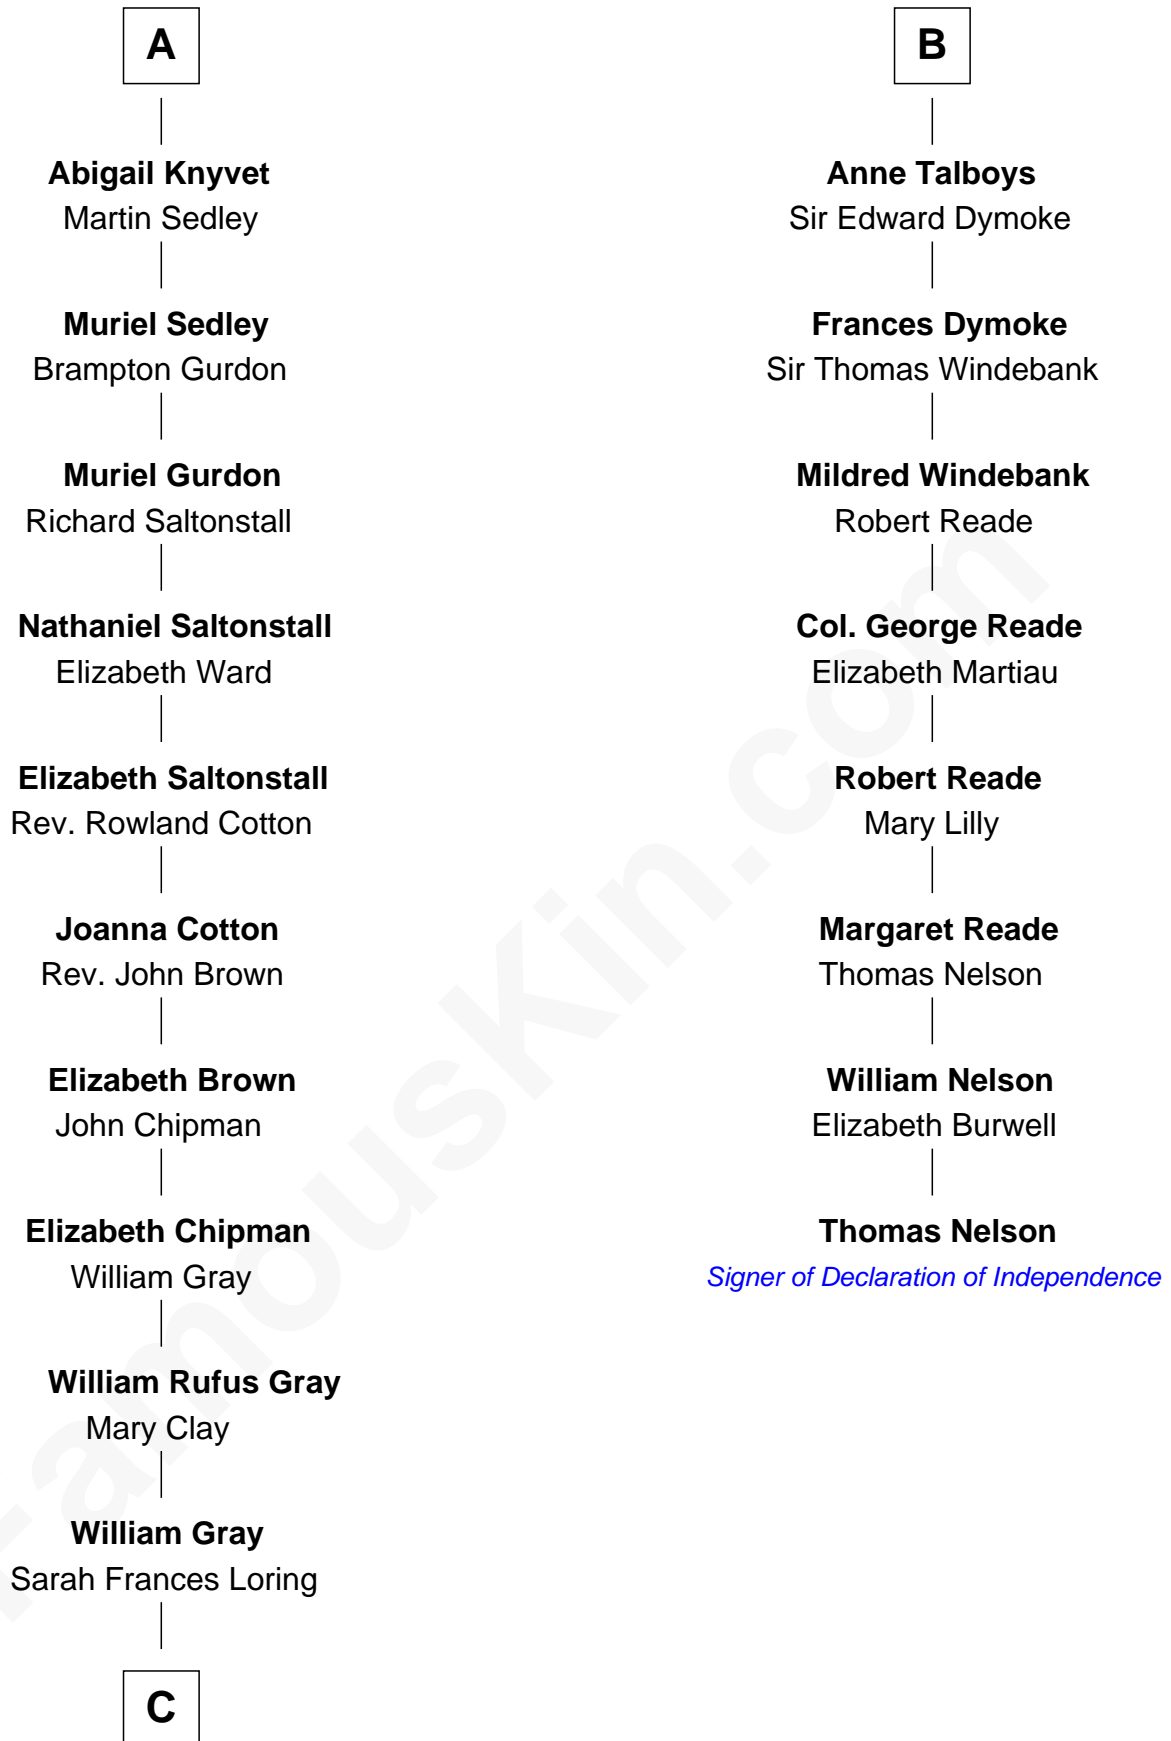

FamousKin.com

Relationship Chart of

Story Musgrave

NASA Astronaut

14th cousin 6 times removed of

Thomas Nelson
Signer of the Declaration of Independence

C

—
Edward Gray
Elizabeth Gray Story

—
Marguerite Gray
John Butler Swann

—
Marguerite Swann
Percy Musgrave

—
Story Musgrave
NASA Astronaut

FamousKin.com