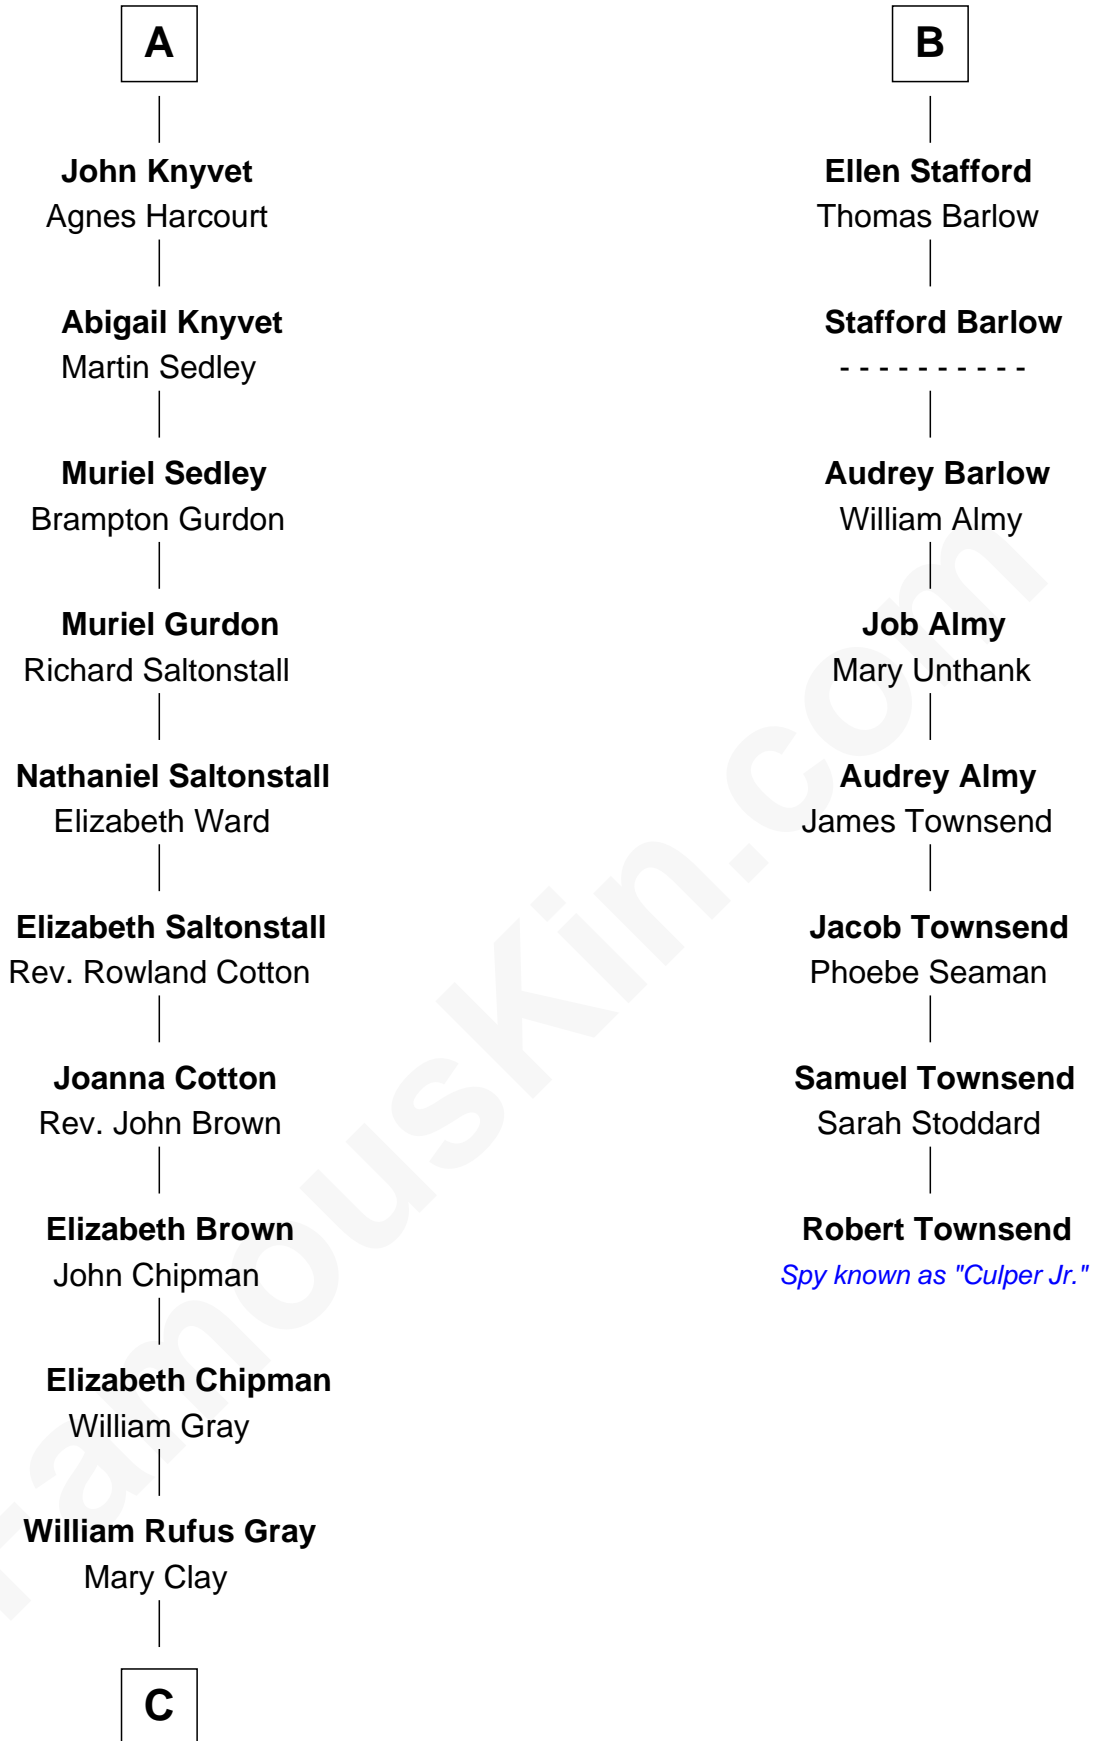

**FamousKin.com**  
**Relationship Chart of**  
**Story Musgrave**  
*NASA Astronaut*

14th cousin 7 times removed of

**Robert Townsend**

*Member of the Culper Spy Ring during the American Revolution*

**Sir Ralph Basset**

**Humphrey Stafford**

Katherine Fray

**Sir Humphrey Stafford**

Margaret Fogge

**Sir Humphrey Stafford**

Margaret Tame

**B**

**C**

—  
**William Gray**  
Sarah Frances Loring

—  
**Edward Gray**  
Elizabeth Gray Story

—  
**Marguerite Gray**  
John Butler Swann

—  
**Marguerite Swann**  
Percy Musgrave

—  
**Story Musgrave**  
*NASA Astronaut*