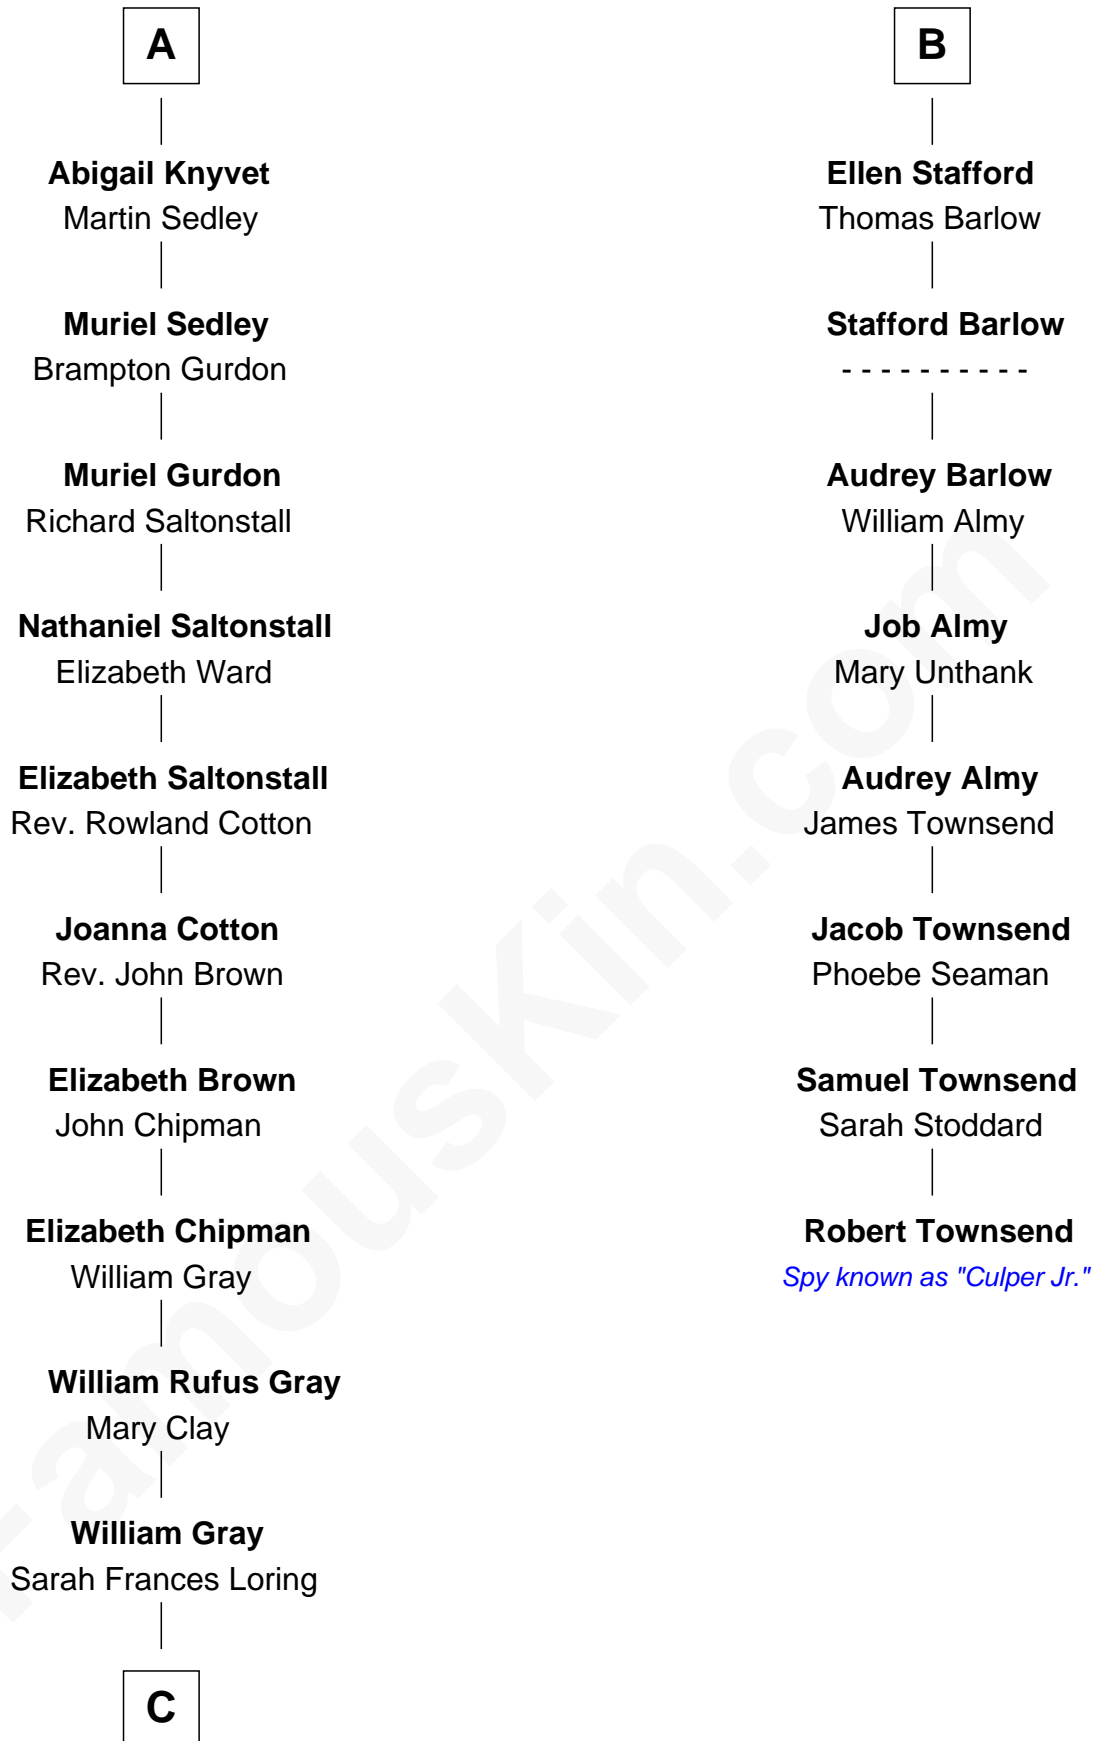

FamousKin.com
Relationship Chart of
Story Musgrave
NASA Astronaut

14th cousin 6 times removed of

Robert Townsend

Member of the Culper Spy Ring during the American Revolution

C

—
Edward Gray
Elizabeth Gray Story

—
Marguerite Gray
John Butler Swann

—
Marguerite Swann
Percy Musgrave

—
Story Musgrave
NASA Astronaut

FamousKin.com