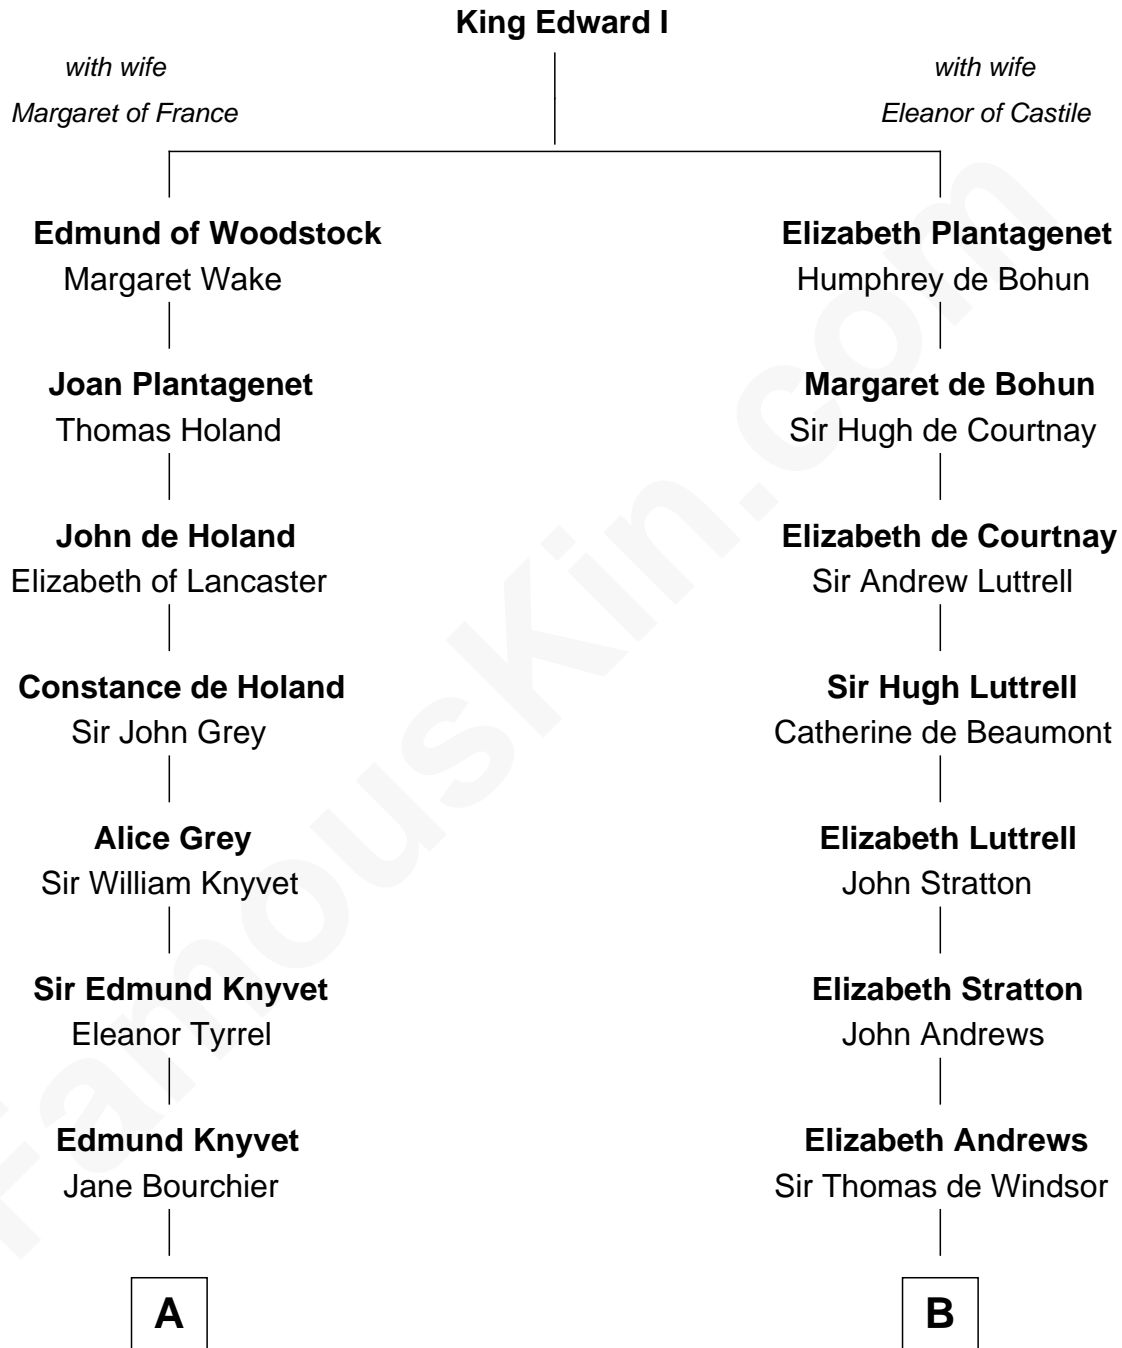

FamousKin.com
Relationship Chart of
Story Musgrave
NASA Astronaut

14th cousin 7 times removed of

Caleb Brewster

Member of the Culper Spy Ring during the American Revolution

C

—
William Gray
Sarah Frances Loring

—
Edward Gray
Elizabeth Gray Story

—
Marguerite Gray
John Butler Swann

—
Marguerite Swann
Percy Musgrave

—
Story Musgrave
NASA Astronaut