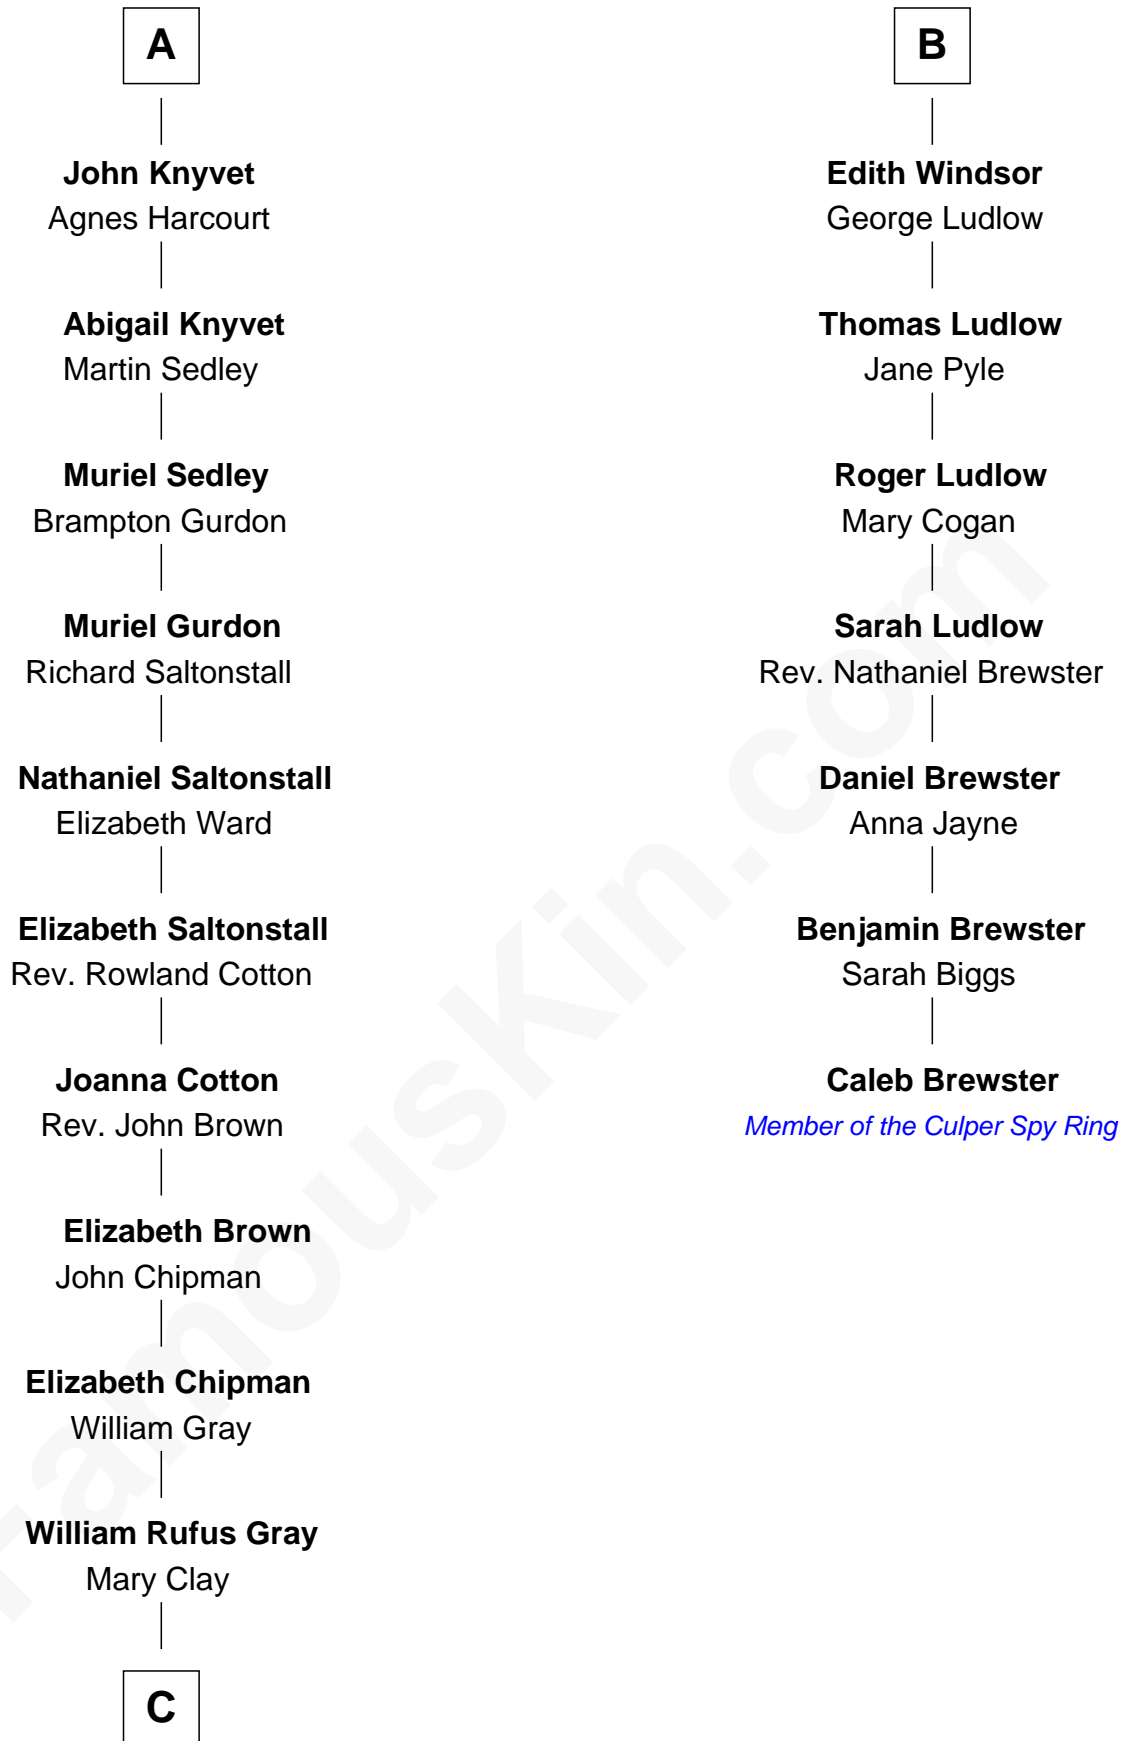

FamousKin.com
Relationship Chart of
Story Musgrave
NASA Astronaut

13th cousin 8 times removed of

Caleb Brewster

Member of the Culper Spy Ring during the American Revolution

Humphrey de Bohun
 Elizabeth Plantagenet

Sir Hugh Luttrell
 Catherine de Beaumont

Margaret Mowbray
 Sir Robert Howard

Elizabeth Luttrell
 John Stratton

Sir John Howard
 Margaret Chedworth

Elizabeth Stratton
 John Andrews

Katherine Howard
 Sir John Bouchier

Elizabeth Andrews
 Sir Thomas de Windsor

Jane Bouchier
 Edmund Knyvet

Sir Andrews de Windsor
 Elizabeth Blount

A

B

C

—
William Gray
Sarah Frances Loring

—
Edward Gray
Elizabeth Gray Story