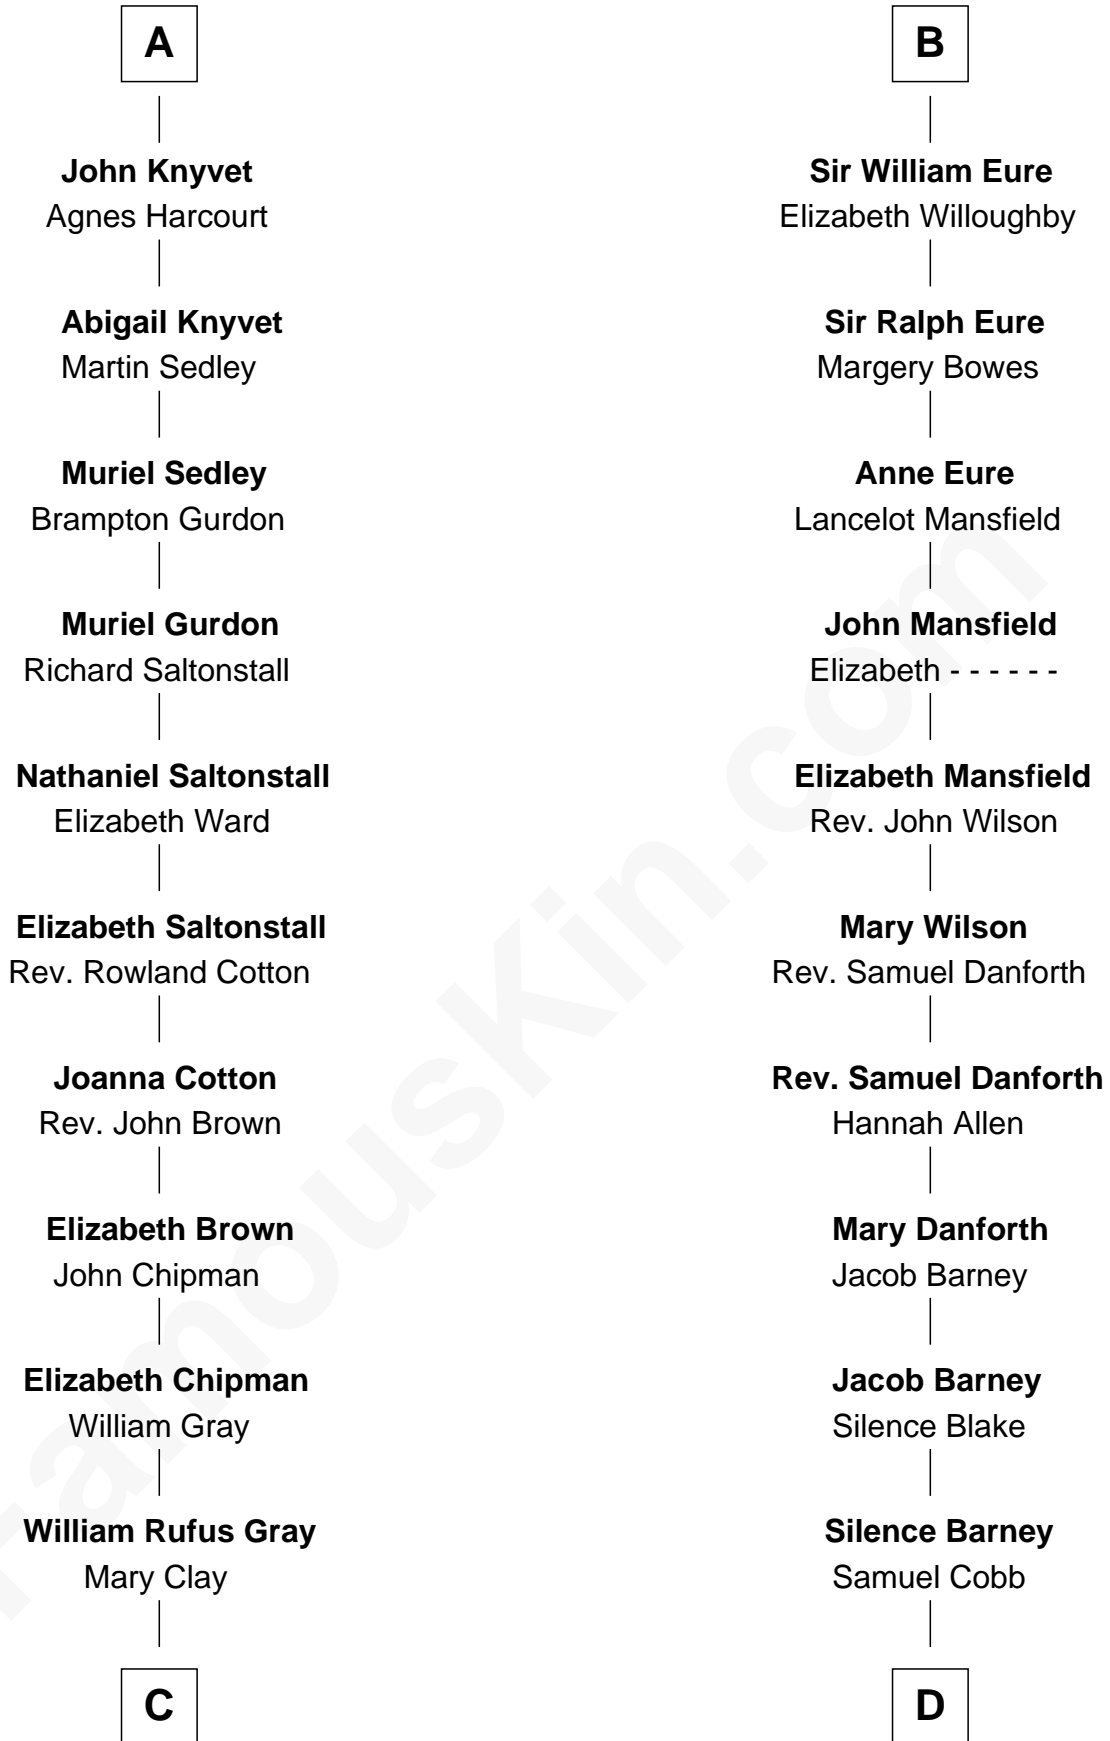

FamousKin.com Relationship Chart of

Story Musgrave

NASA Astronaut

21st cousin of

Sandra Day O'Connor

First Female U.S. Supreme Court Justice

William III of Hainault

Jeanne of Valois

Philippa of Hainault
Edward III, King of England

John of Gaunt
Blanche of Lancaster

Elizabeth of Lancaster
John de Holand

Constance de Holand
Sir John Grey

Alice Grey
Sir William Knyvet

Sir Edmund Knyvet
Eleanor Tyrrel

Edmund Knyvet
Jane Bouchier

A

Philippa of Hainault
Edward III, King of England

John of Gaunt
Katherine Roet

Joan Beaufort
Sir Robert de Ferrers

Elizabeth Ferrers
Sir John de Greystoke

Eleanor Greystoke
Sir Ralph Eure

Sir William Eure
Margaret Constable

Sir Ralph Eure
Muriel Hastings

B

C

William Gray
Sarah Frances Loring

Edward Gray
Elizabeth Gray Story

Marguerite Gray
John Butler Swann

Marguerite Swann
Percy Musgrave