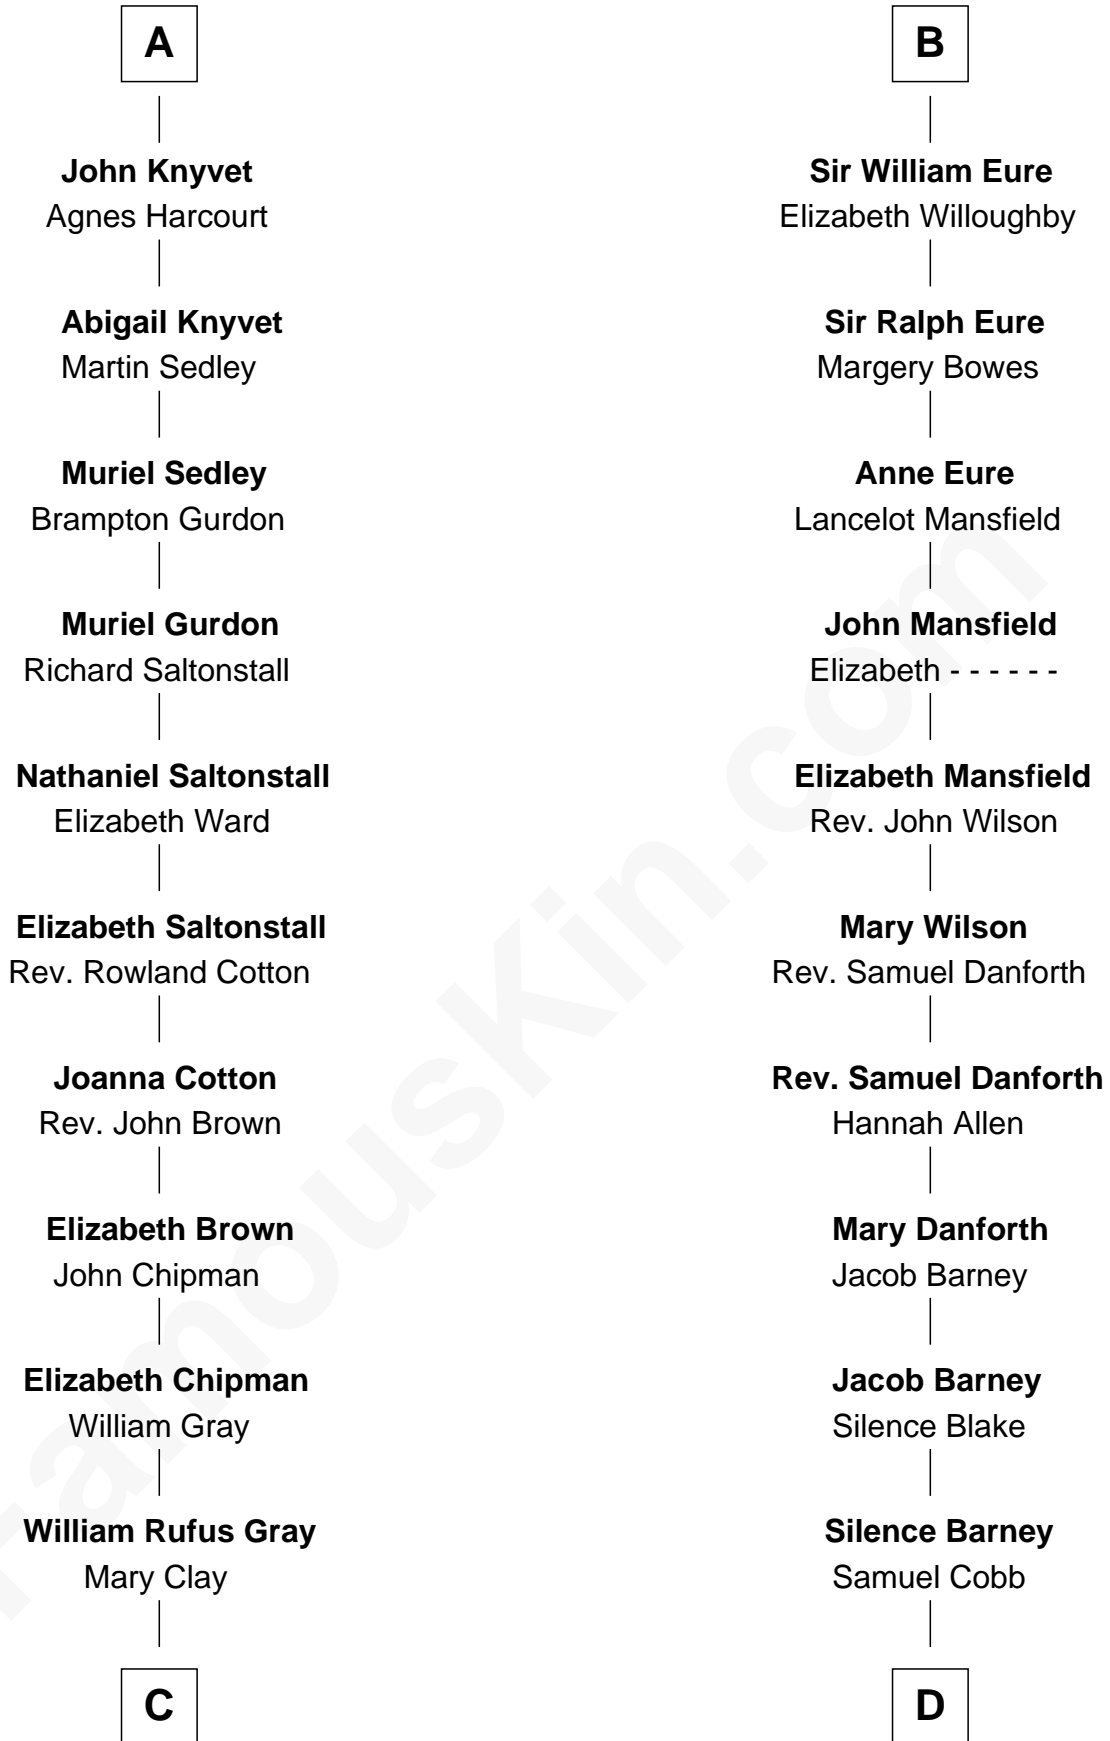

# FamousKin.com Relationship Chart of

**Story Musgrave**

*NASA Astronaut*

21st cousin of

**Sandra Day O'Connor**

*First Female U.S. Supreme Court Justice*

**C**

**William Gray**  
Sarah Frances Loring

**Edward Gray**  
Elizabeth Gray Story

**Marguerite Gray**  
John Butler Swann

**Marguerite Swann**  
Percy Musgrave

**Story Musgrave**  
*NASA Astronaut*

**D**

**Lettice Carlyle Cobb**  
Luke Day

**Hollis Day**  
Eliza L. Flanders

**Henry Clay Day**  
Alice Edith Hilton

**Henry R. Day**  
Ada Mae Wilkey

**Sandra Day O'Connor**  
*U.S. Supreme Court Justice*