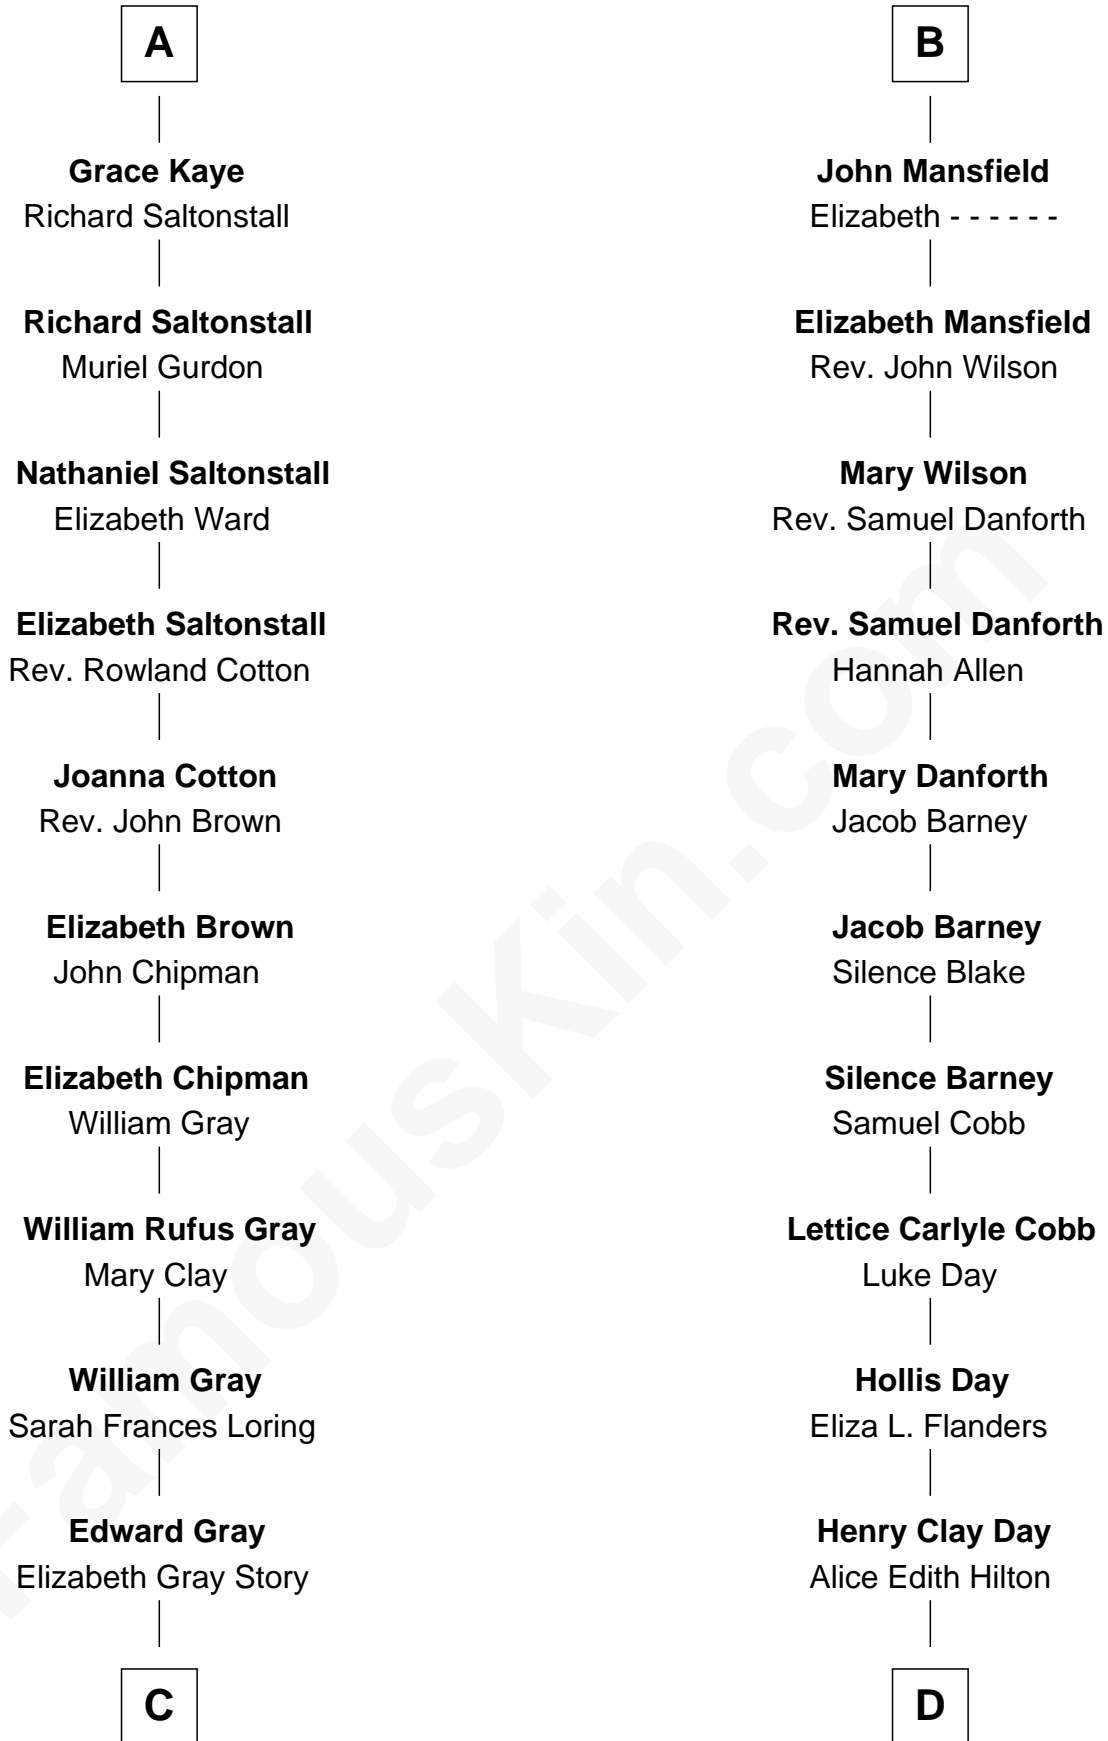

# FamousKin.com Relationship Chart of

**Story Musgrave**

*NASA Astronaut*

18th cousin 1 time removed of

**Sandra Day O'Connor**

*First Female U.S. Supreme Court Justice*

**C**

**Marguerite Gray**  
John Butler Swann

**Marguerite Swann**  
Percy Musgrave

**Story Musgrave**  
*NASA Astronaut*

**D**

**Henry R. Day**  
Ada Mae Wilkey

**Sandra Day O'Connor**  
*U.S. Supreme Court Justice*

FamousKin.com