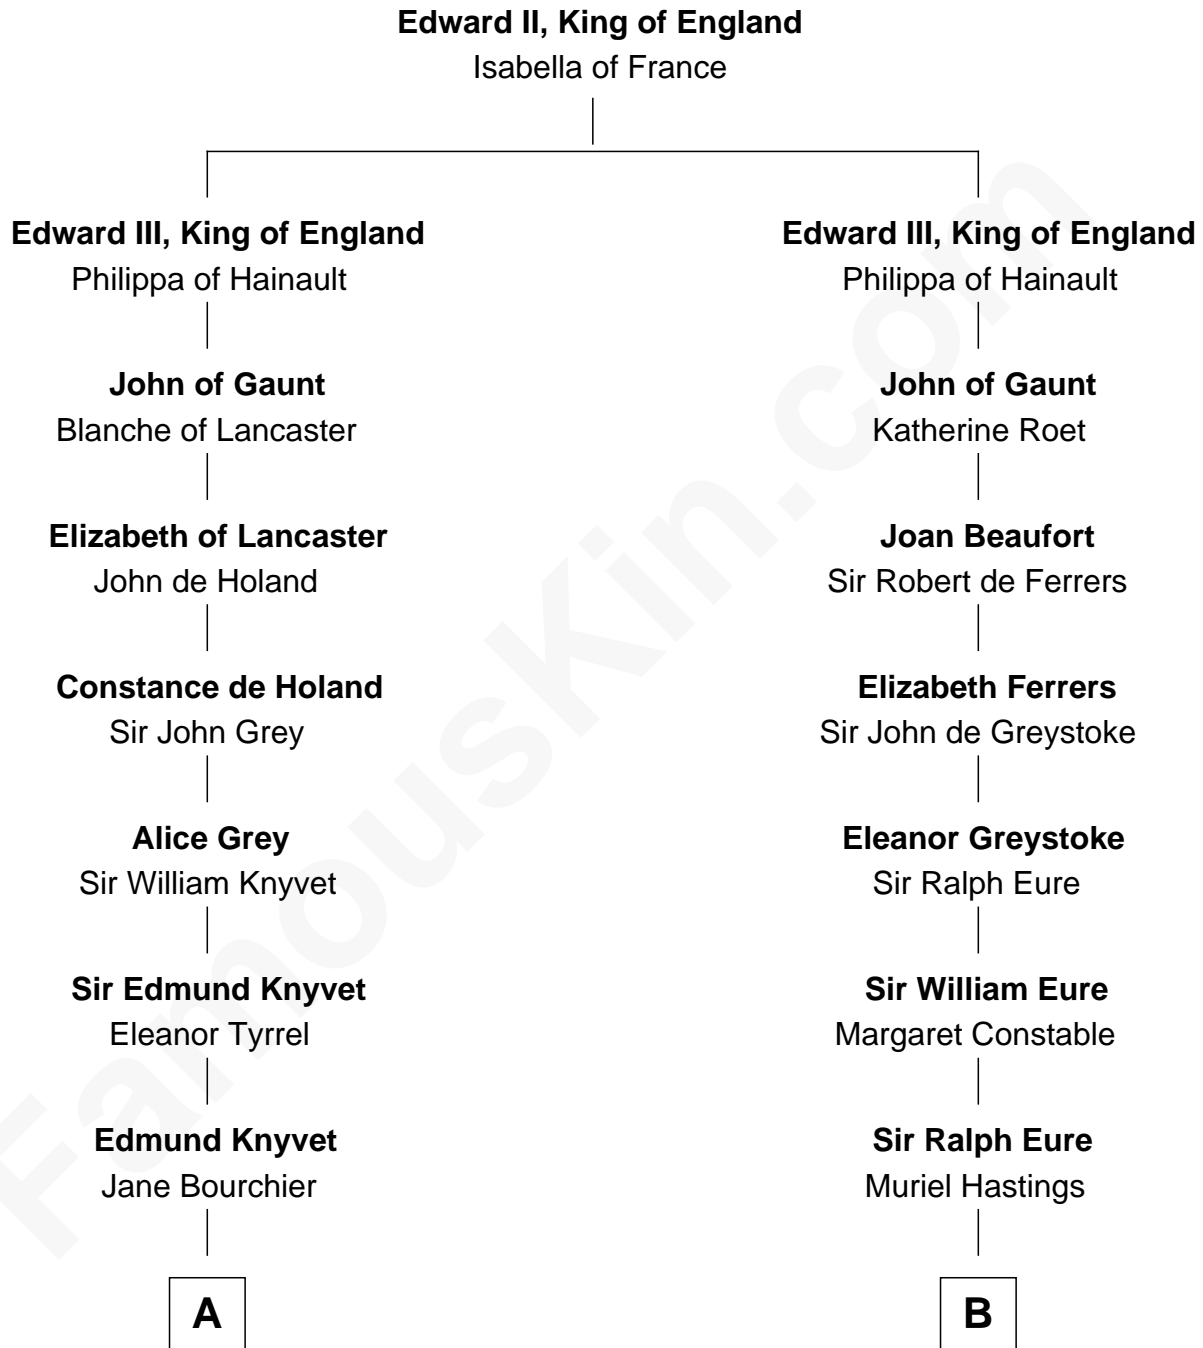

FamousKin.com Relationship Chart of

Story Musgrave

NASA Astronaut

21st cousin of

Sandra Day O'Connor

First Female U.S. Supreme Court Justice

C

William Gray
Sarah Frances Loring

Edward Gray
Elizabeth Gray Story

Marguerite Gray
John Butler Swann

Marguerite Swann
Percy Musgrave

Story Musgrave
NASA Astronaut

D

Lettice Carlyle Cobb
Luke Day

Hollis Day
Eliza L. Flanders

Henry Clay Day
Alice Edith Hilton