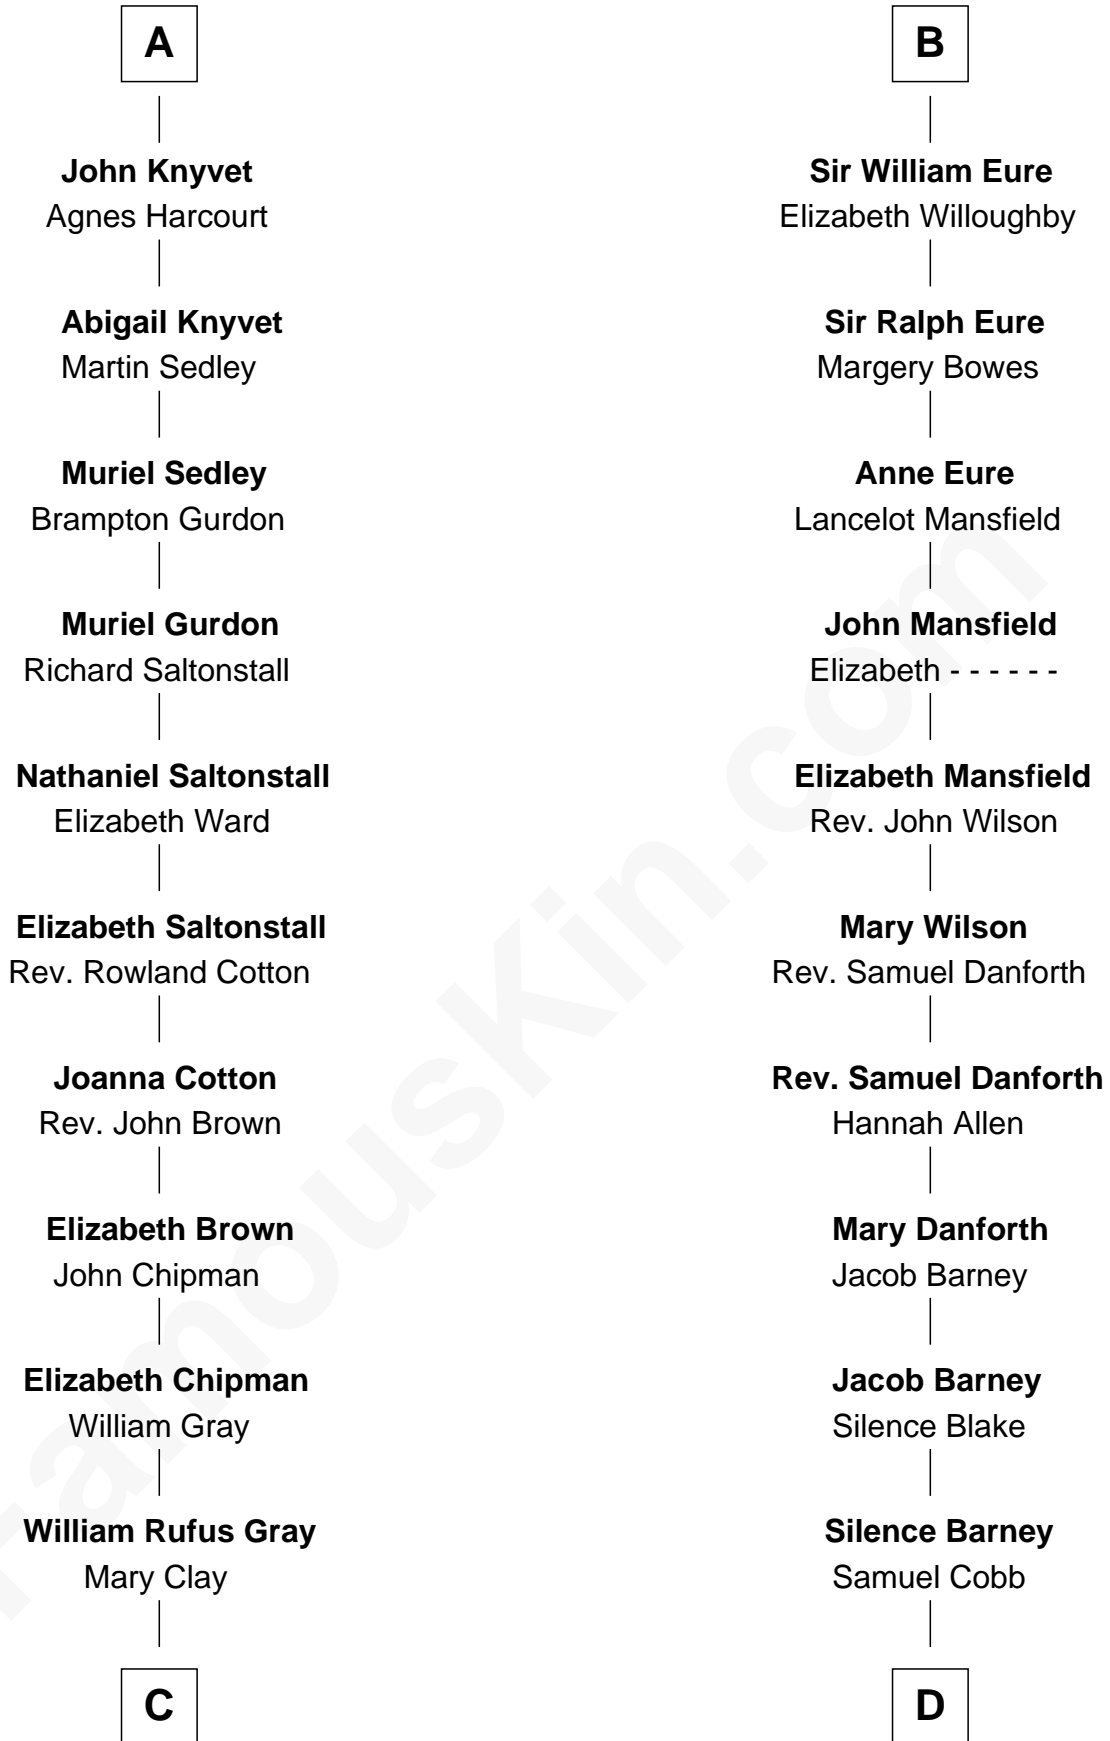

FamousKin.com Relationship Chart of

Story Musgrave

NASA Astronaut

21st cousin of

Sandra Day O'Connor

First Female U.S. Supreme Court Justice

C

William Gray
Sarah Frances Loring

Edward Gray
Elizabeth Gray Story

Marguerite Gray
John Butler Swann

Marguerite Swann
Percy Musgrave

Story Musgrave
NASA Astronaut

D

Lettice Carlyle Cobb
Luke Day

Hollis Day
Eliza L. Flanders

Henry Clay Day
Alice Edith Hilton