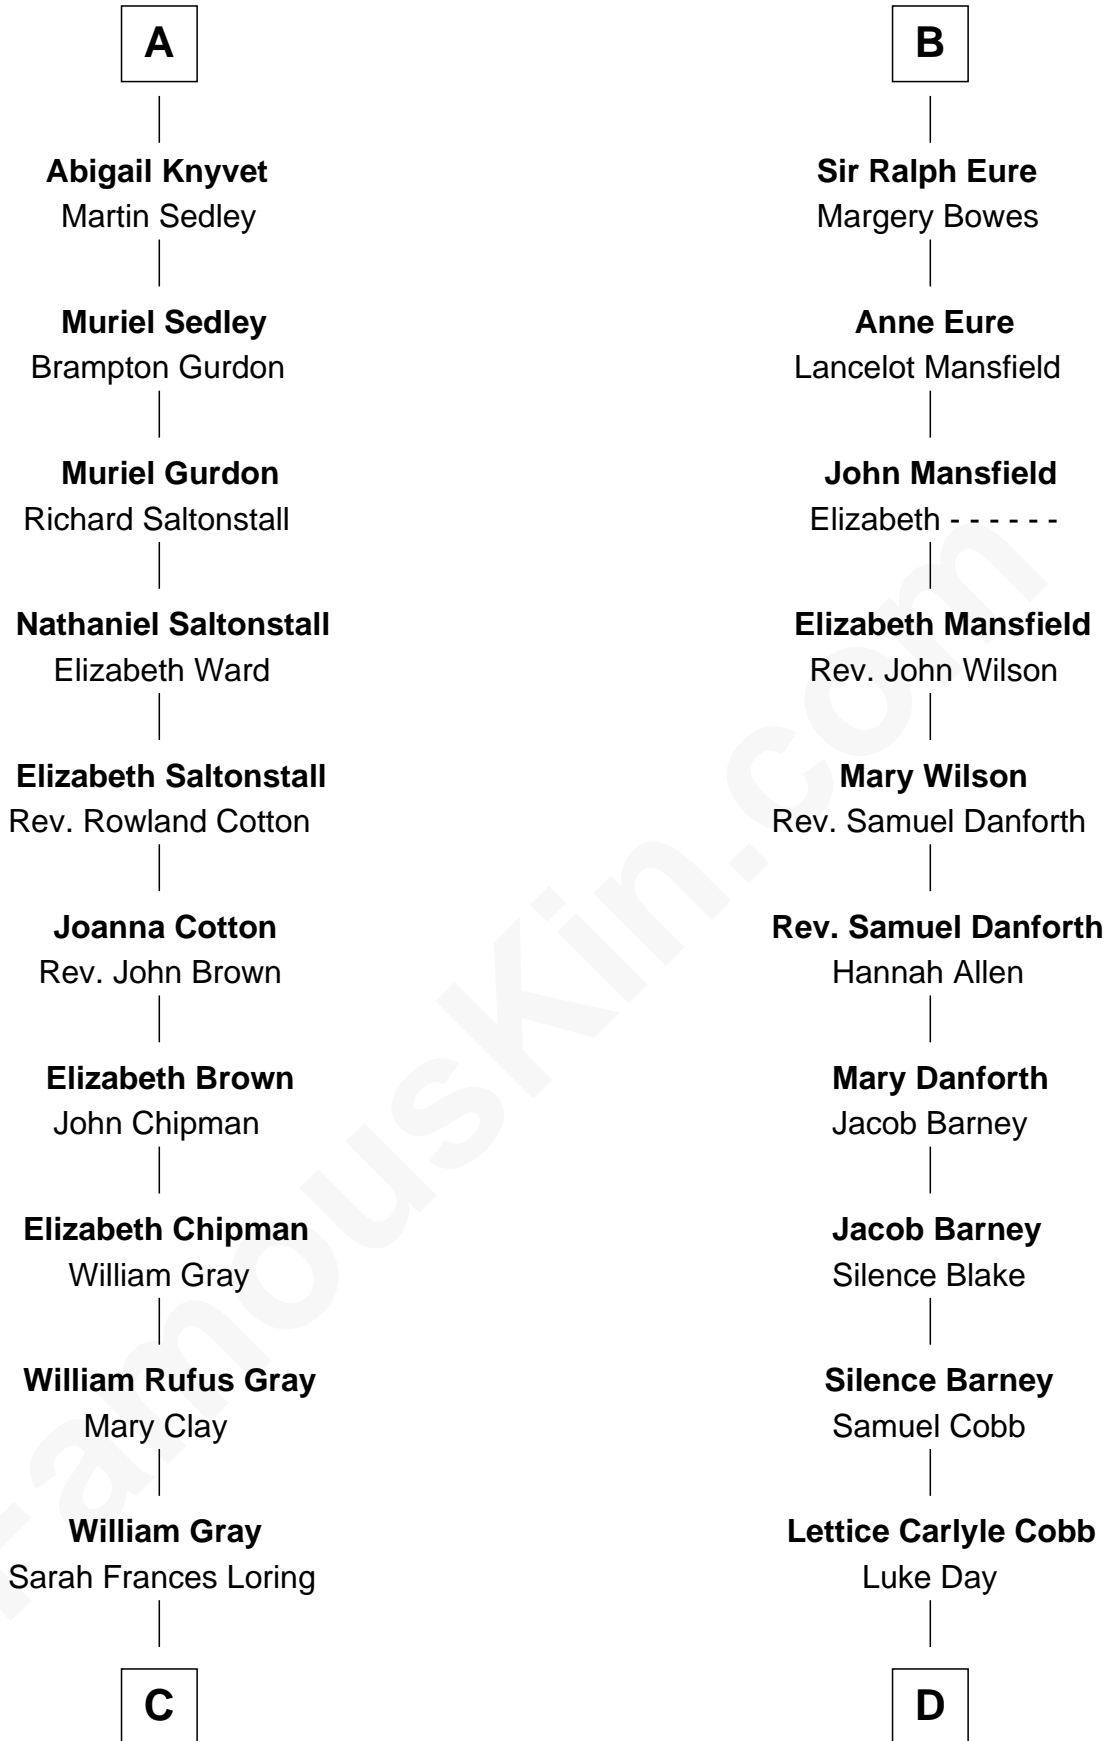

FamousKin.com Relationship Chart of

Story Musgrave

NASA Astronaut

20th cousin of

Sandra Day O'Connor

First Female U.S. Supreme Court Justice

C

Edward Gray
Elizabeth Gray Story

Marguerite Gray
John Butler Swann

Marguerite Swann
Percy Musgrave

Story Musgrave
NASA Astronaut

D

Hollis Day
Eliza L. Flanders

Henry Clay Day
Alice Edith Hilton

Henry R. Day
Ada Mae Wilkey

Sandra Day O'Connor
U.S. Supreme Court Justice