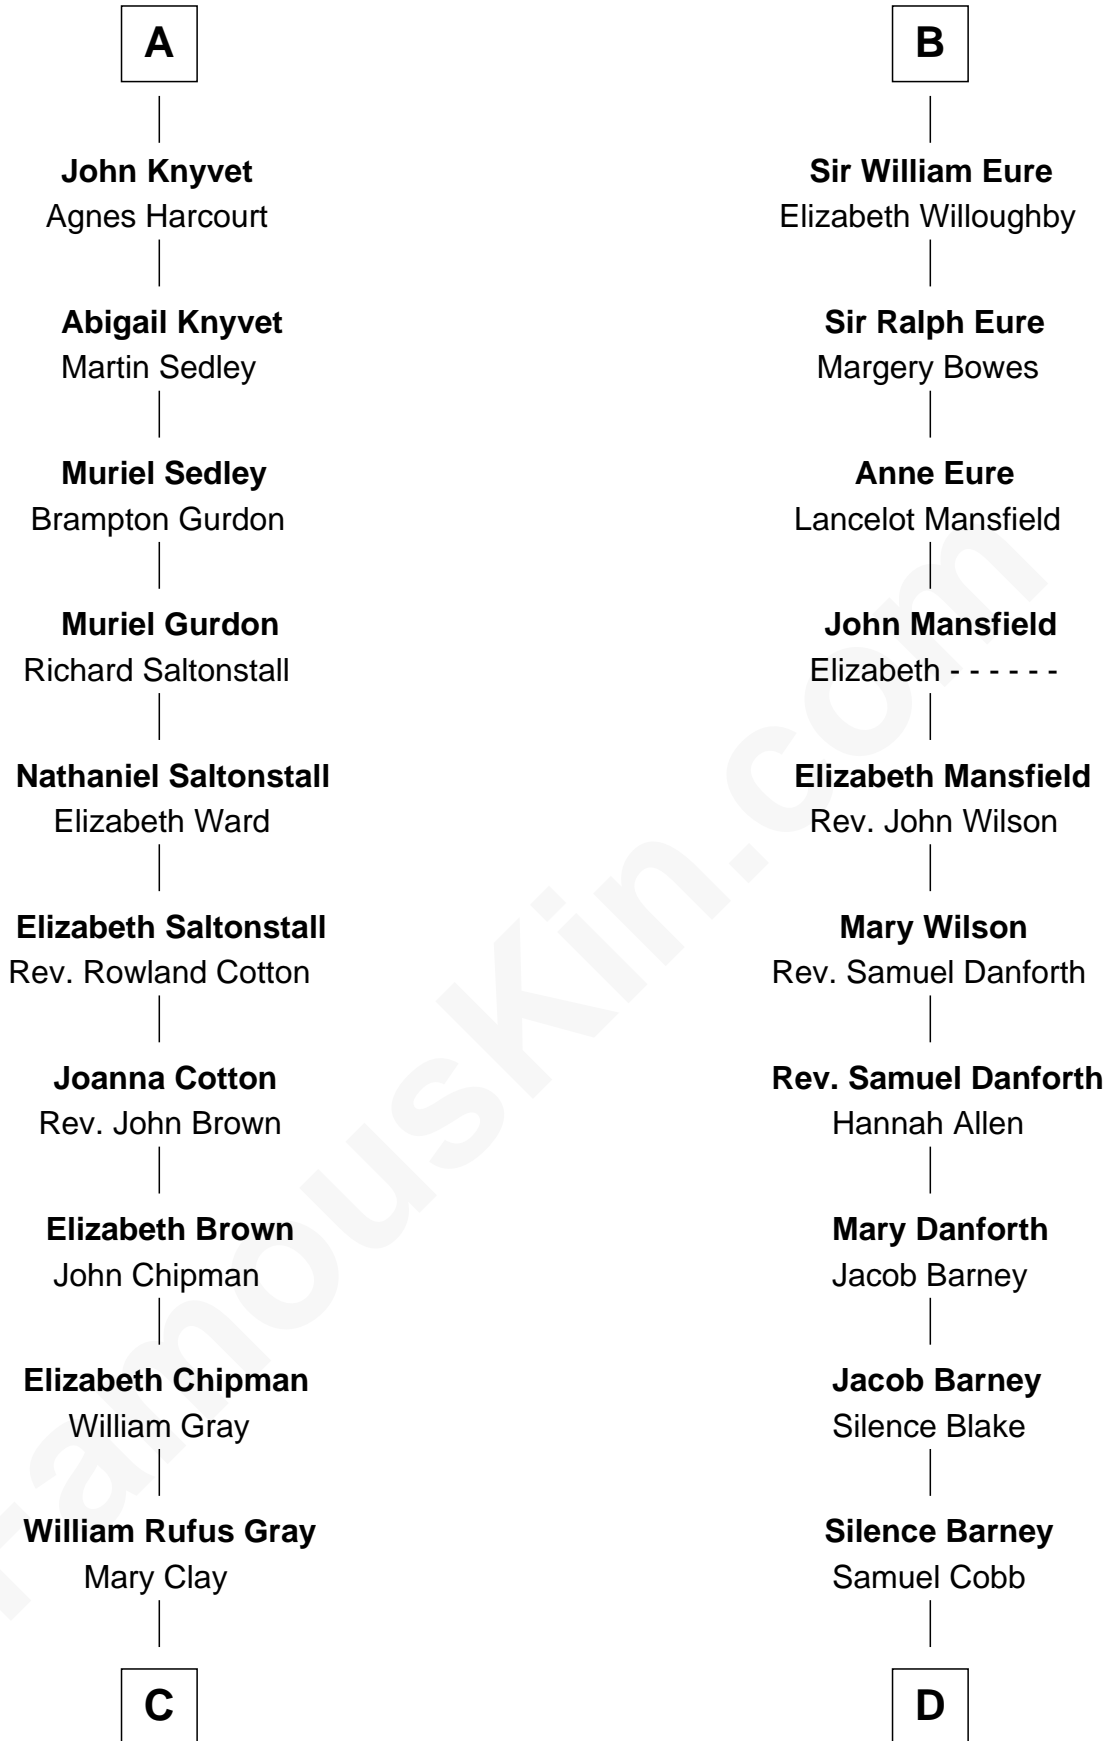

Sir John Hastings

Sir Hugh Hastings

Anne Gascoigne

Muriel Hastings

Sir Ralph Eure

B

C

William Gray
Sarah Frances Loring

Edward Gray
Elizabeth Gray Story

Marguerite Gray
John Butler Swann

Marguerite Swann
Percy Musgrave

Story Musgrave
NASA Astronaut

D

Lettice Carlyle Cobb
Luke Day

Hollis Day
Eliza L. Flanders

Henry Clay Day
Alice Edith Hilton