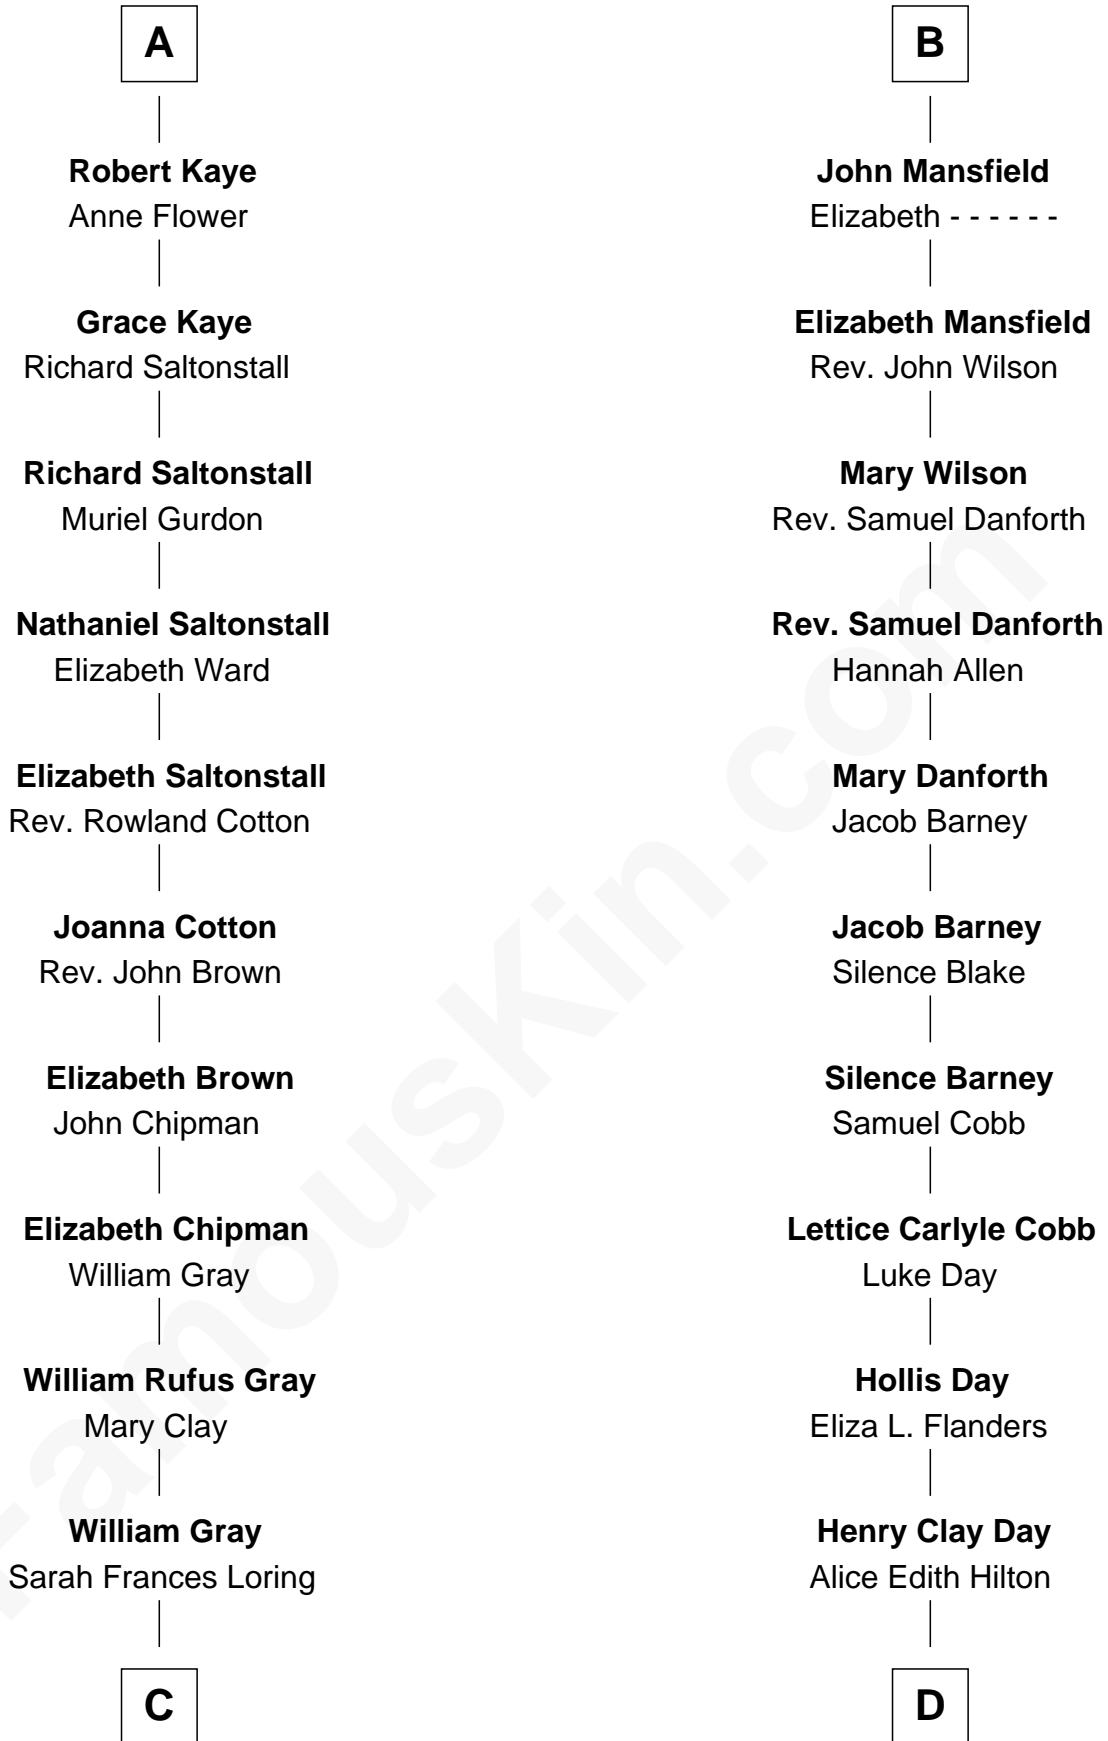

**FamousKin.com**  
**Relationship Chart of**  
**Story Musgrave**  
*NASA Astronaut*

**18th cousin 2 times removed of**  
**Sandra Day O'Connor**  
*First Female U.S. Supreme Court Justice*

**C**

**Edward Gray**  
Elizabeth Gray Story

**Marguerite Gray**  
John Butler Swann

**Marguerite Swann**  
Percy Musgrave

**Story Musgrave**  
*NASA Astronaut*

**D**

**Henry R. Day**  
Ada Mae Wilkey

**Sandra Day O'Connor**  
*U.S. Supreme Court Justice*