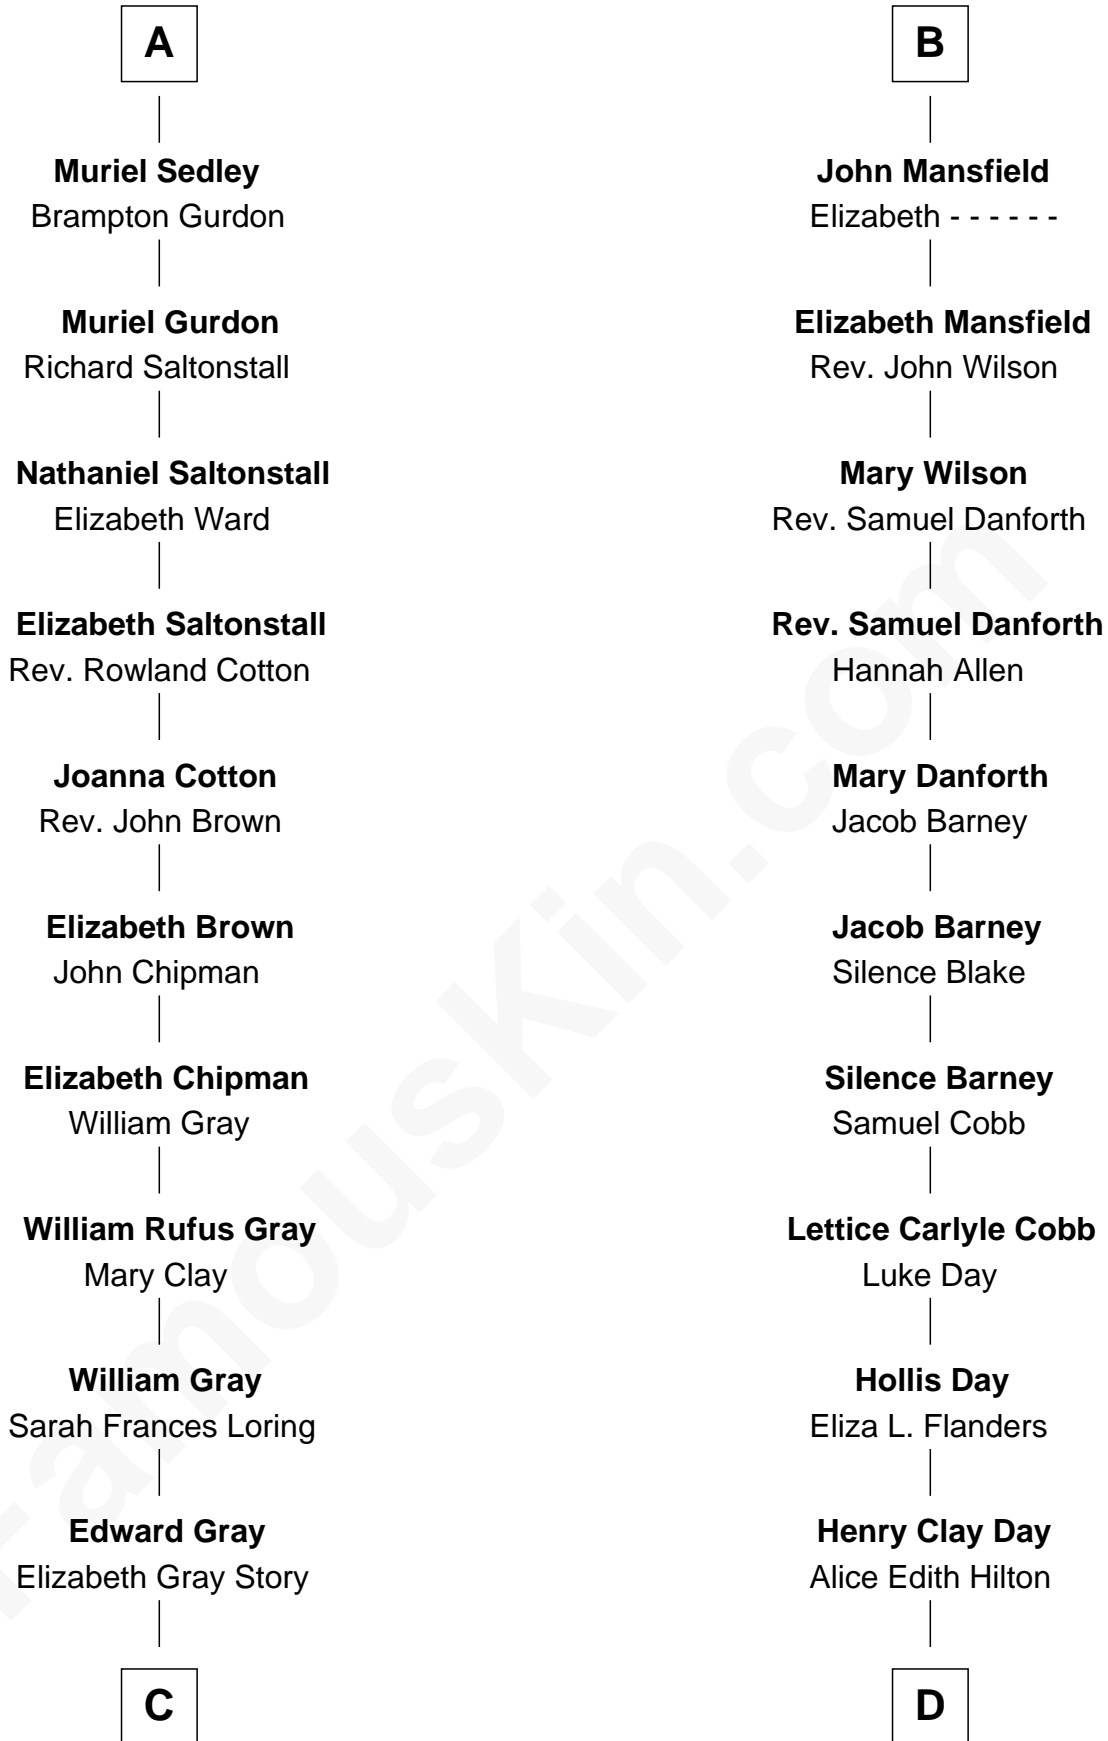

**FamousKin.com**  
**Relationship Chart of**  
**Story Musgrave**  
*NASA Astronaut*

18th cousin 1 time removed of  
**Sandra Day O'Connor**  
*First Female U.S. Supreme Court Justice*

**C**

**Marguerite Gray**  
John Butler Swann

**Marguerite Swann**  
Percy Musgrave

**Story Musgrave**  
*NASA Astronaut*

**D**

**Henry R. Day**  
Ada Mae Wilkey

**Sandra Day O'Connor**  
*U.S. Supreme Court Justice*

FamousKin.com