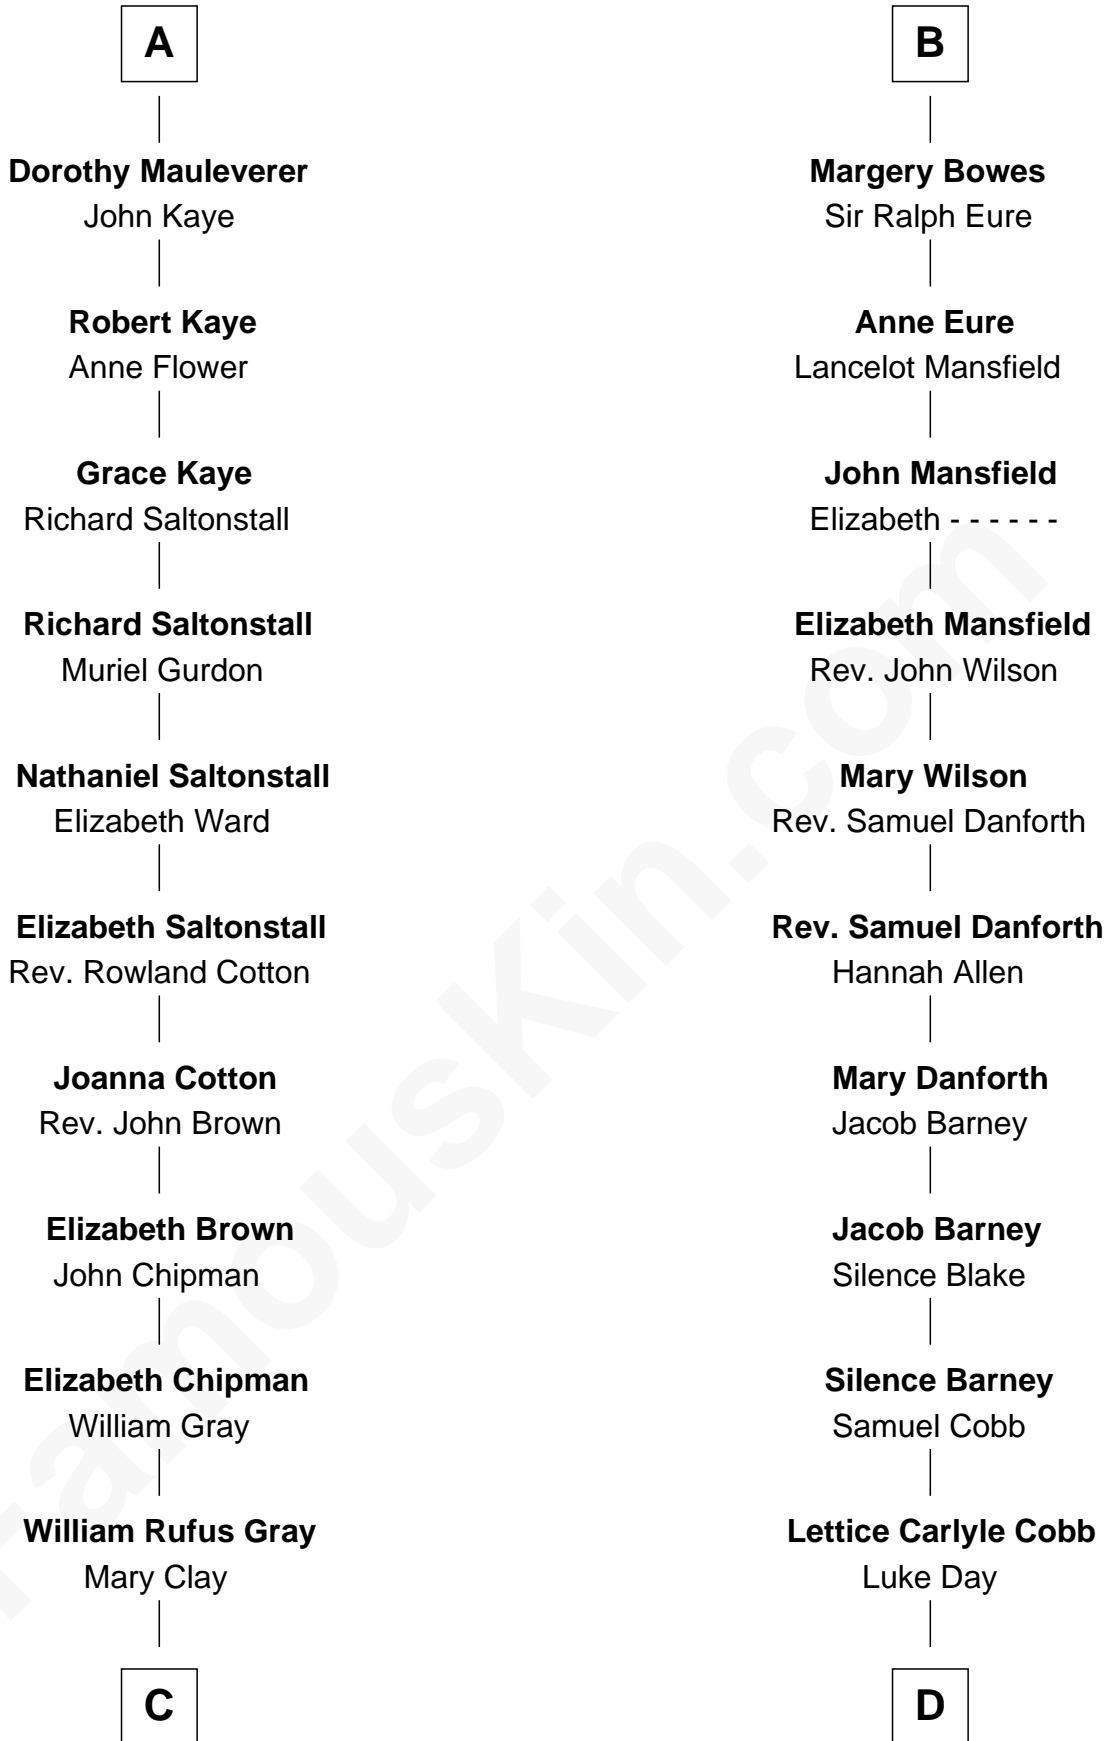

FamousKin.com
Relationship Chart of
Story Musgrave
NASA Astronaut

20th cousin 1 time removed of
Sandra Day O'Connor
First Female U.S. Supreme Court Justice

C

William Gray
Sarah Frances Loring

Edward Gray
Elizabeth Gray Story

Marguerite Gray
John Butler Swann

Marguerite Swann
Percy Musgrave

Story Musgrave
NASA Astronaut

D

Hollis Day
Eliza L. Flanders

Henry Clay Day
Alice Edith Hilton

Henry R. Day
Ada Mae Wilkey

Sandra Day O'Connor
U.S. Supreme Court Justice