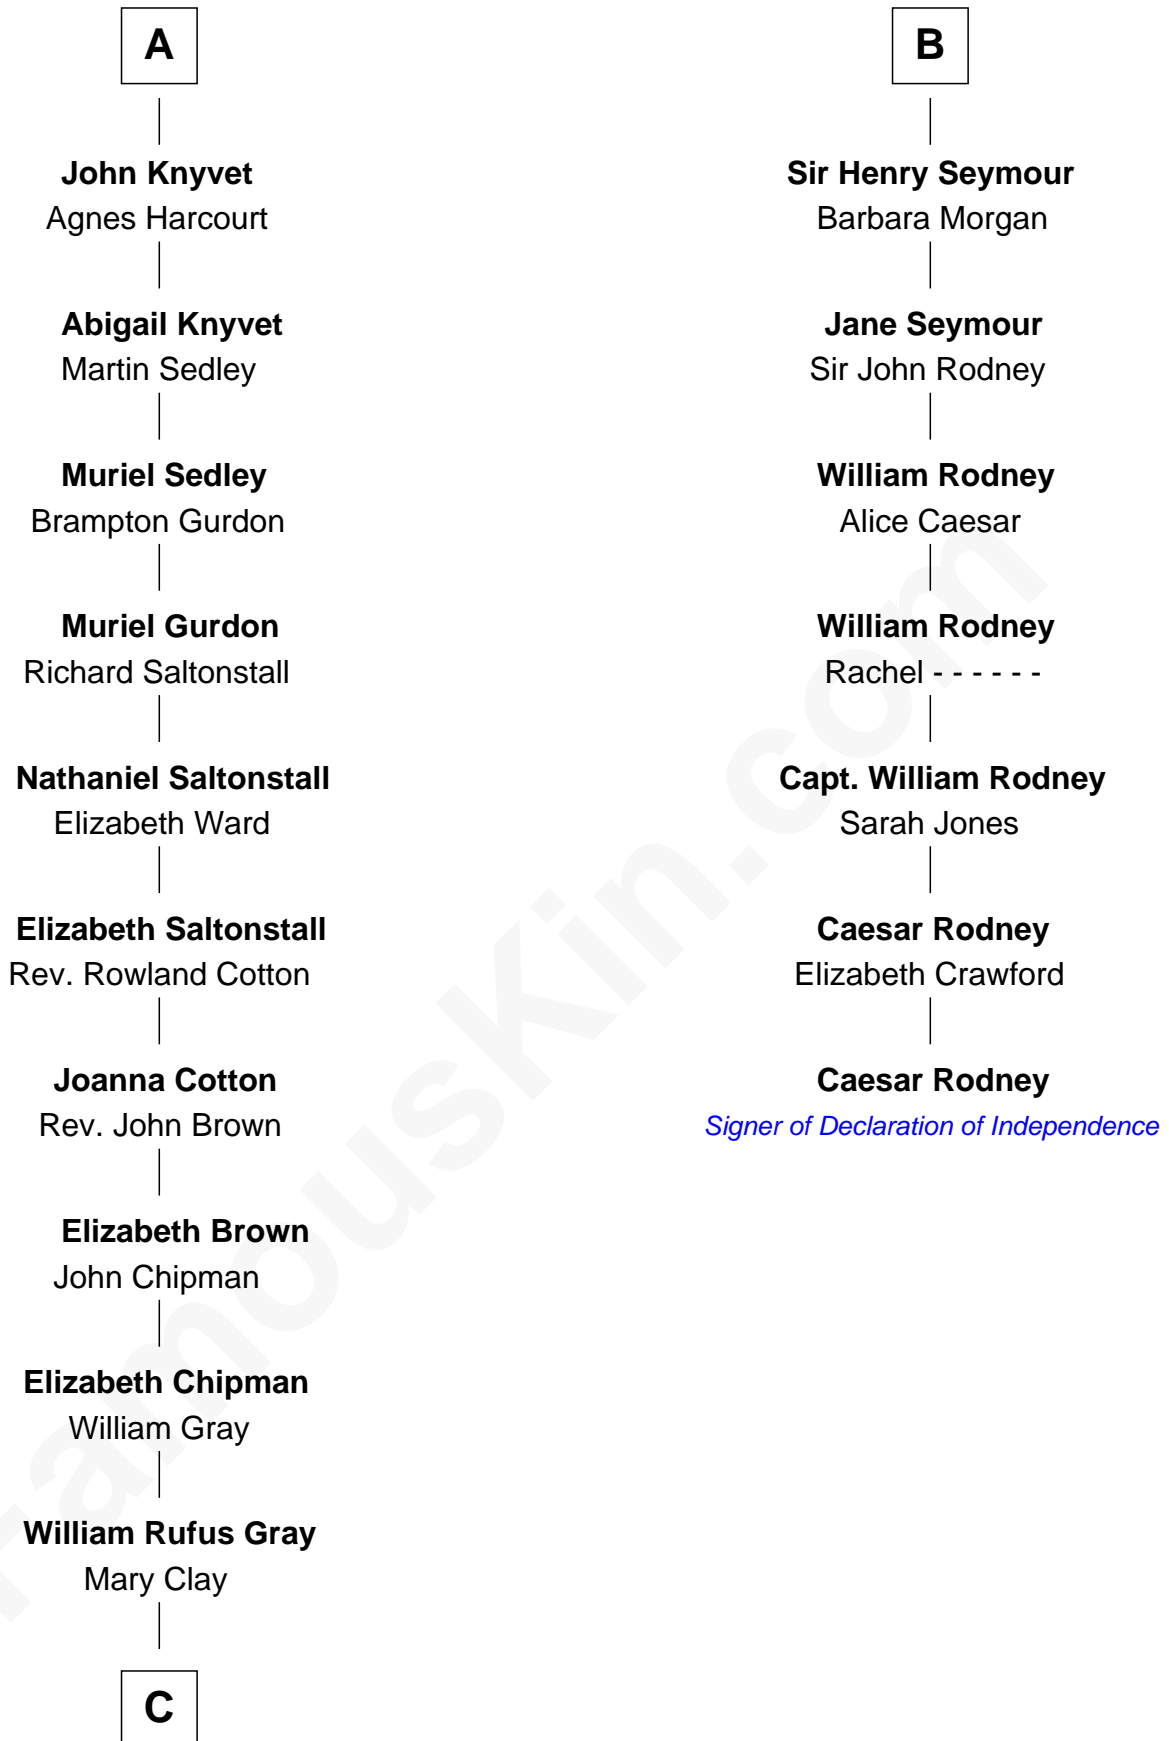

**FamousKin.com**  
**Relationship Chart of**  
**Story Musgrave**  
*NASA Astronaut*

13th cousin 8 times removed of

**Caesar Rodney**  
*Signer of the Declaration of Independence*

**C**

—  
**William Gray**  
Sarah Frances Loring

—  
**Edward Gray**  
Elizabeth Gray Story

—  
**Marguerite Gray**  
John Butler Swann

—  
**Marguerite Swann**  
Percy Musgrave

—  
**Story Musgrave**  
*NASA Astronaut*

FamousKin.com