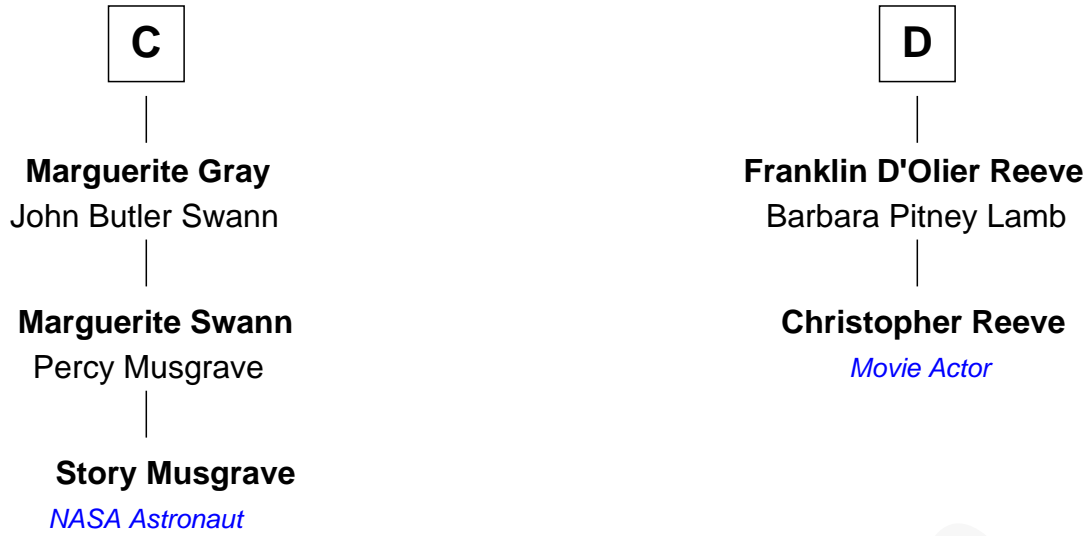

FamousKin.com Relationship Chart of

Story Musgrave

NASA Astronaut

18th cousin 1 time removed of

Christopher Reeve

Movie Actor

Sir John Berkeley
Elizabeth Betteshorne

Eleanor Berkeley
Sir Richard Poynings

Sir Edmund Sutton
Joyce Tiptoft

Sir Edward Sutton
Cecily Willoughby

Sir John Sutton
Cecily Grey

Sir Henry Dudley
----- Ashton

Probable

Roger Dudley
Susanna Thorne

Gov. Thomas Dudley
Dorothy York

B