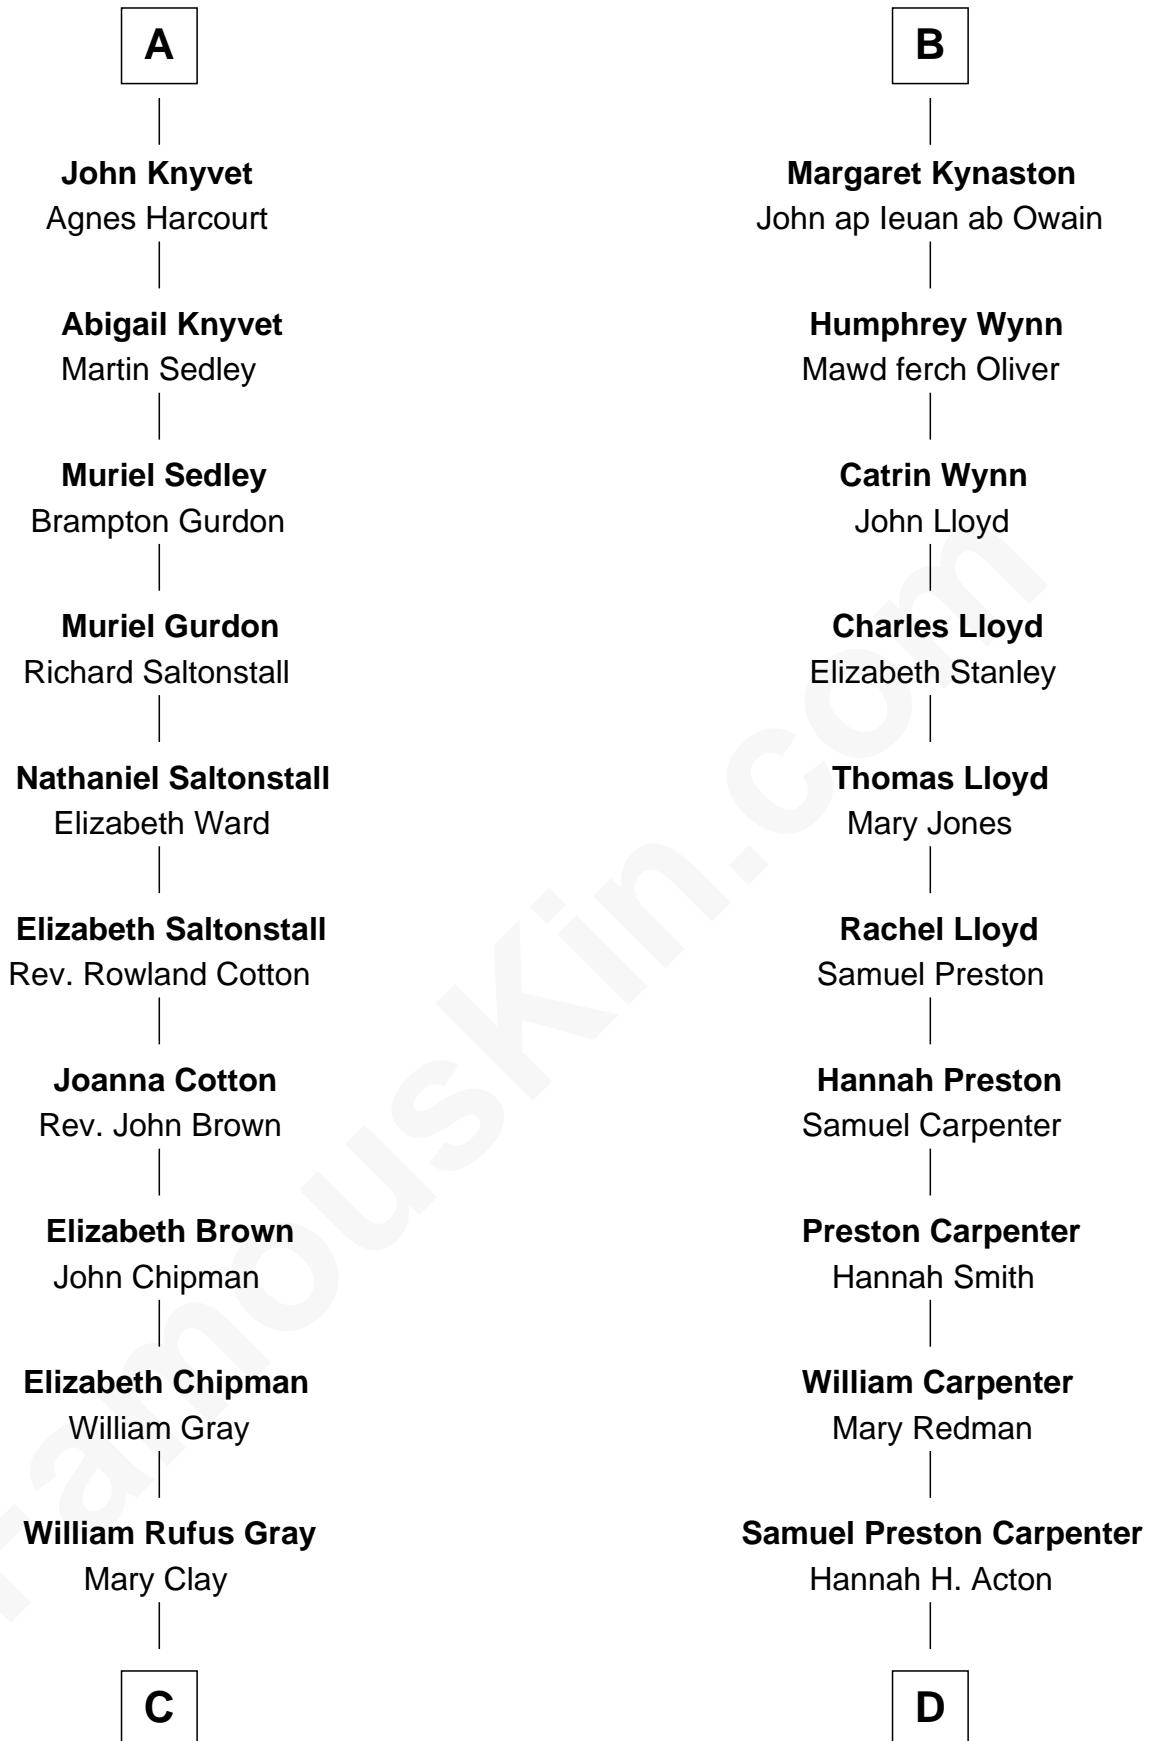

FamousKin.com Relationship Chart of

Story Musgrave

NASA Astronaut

21st cousin of

Christopher Reeve

Movie Actor

William III of Hainault

Jeanne of Valois

Philippa of Hainault
Edward III, King of England

John of Gaunt
Blanche of Lancaster

Elizabeth of Lancaster
John de Holand

Constance de Holand
Sir John Grey

Alice Grey
Sir William Knyvet

Sir Edmund Knyvet
Eleanor Tyrrel

Edmund Knyvet
Jane Bouchier

A

Philippa of Hainault
Edward III, King of England

John of Gaunt
Blanche of Lancaster

Henry IV, King of England
Mary de Bohun

Humphrey Plantagenet

Antigone Plantagenet
Henry Grey

Elizabeth Grey
Sir Roger Kynaston

Humphrey Kynaston
Elsbeth ferch Maredudd

B

C

William Gray
Sarah Frances Loring

Edward Gray
Elizabeth Gray Story

Marguerite Gray
John Butler Swann

Marguerite Swann
Percy Musgrave