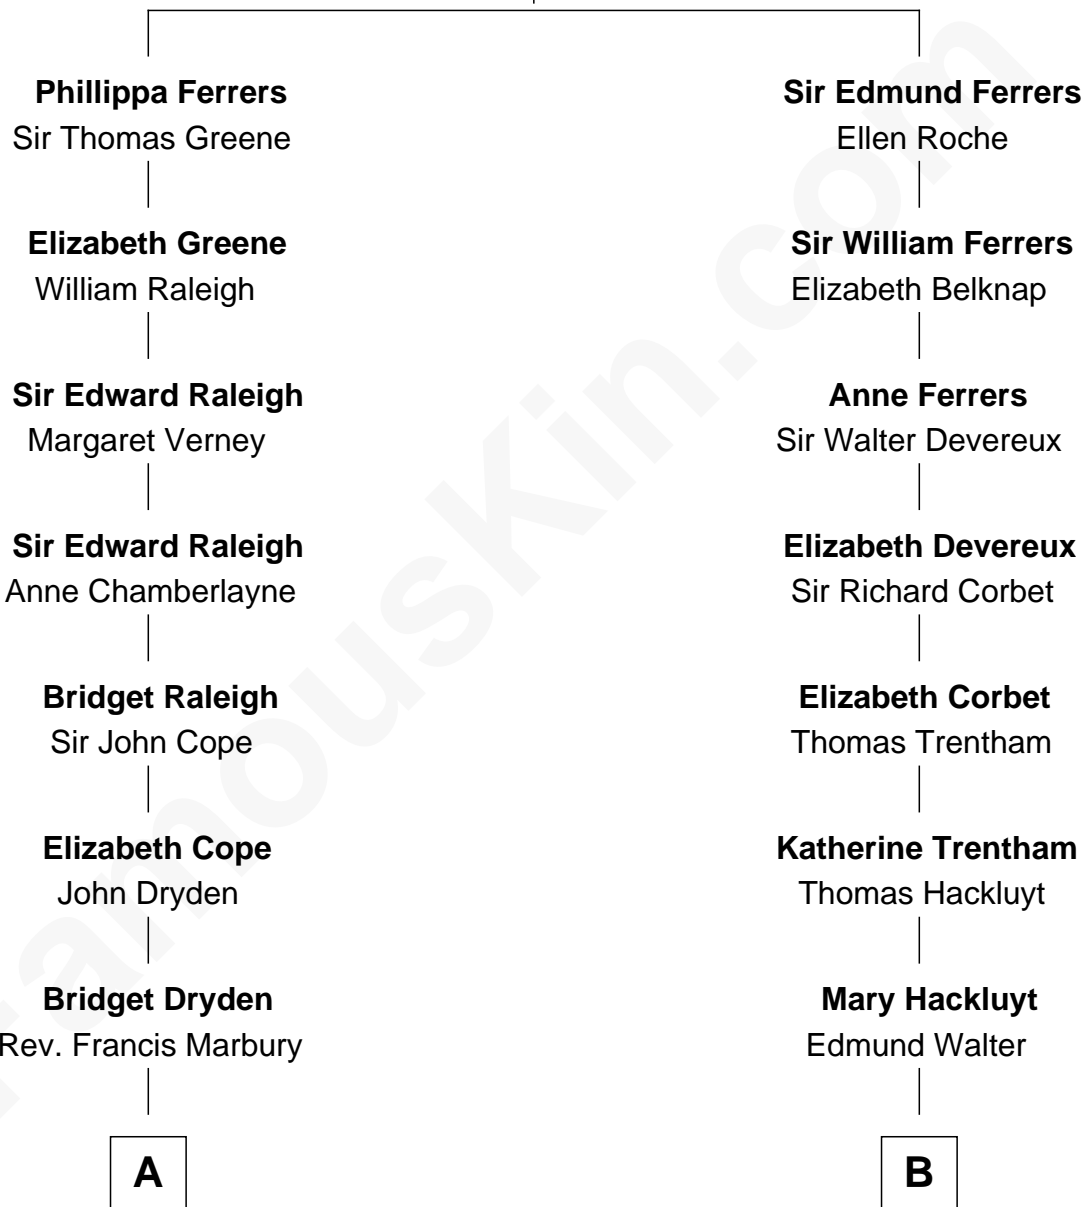

FamousKin.com Relationship Chart of

Story Musgrave

NASA Astronaut

19th cousin of

Christopher Reeve

Movie Actor

Robert de Ferrers
Margaret Despencer

C

Marguerite Gray
John Butler Swann

Marguerite Swann
Percy Musgrave

Story Musgrave
NASA Astronaut

D

Richard Henry Reeve
Anne Conrad D'Olier

Franklin D'Olier Reeve
Barbara Pitney Lamb

Christopher Reeve
Movie Actor