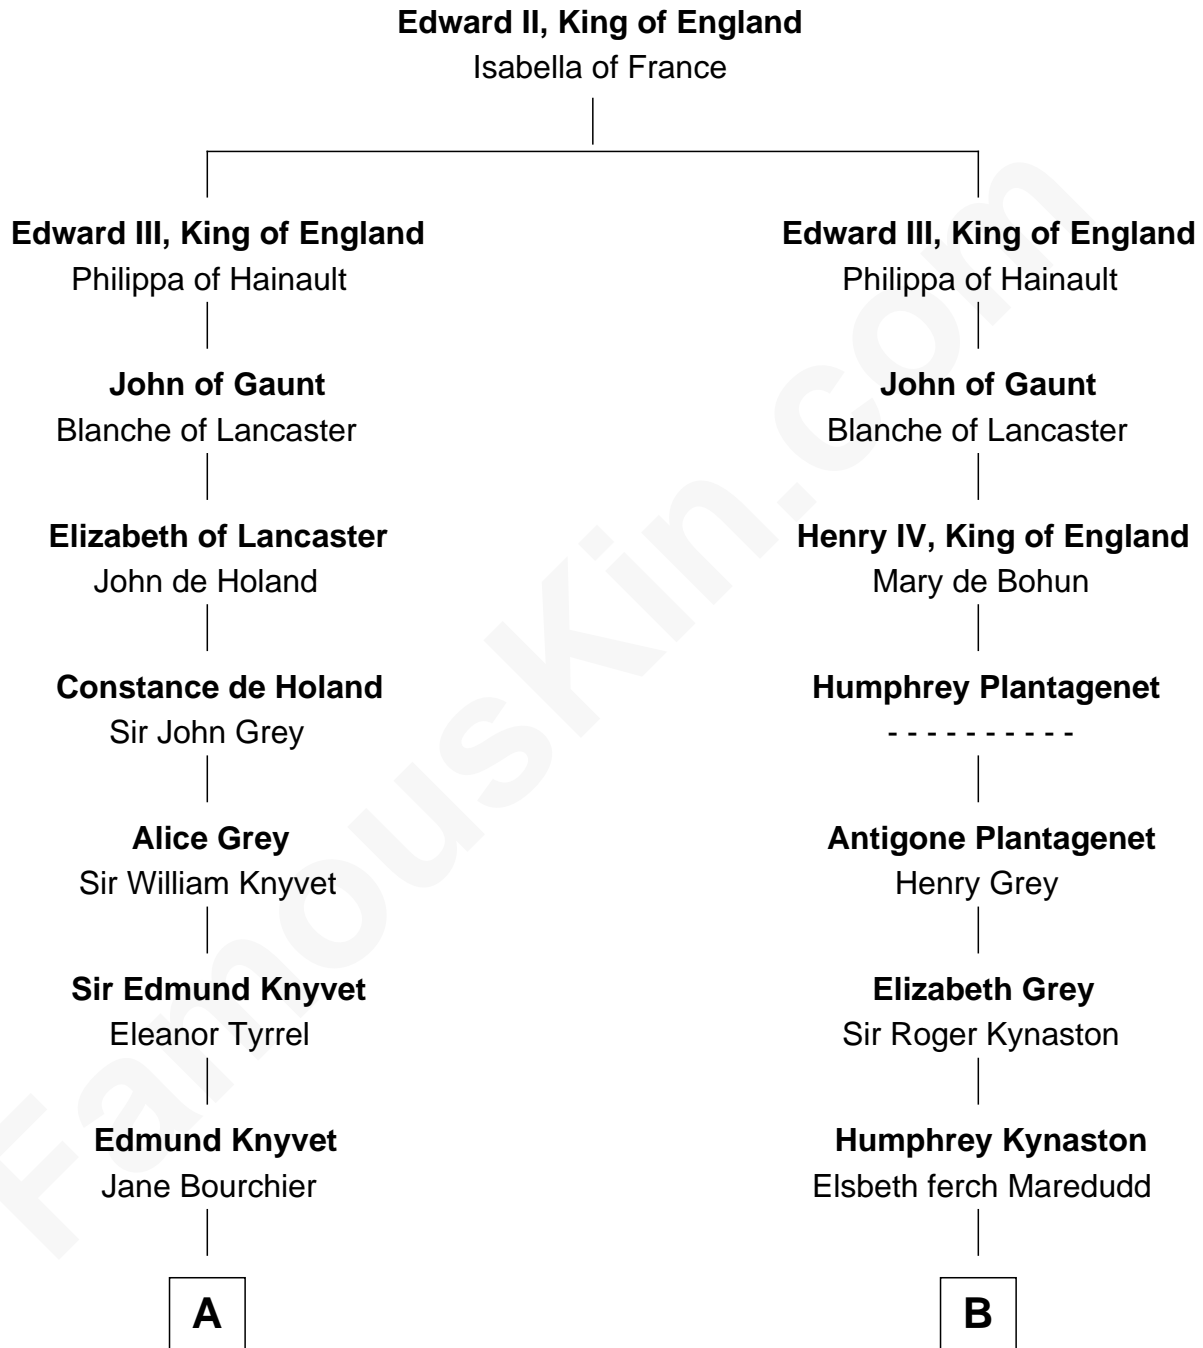

FamousKin.com Relationship Chart of

Story Musgrave

NASA Astronaut

21st cousin of

Christopher Reeve

Movie Actor

C

William Gray
Sarah Frances Loring

Edward Gray
Elizabeth Gray Story

Marguerite Gray
John Butler Swann

Marguerite Swann
Percy Musgrave

Story Musgrave
NASA Astronaut

D

Sarah Wyatt Carpenter
Richard Henry Reeve

Augustus Henry Reeve
Margaretta Willis Baldwin