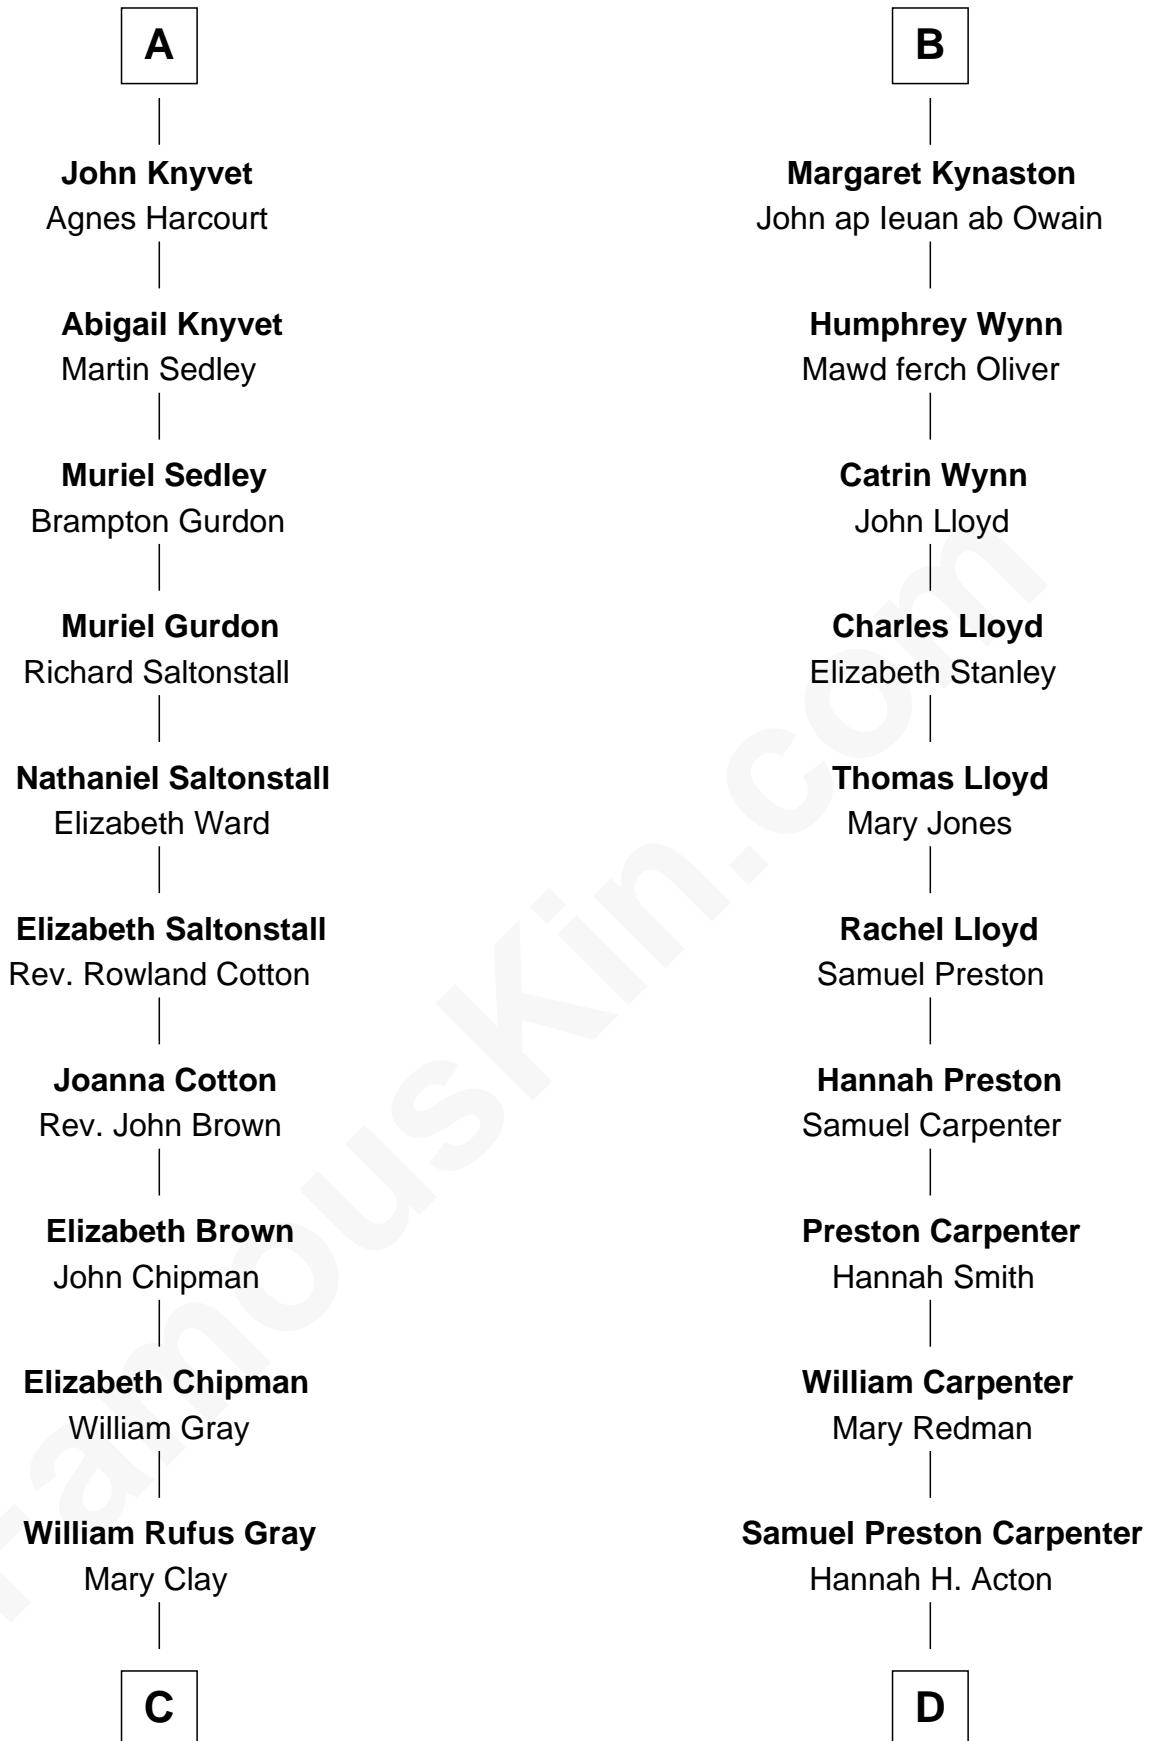

FamousKin.com Relationship Chart of

Story Musgrave

NASA Astronaut

21st cousin of

Christopher Reeve

Movie Actor

C

William Gray
Sarah Frances Loring

Edward Gray
Elizabeth Gray Story

Marguerite Gray
John Butler Swann

Marguerite Swann
Percy Musgrave

Story Musgrave
NASA Astronaut

D

Sarah Wyatt Carpenter
Richard Henry Reeve

Augustus Henry Reeve
Margaretta Willis Baldwin