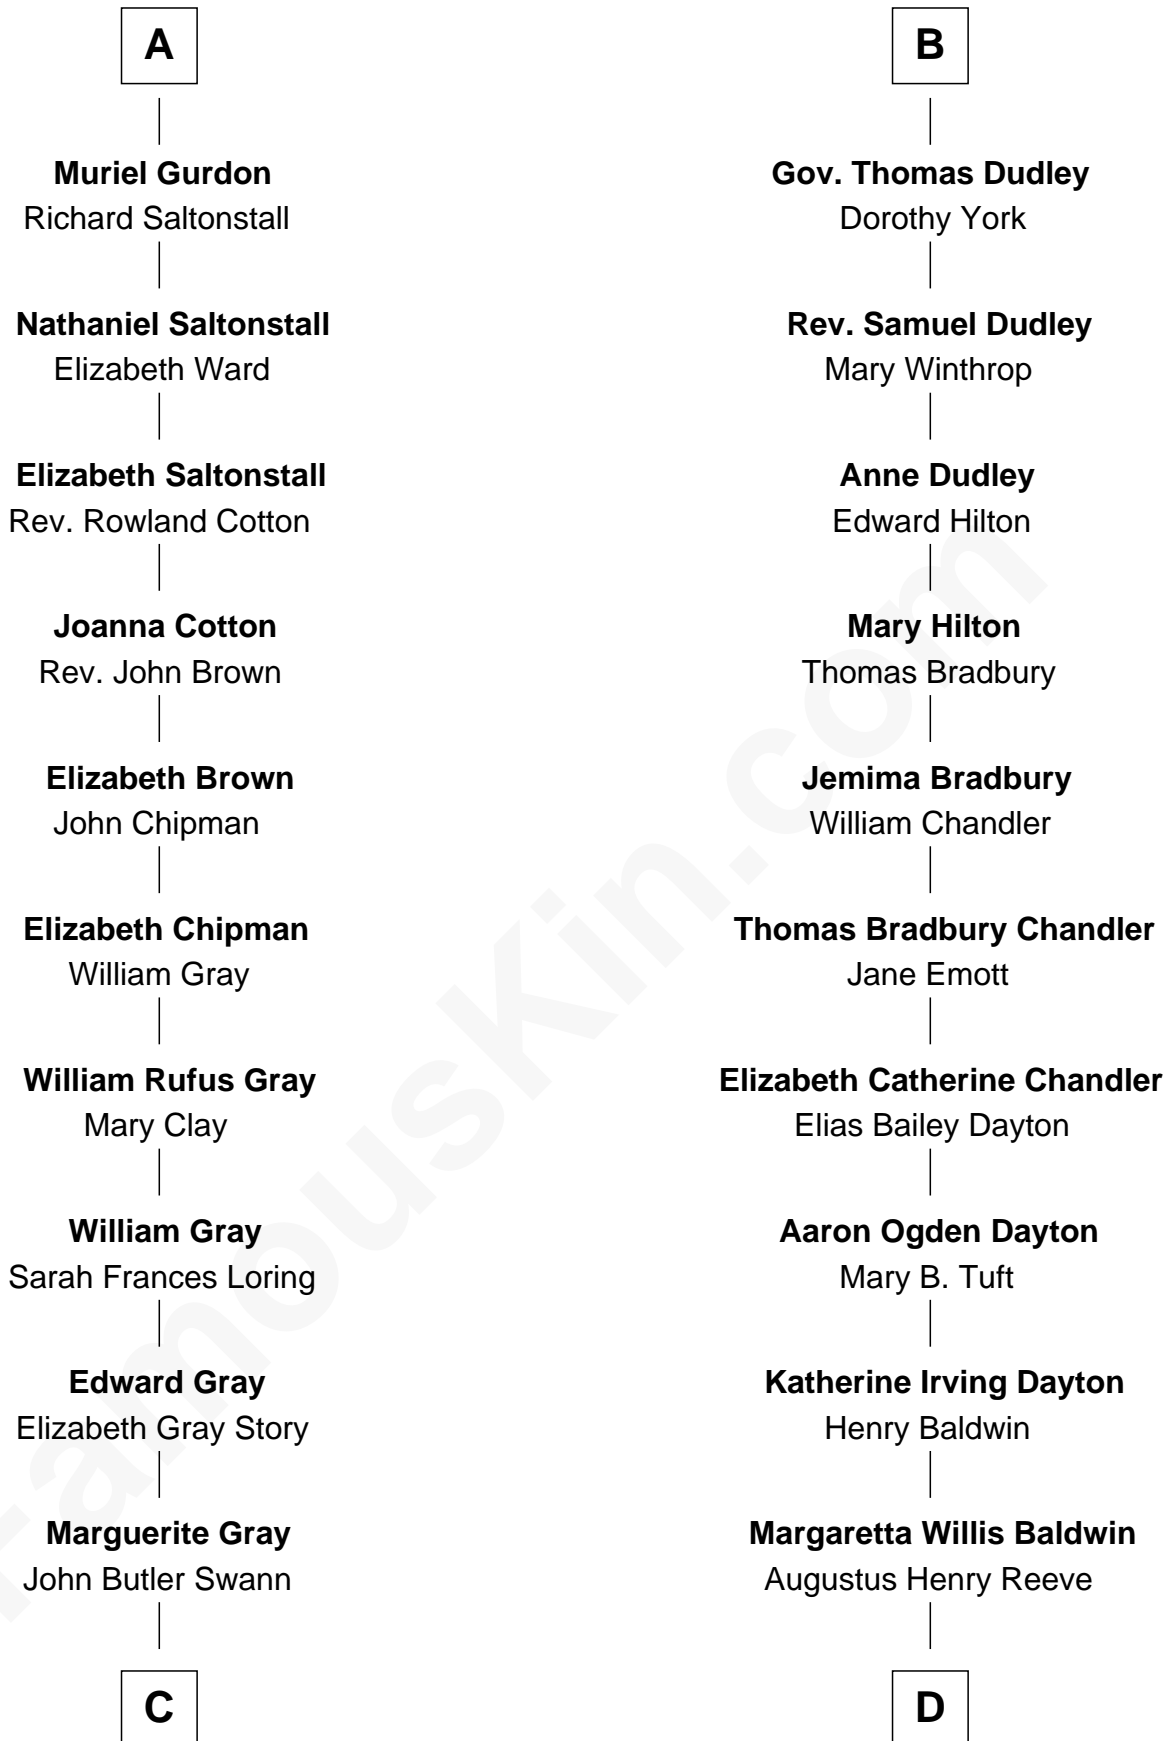

FamousKin.com Relationship Chart of

Story Musgrave

NASA Astronaut

18th cousin 1 time removed of

Christopher Reeve

Movie Actor

Sir Reynold Grey

Margaret de Ros

FamousKin.com