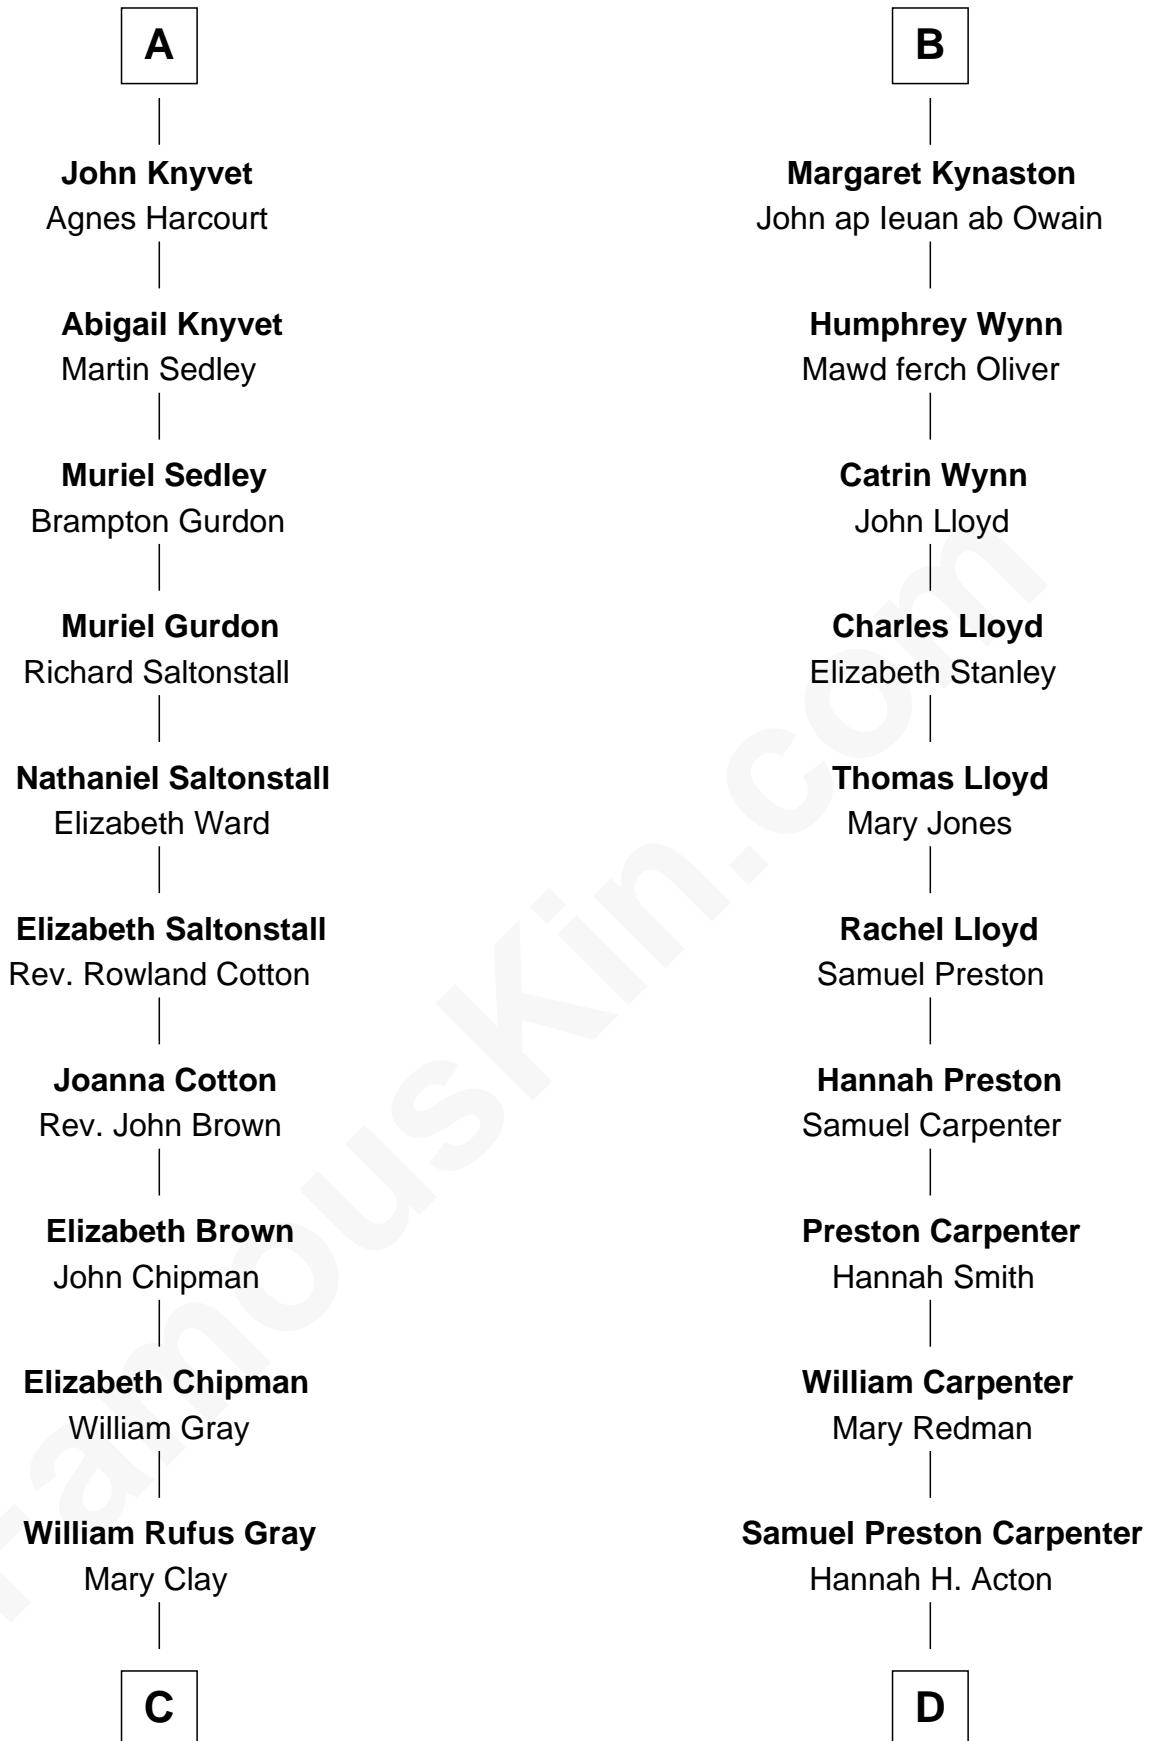

# FamousKin.com Relationship Chart of

**Story Musgrave**

*NASA Astronaut*

21st cousin of

**Christopher Reeve**

*Movie Actor*

**Edmund Fitzalan**

Alice de Warenne

**C**

**William Gray**  
Sarah Frances Loring

**Edward Gray**  
Elizabeth Gray Story

**Marguerite Gray**  
John Butler Swann

**Marguerite Swann**  
Percy Musgrave

**Story Musgrave**  
*NASA Astronaut*

**D**