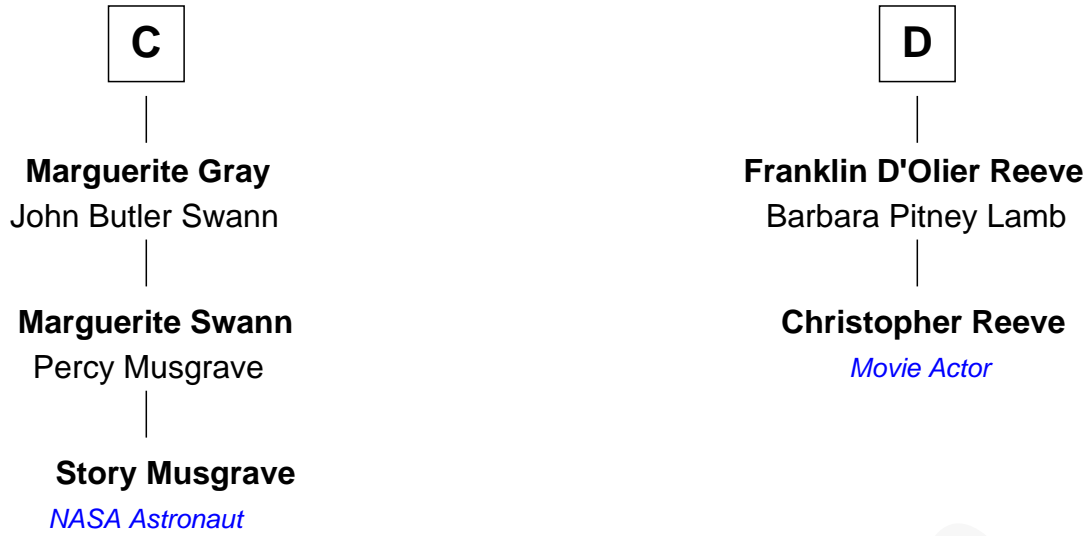

# FamousKin.com Relationship Chart of

**Story Musgrave**

*NASA Astronaut*

18th cousin 1 time removed of

**Christopher Reeve**

*Movie Actor*

**Sir Ralph Neville**

Joan Beaufort

FamousKin.com