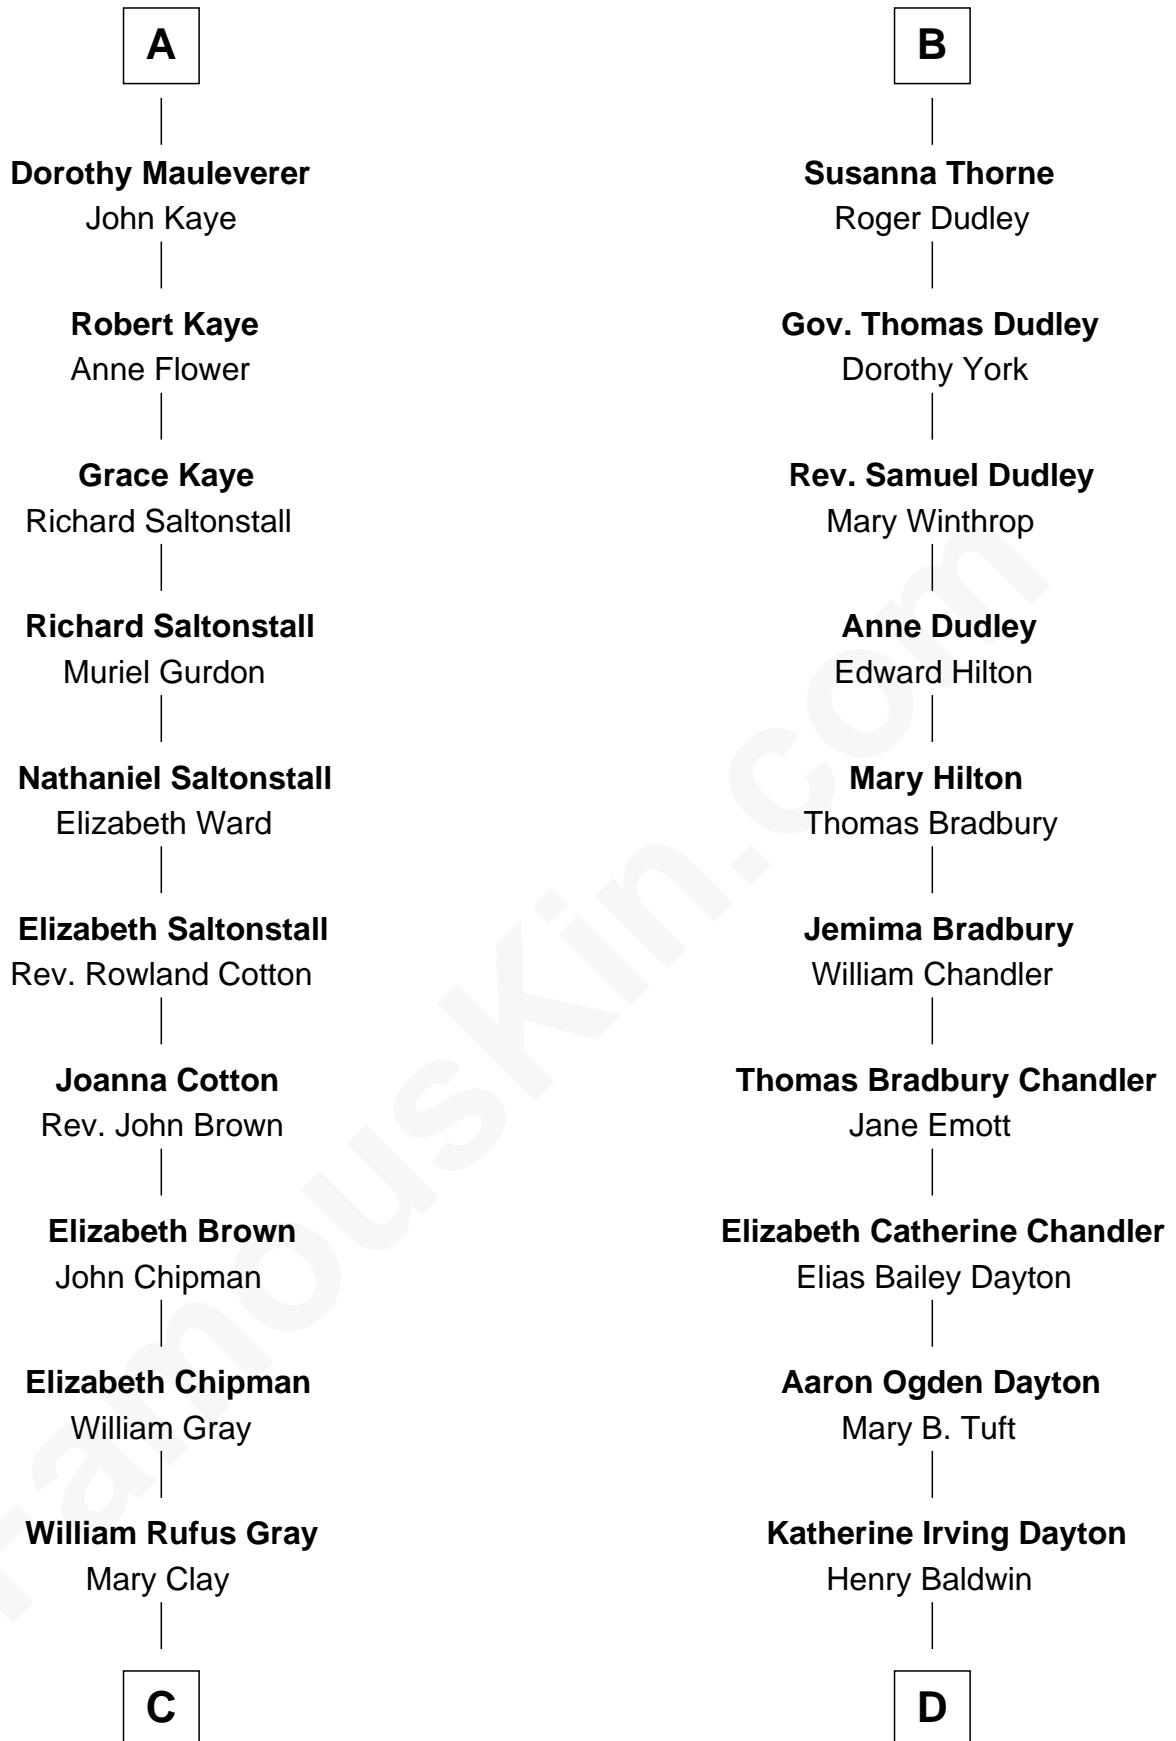

FamousKin.com
Relationship Chart of
Story Musgrave
NASA Astronaut

20th cousin 1 time removed of
Christopher Reeve
Movie Actor

C

William Gray
Sarah Frances Loring

Edward Gray
Elizabeth Gray Story

Marguerite Gray
John Butler Swann

Marguerite Swann
Percy Musgrave

Story Musgrave
NASA Astronaut

D

Margaretta Willis Baldwin
Augustus Henry Reeve

Richard Henry Reeve
Anne Conrad D'Olier

Franklin D'Olier Reeve
Barbara Pitney Lamb

Christopher Reeve
Movie Actor