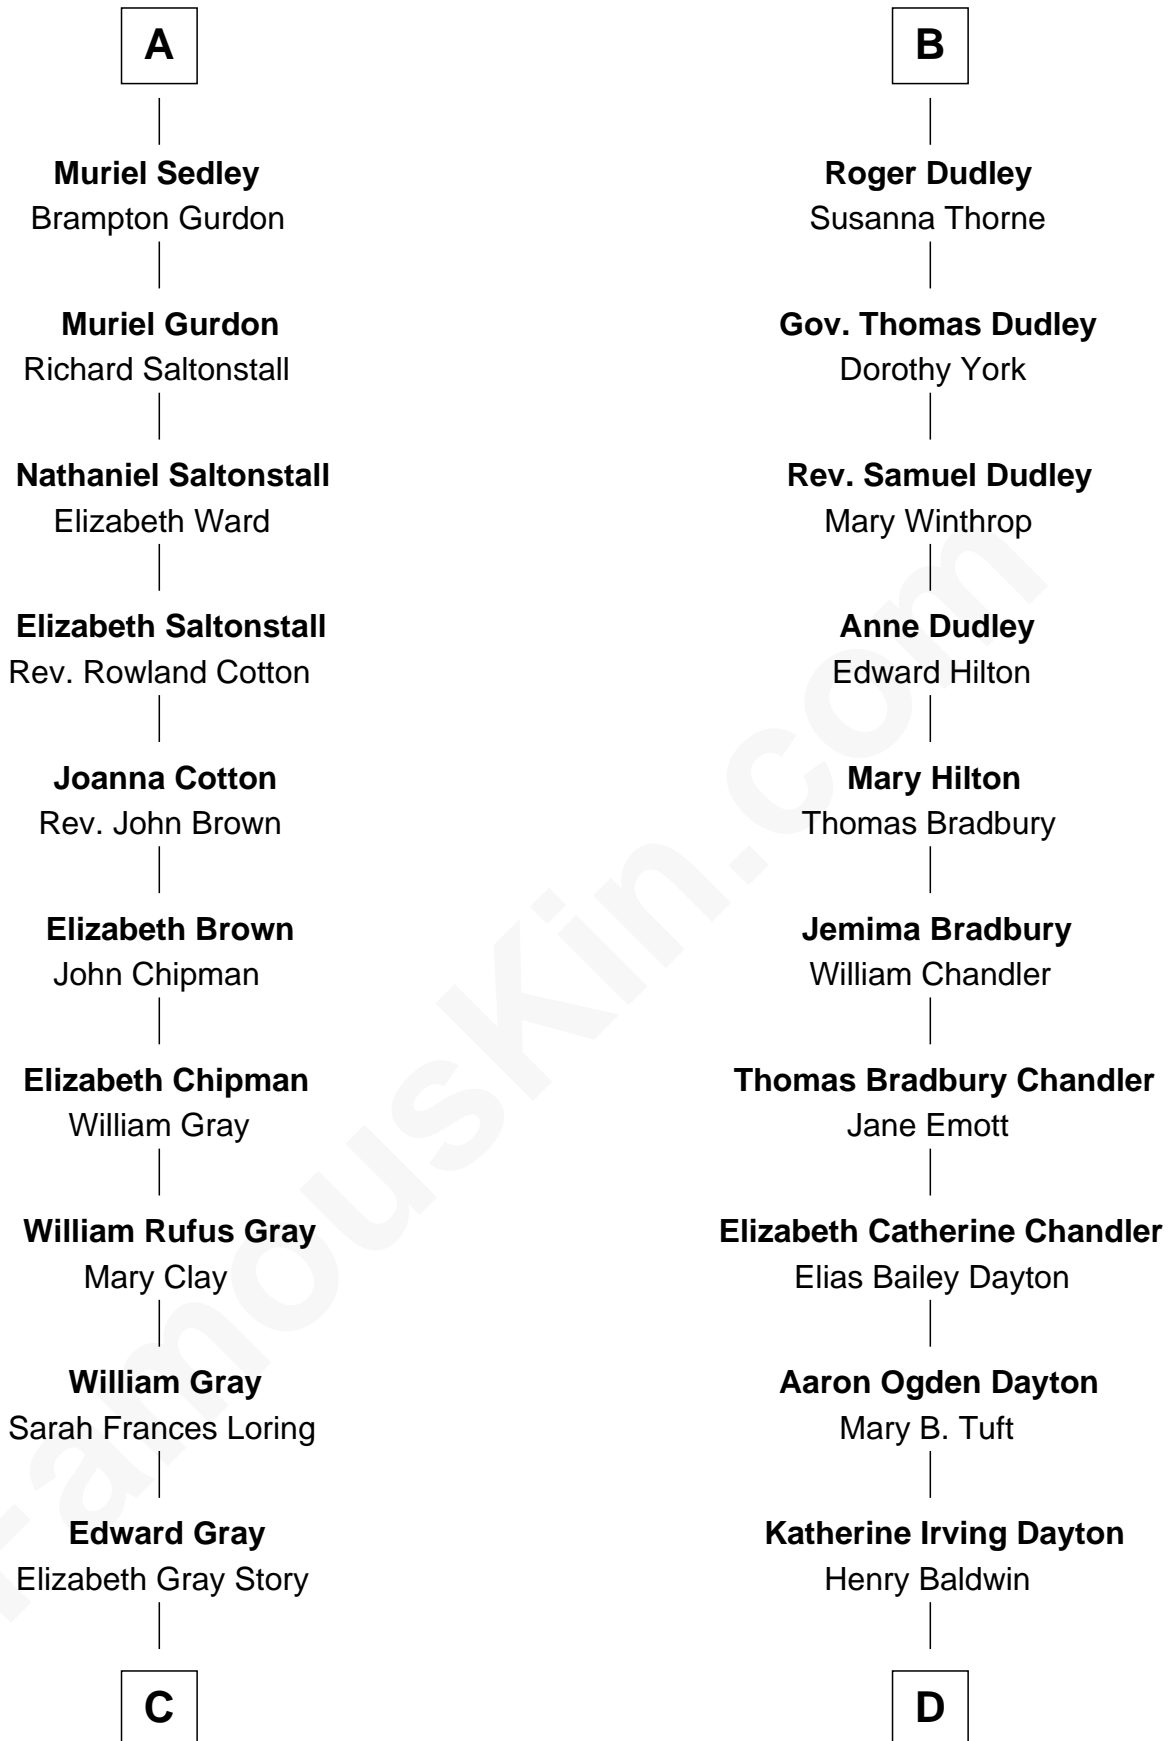

# FamousKin.com Relationship Chart of

**Story Musgrave**

*NASA Astronaut*

19th cousin 1 time removed of

**Christopher Reeve**

*Movie Actor*

**Thomas Holand**  
Joan Plantagenet

**John de Holand**  
Elizabeth of Lancaster

**John Knyvet**

Agnes Harcourt

**Abigail Knyvet**

Martin Sedley

**A**

**Sir Thomas de Holand**

Alice Fitzalan

**Eleanor Holand**

Edward Cherleton

**Joyce Cherleton**

Sir John Tiptoft

**Joyce Tiptoft**

Sir Edmund Sutton

**Sir Edward Sutton**

Cecily Willoughby

**Sir John Sutton**

Cecily Grey

**Sir Henry Dudley**

----- Ashton

Probable

**B**

**C**

**Marguerite Gray**  
John Butler Swann

**Marguerite Swann**  
Percy Musgrave