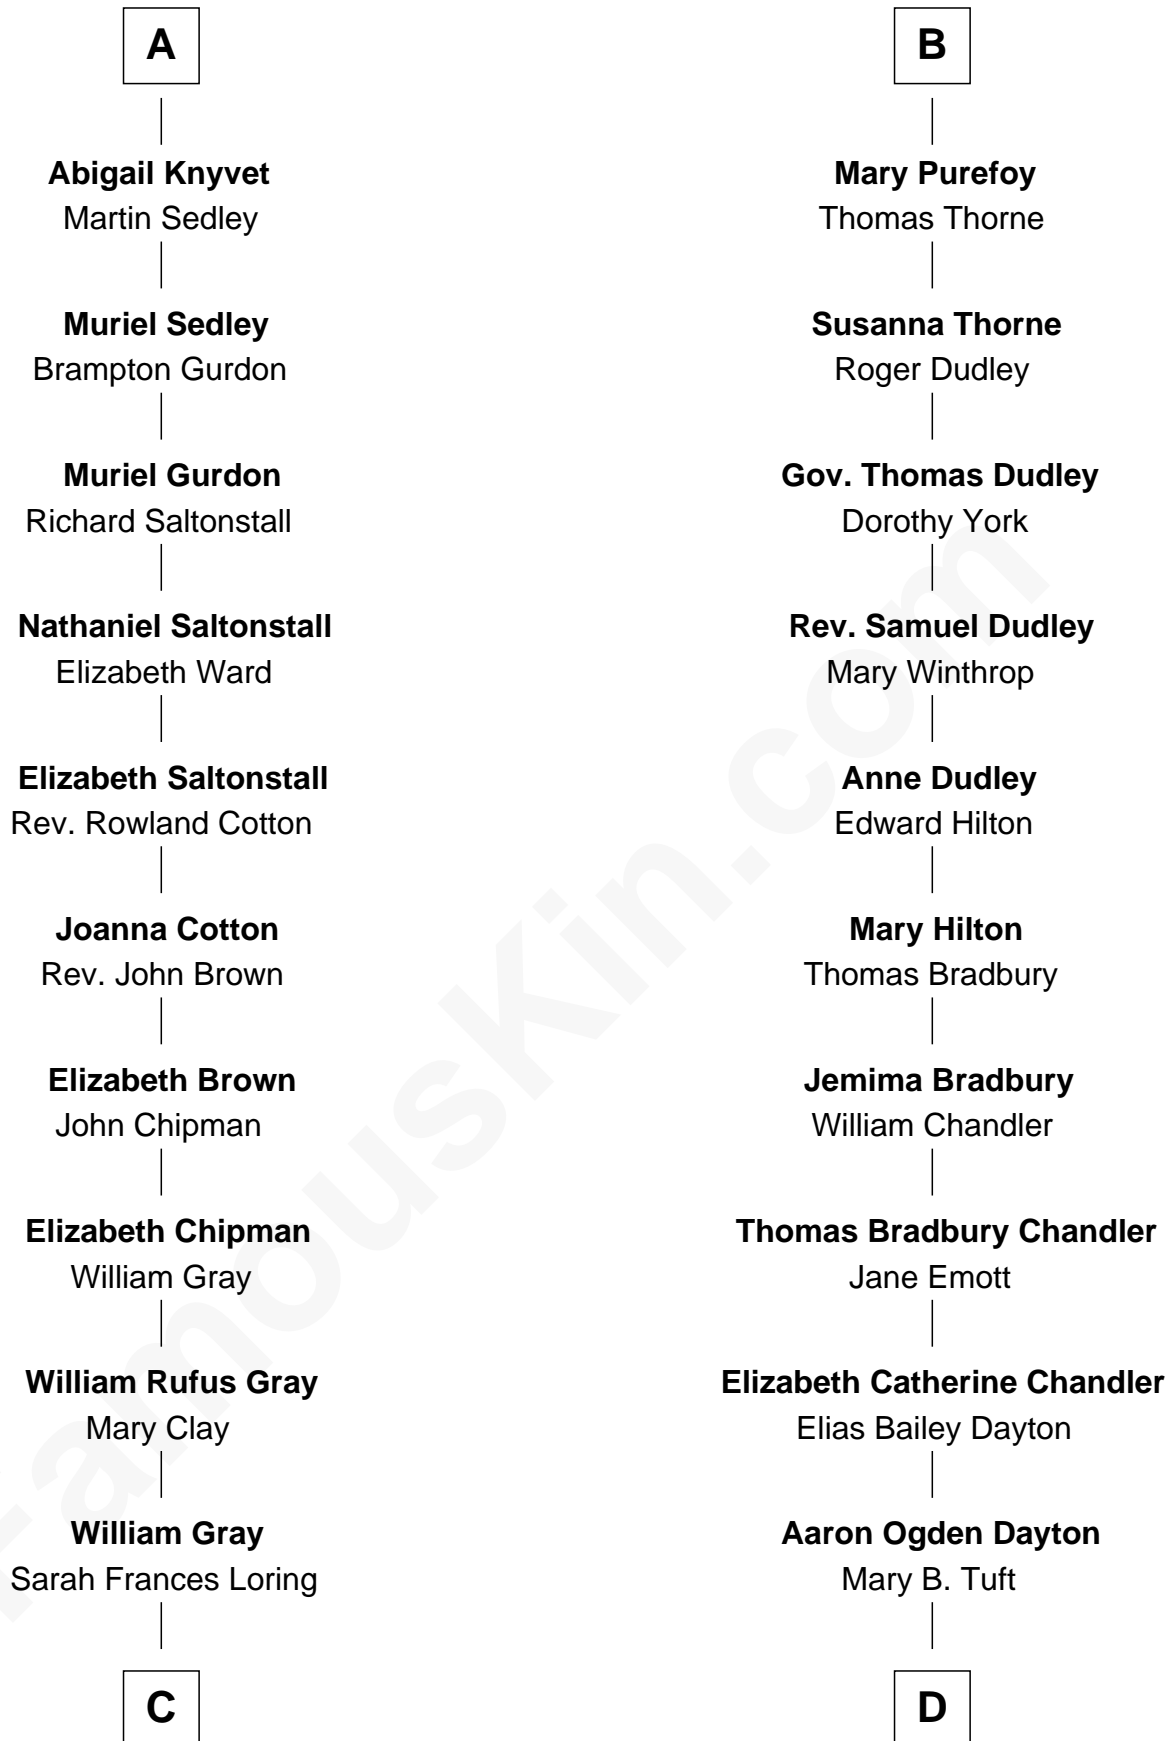

# FamousKin.com Relationship Chart of

**Story Musgrave**

*NASA Astronaut*

20th cousin 1 time removed of

**Christopher Reeve**

*Movie Actor*

**Sir John Howard**

Alice de Bois

**Sir Robert Howard**

Margaret de Scales

**Sir John Howard**

Alice Tendring

**Sir Robert Howard**

Margaret Mowbray

**Sir John Howard**

Margaret Chedworth

John Denton

**Alice Denton**

Nicholas Purefoy

**Edward Purefoy**

Anne Fettiplace

**B**

**C**

**Edward Gray**  
Elizabeth Gray Story

**Marguerite Gray**  
John Butler Swann

**Marguerite Swann**  
Percy Musgrave

**Story Musgrave**  
*NASA Astronaut*

**D**

**Katherine Irving Dayton**  
Henry Baldwin

**Margaretta Willis Baldwin**  
Augustus Henry Reeve