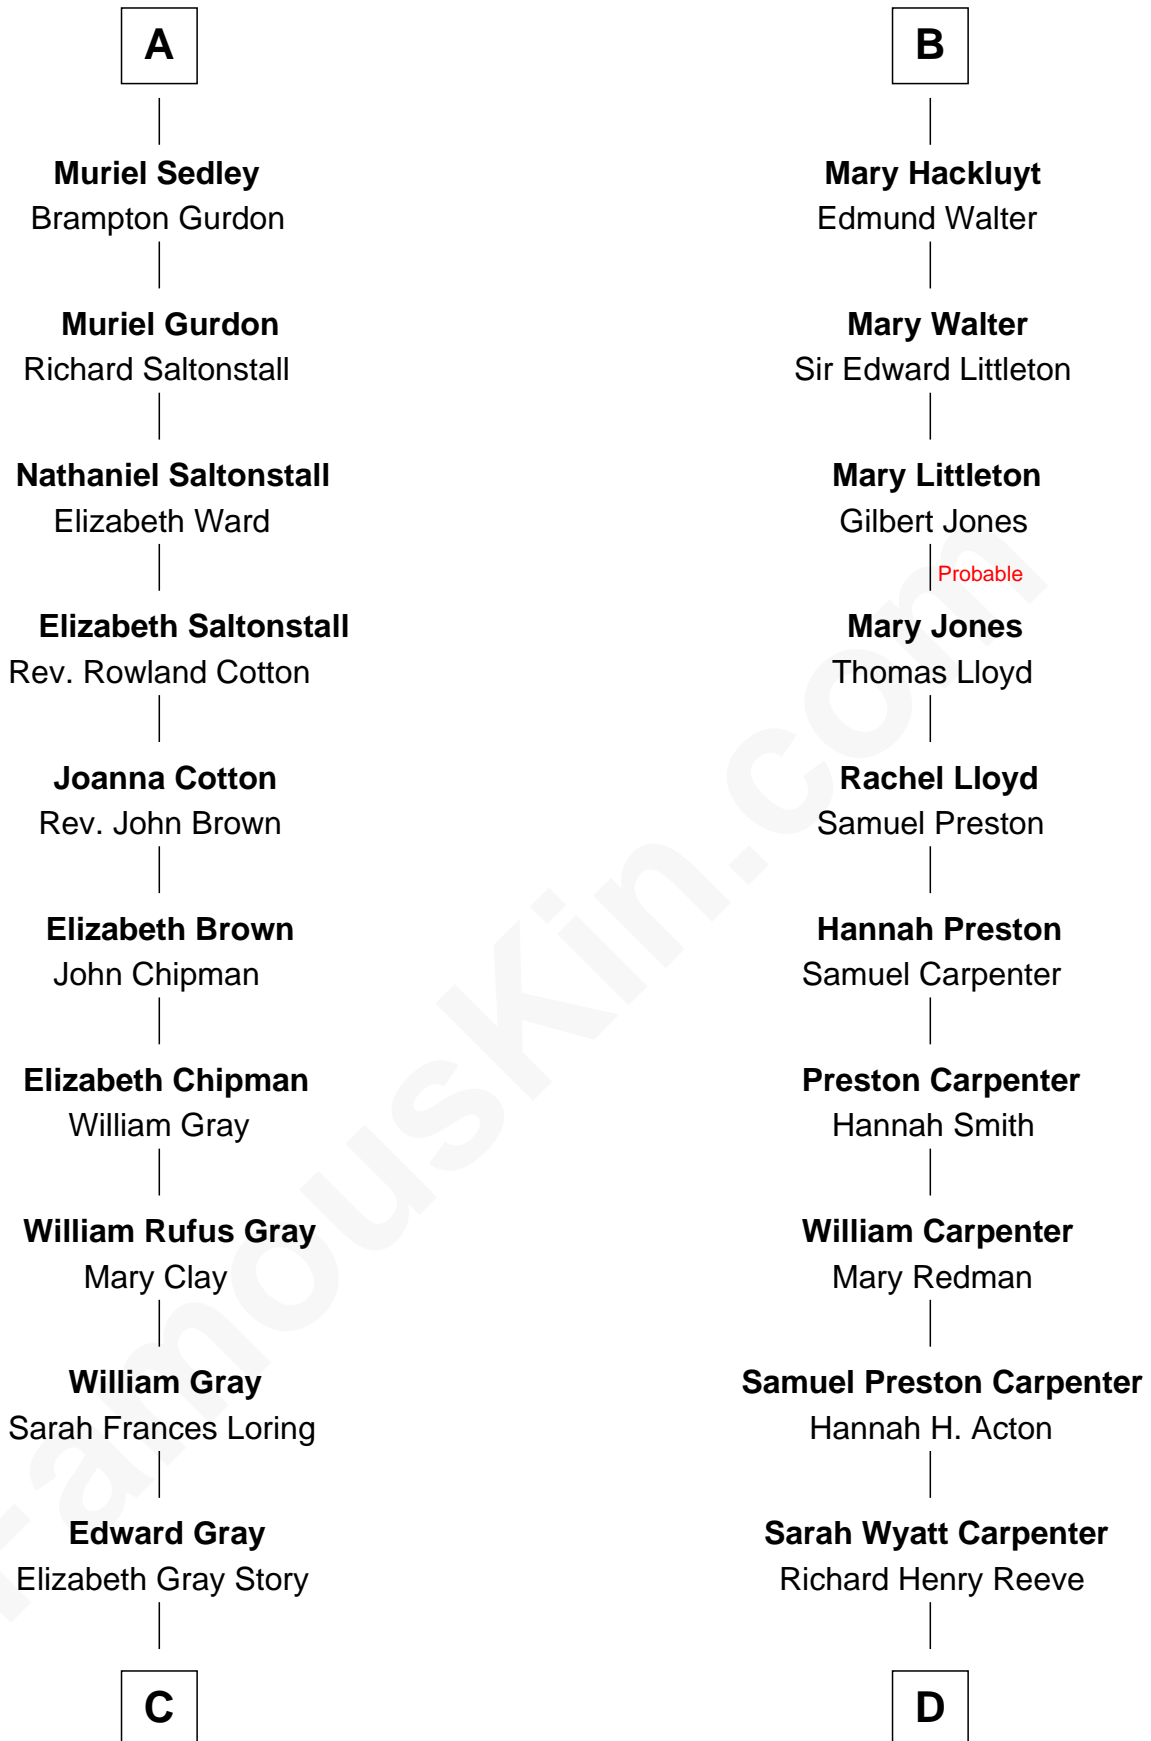

FamousKin.com
Relationship Chart of
Story Musgrave
NASA Astronaut

19th cousin 1 time removed of
Christopher Reeve
Movie Actor

C

Marguerite Gray
John Butler Swann

Marguerite Swann
Percy Musgrave

Story Musgrave
NASA Astronaut