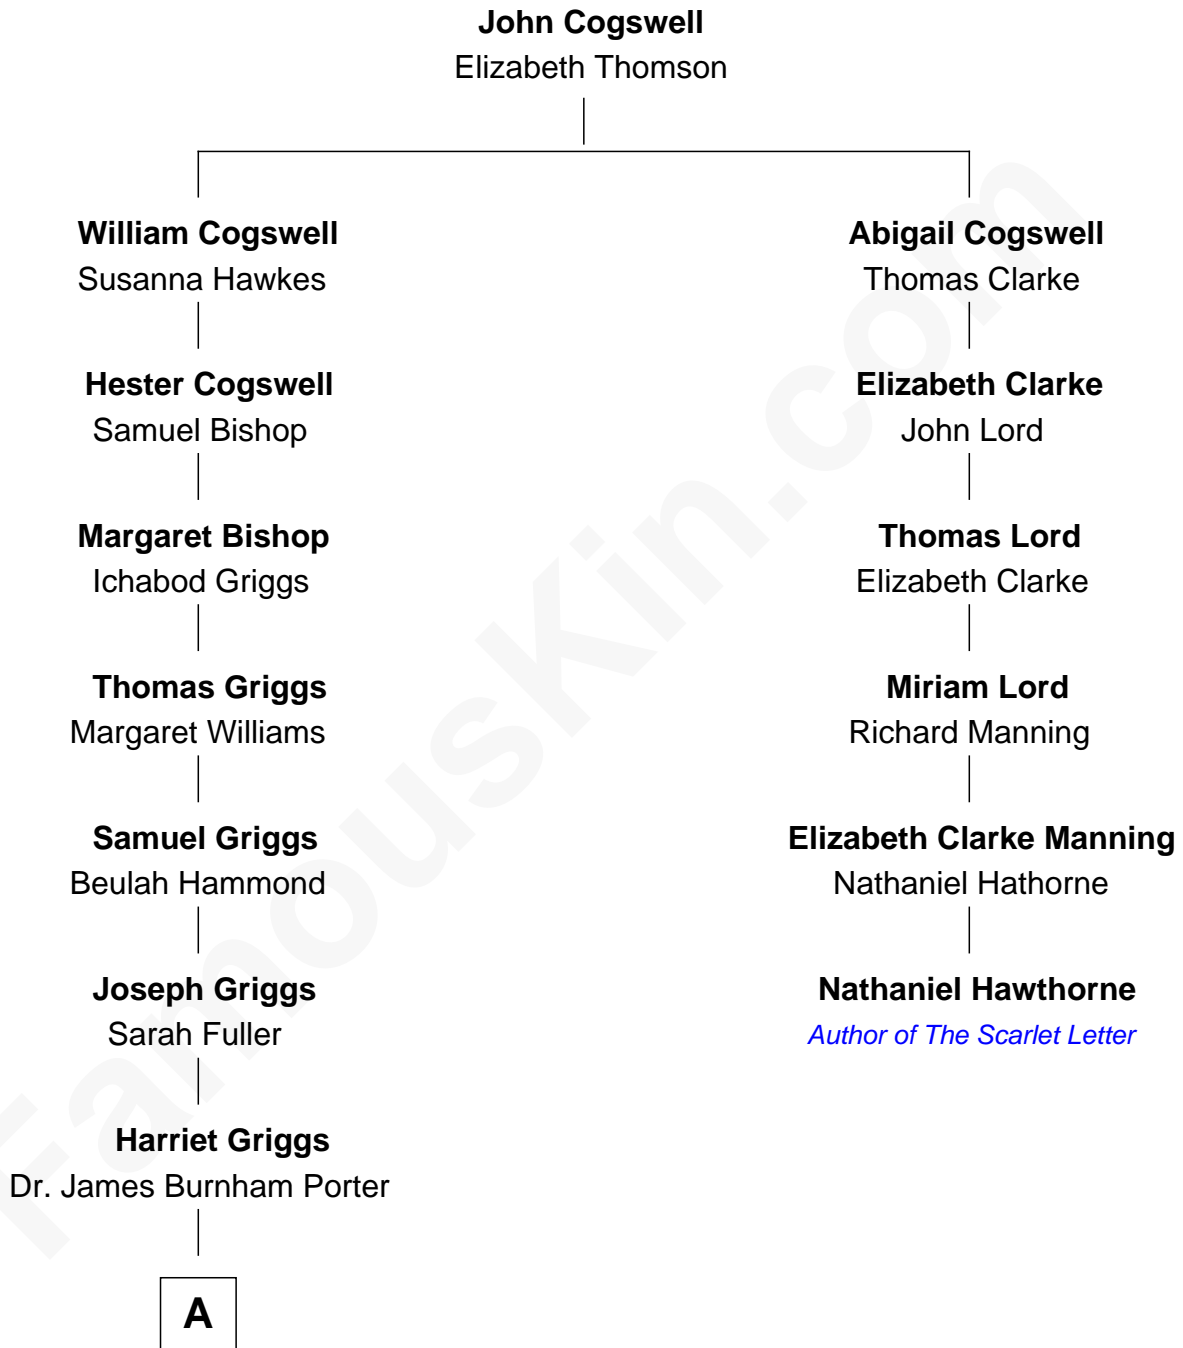

**FamousKin.com**  
**Relationship Chart of**  
**Story Musgrave**  
*NASA Astronaut*

5th cousin 5 times removed of  
**Nathaniel Hawthorne**  
*Author of The Scarlet Letter*

**A**

—  
**Dr. Charles Burnham Porter**

Harriett Ann Allen

—  
**Edith Elise Porter**

Dr. Percy B. Musgrave

—  
**Percy Musgrave**

Marguerite Swann

—  
**Story Musgrave**

*NASA Astronaut*

FamousKin.com