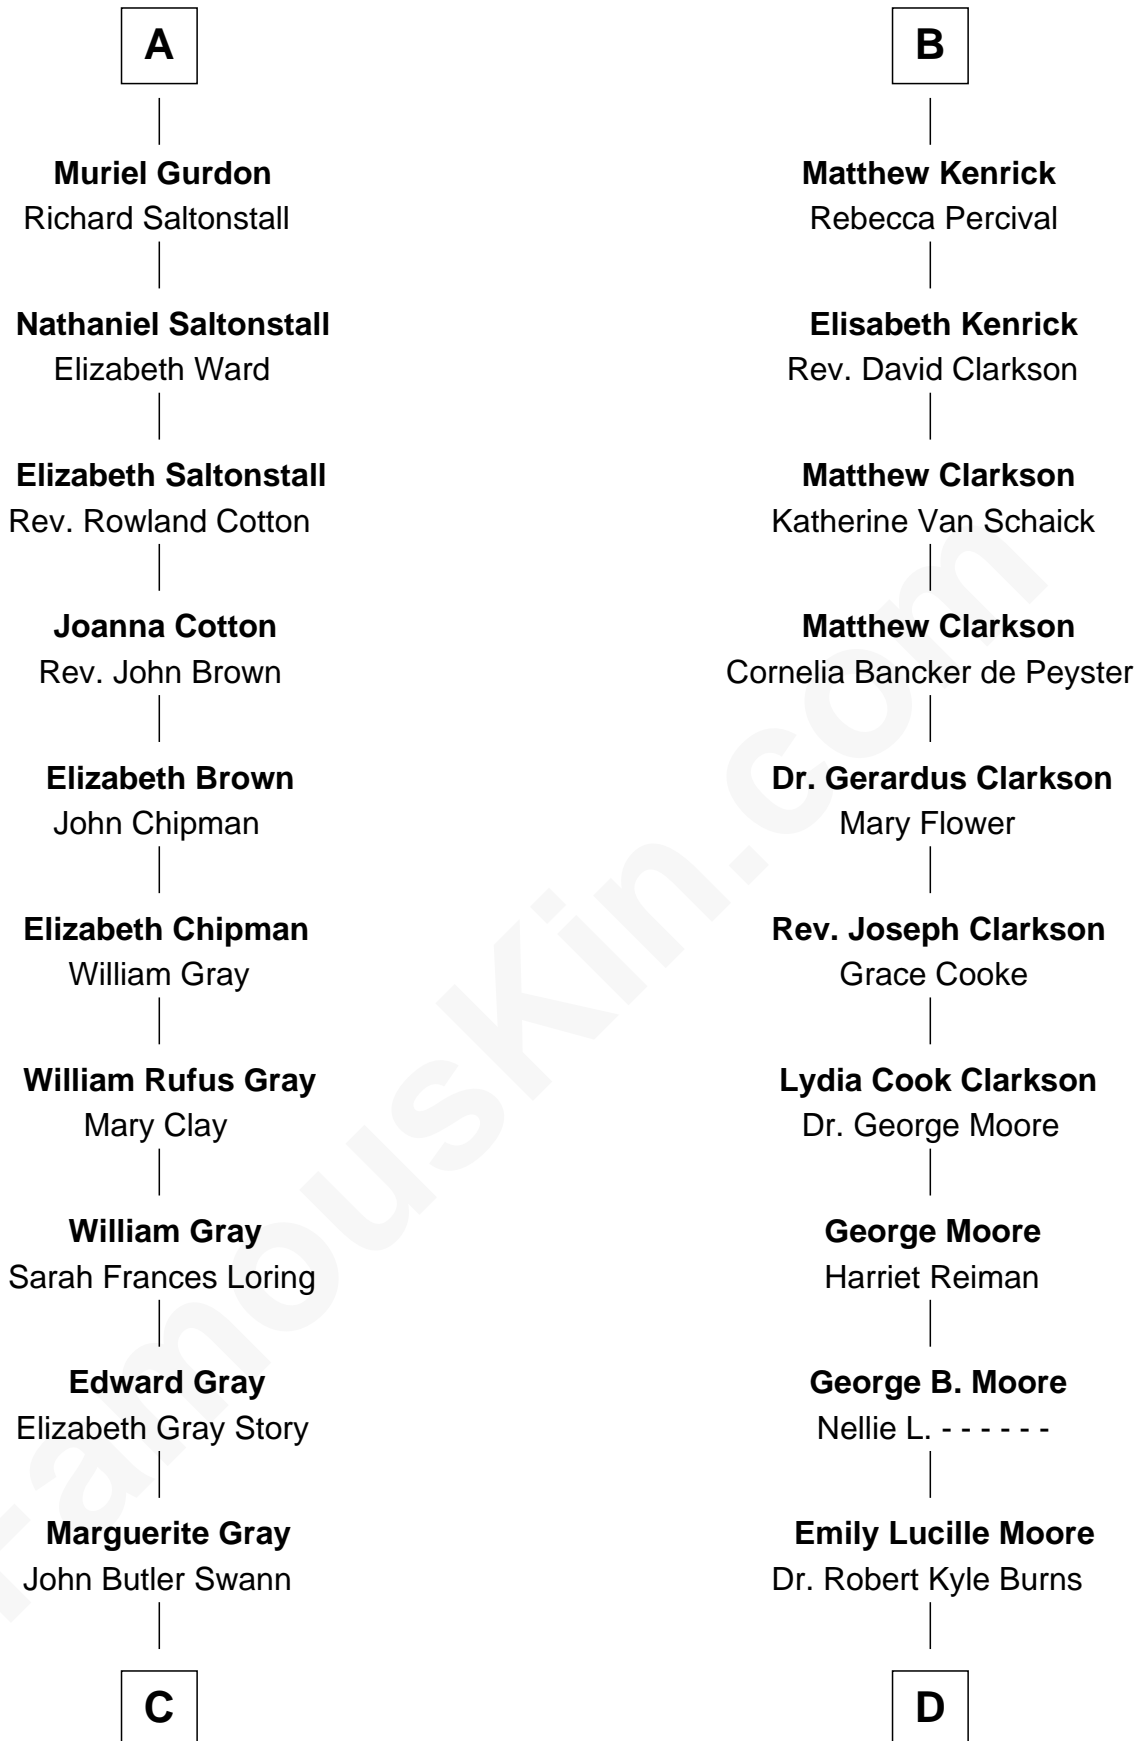

FamousKin.com Relationship Chart of

Story Musgrave

NASA Astronaut

18th cousin of

Ken Burns

Documentary Filmmaker

C

Marguerite Swann

Percy Musgrave

Story Musgrave

NASA Astronaut

D

Robert Kyle Burns

Lyla Smith Tupper

Ken Burns

Documentary Filmmaker