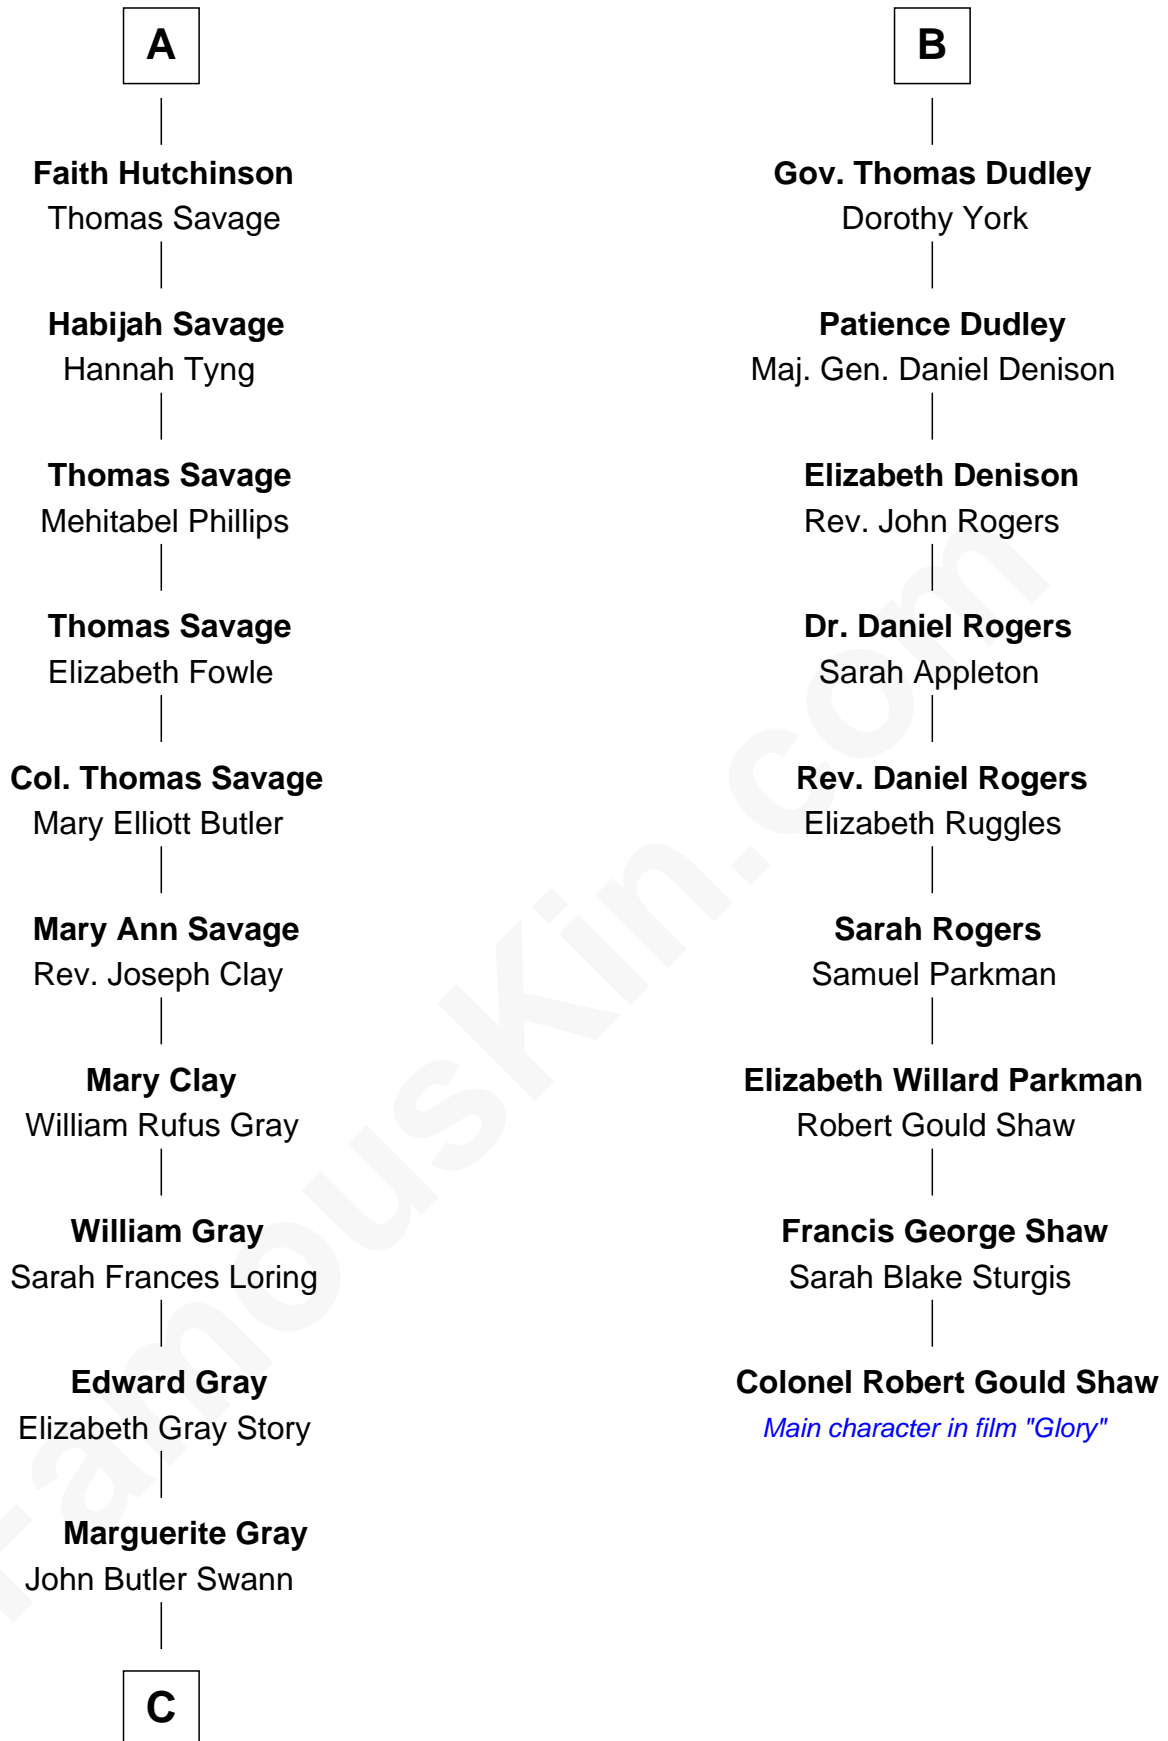

## Relationship Chart of

### Story Musgrave

NASA Astronaut

15th cousin 3 times removed of

**Colonel Robert Gould Shaw**  
U.S. Civil War leader of film "Glory" fame

**C**

—  
**Marguerite Swann**

Percy Musgrave

—  
**Story Musgrave**

*NASA Astronaut*

FamousKin.com