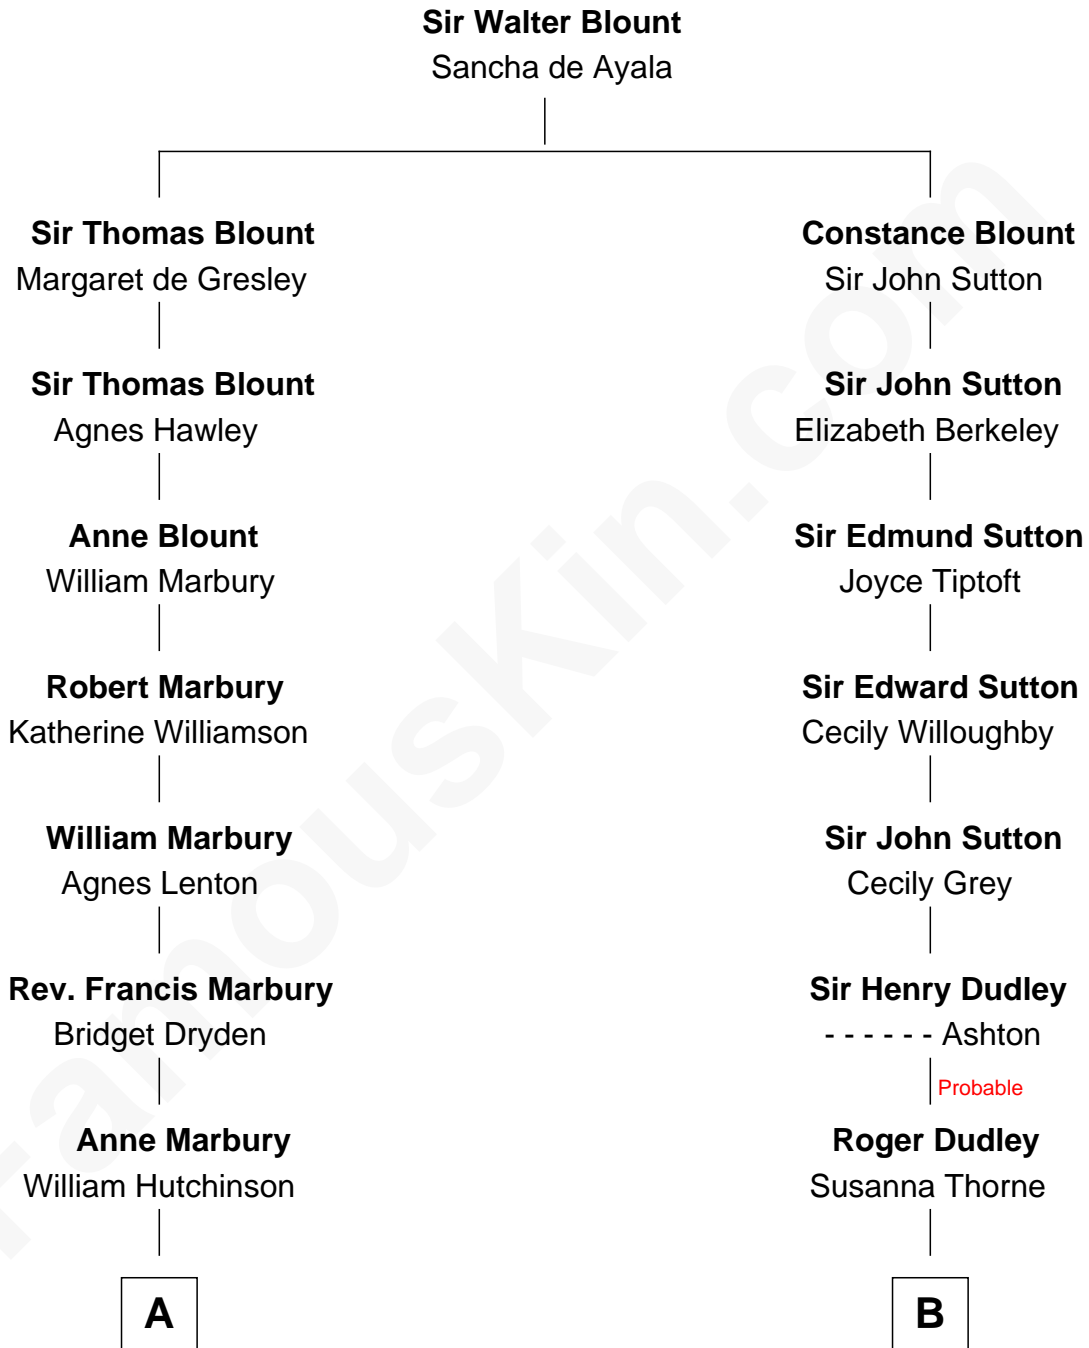

## Relationship Chart of

### Story Musgrave

NASA Astronaut

15th cousin 3 times removed of

**Colonel Robert Gould Shaw**  
U.S. Civil War leader of film "Glory" fame

**C**

—  
**Marguerite Swann**

Percy Musgrave

—  
**Story Musgrave**

*NASA Astronaut*

FamousKin.com