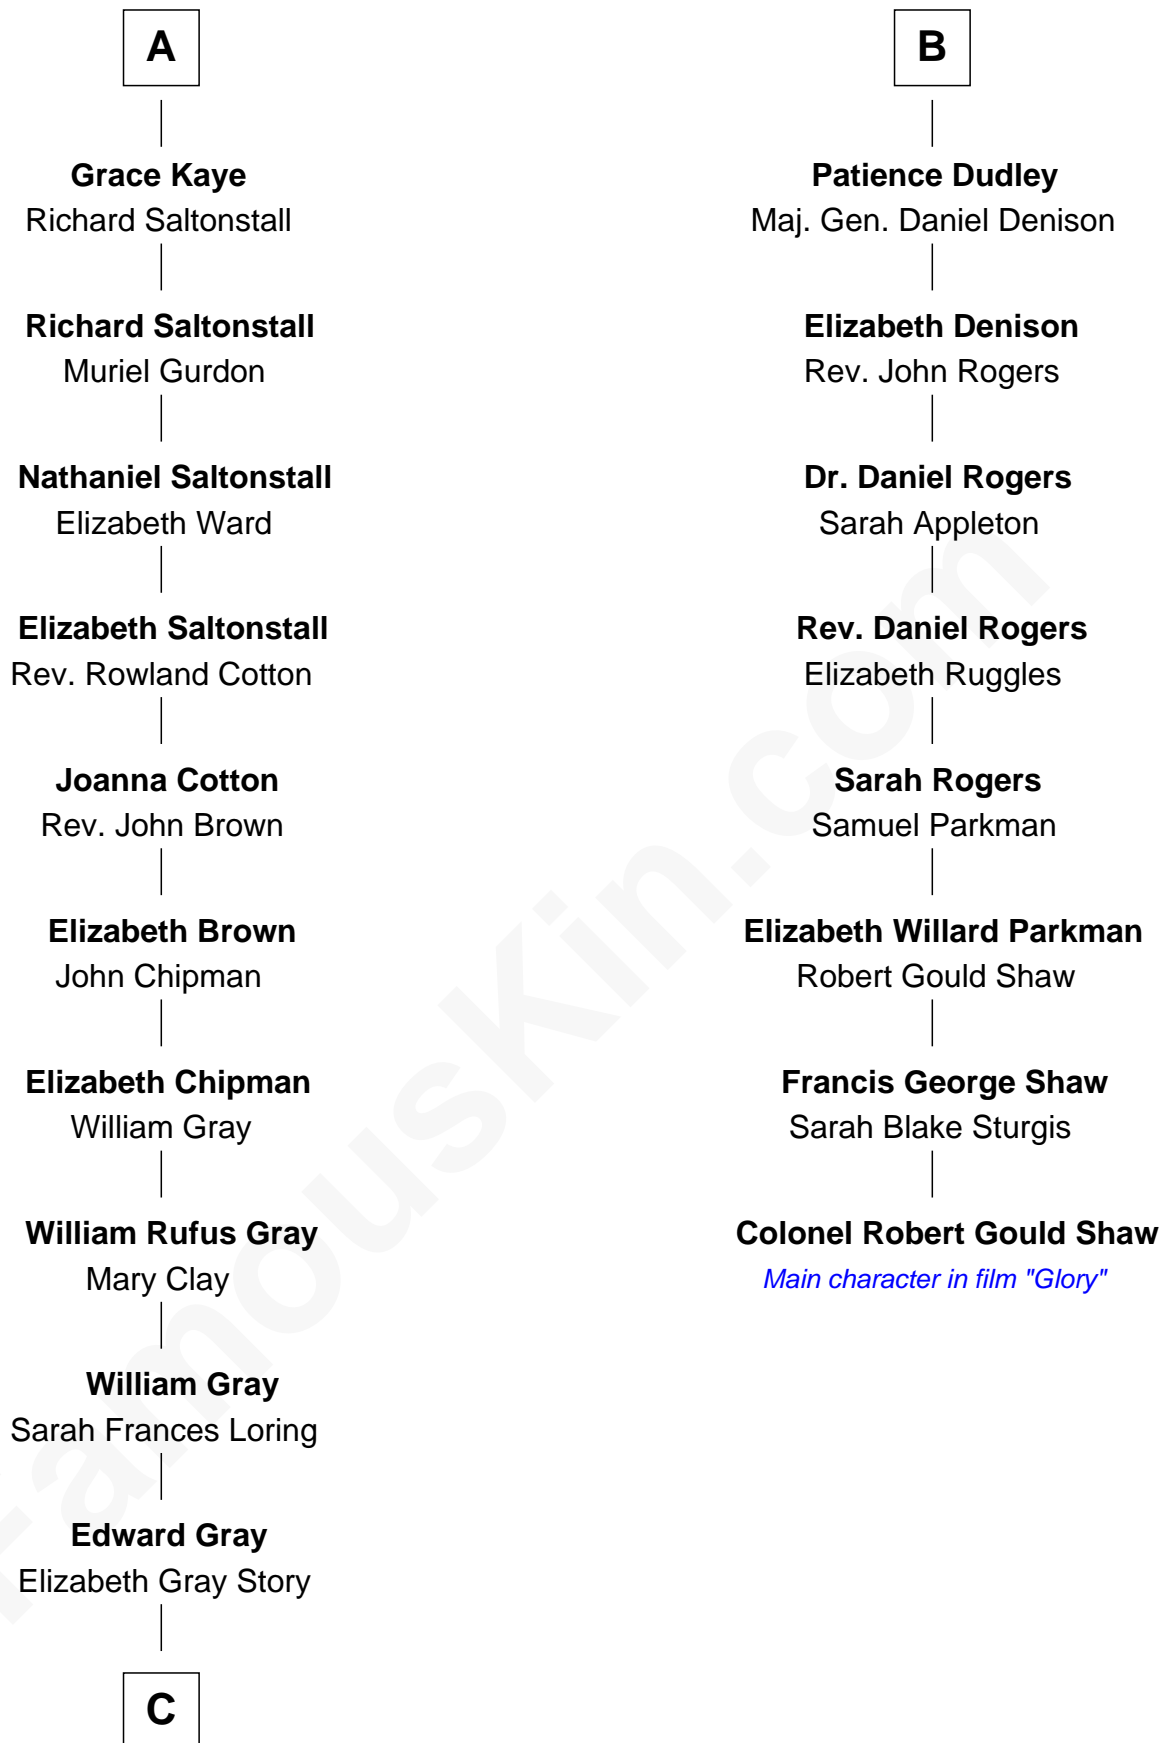

FamousKin.com

Relationship Chart of

Story Musgrave

NASA Astronaut

14th cousin 5 times removed of

Colonel Robert Gould Shaw
U.S. Civil War leader of film "Glory" fame

C

—
Marguerite Gray
John Butler Swann

—
Marguerite Swann
Percy Musgrave

—
Story Musgrave
NASA Astronaut

FamousKin.com